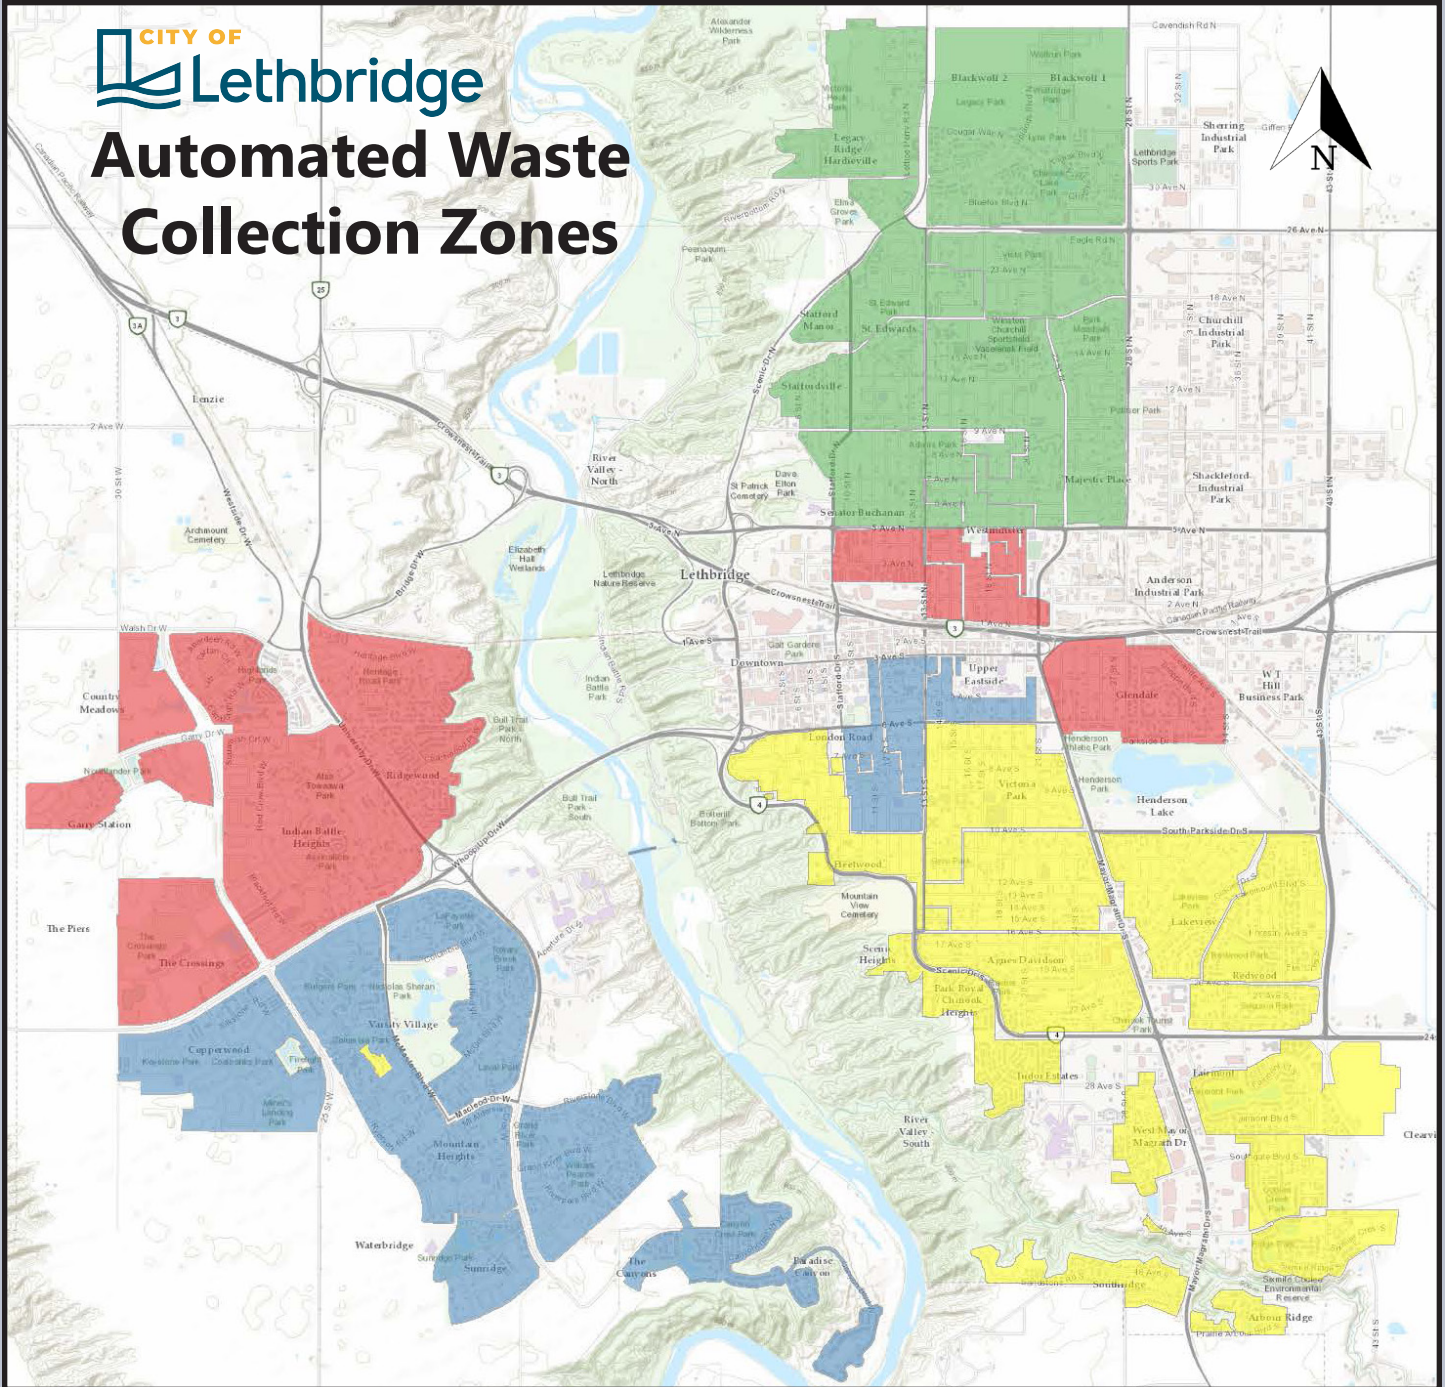

Automated Waste Collection Zones

Collection Days

Tuesday

Wednesday

Thursday

Friday

2022 Holiday Changes

If your pickup date is on...

Friday, April 15 (Good Friday)

Friday, July 1 (Canada Day)

Friday, September 30 (Truth & Reconciliation Day)

Friday, November 11 (Remembrance Day)

Your cart will instead be collected on....

Saturday, April 16

Saturday, July 2

Saturday, October 1

Saturday, November 12