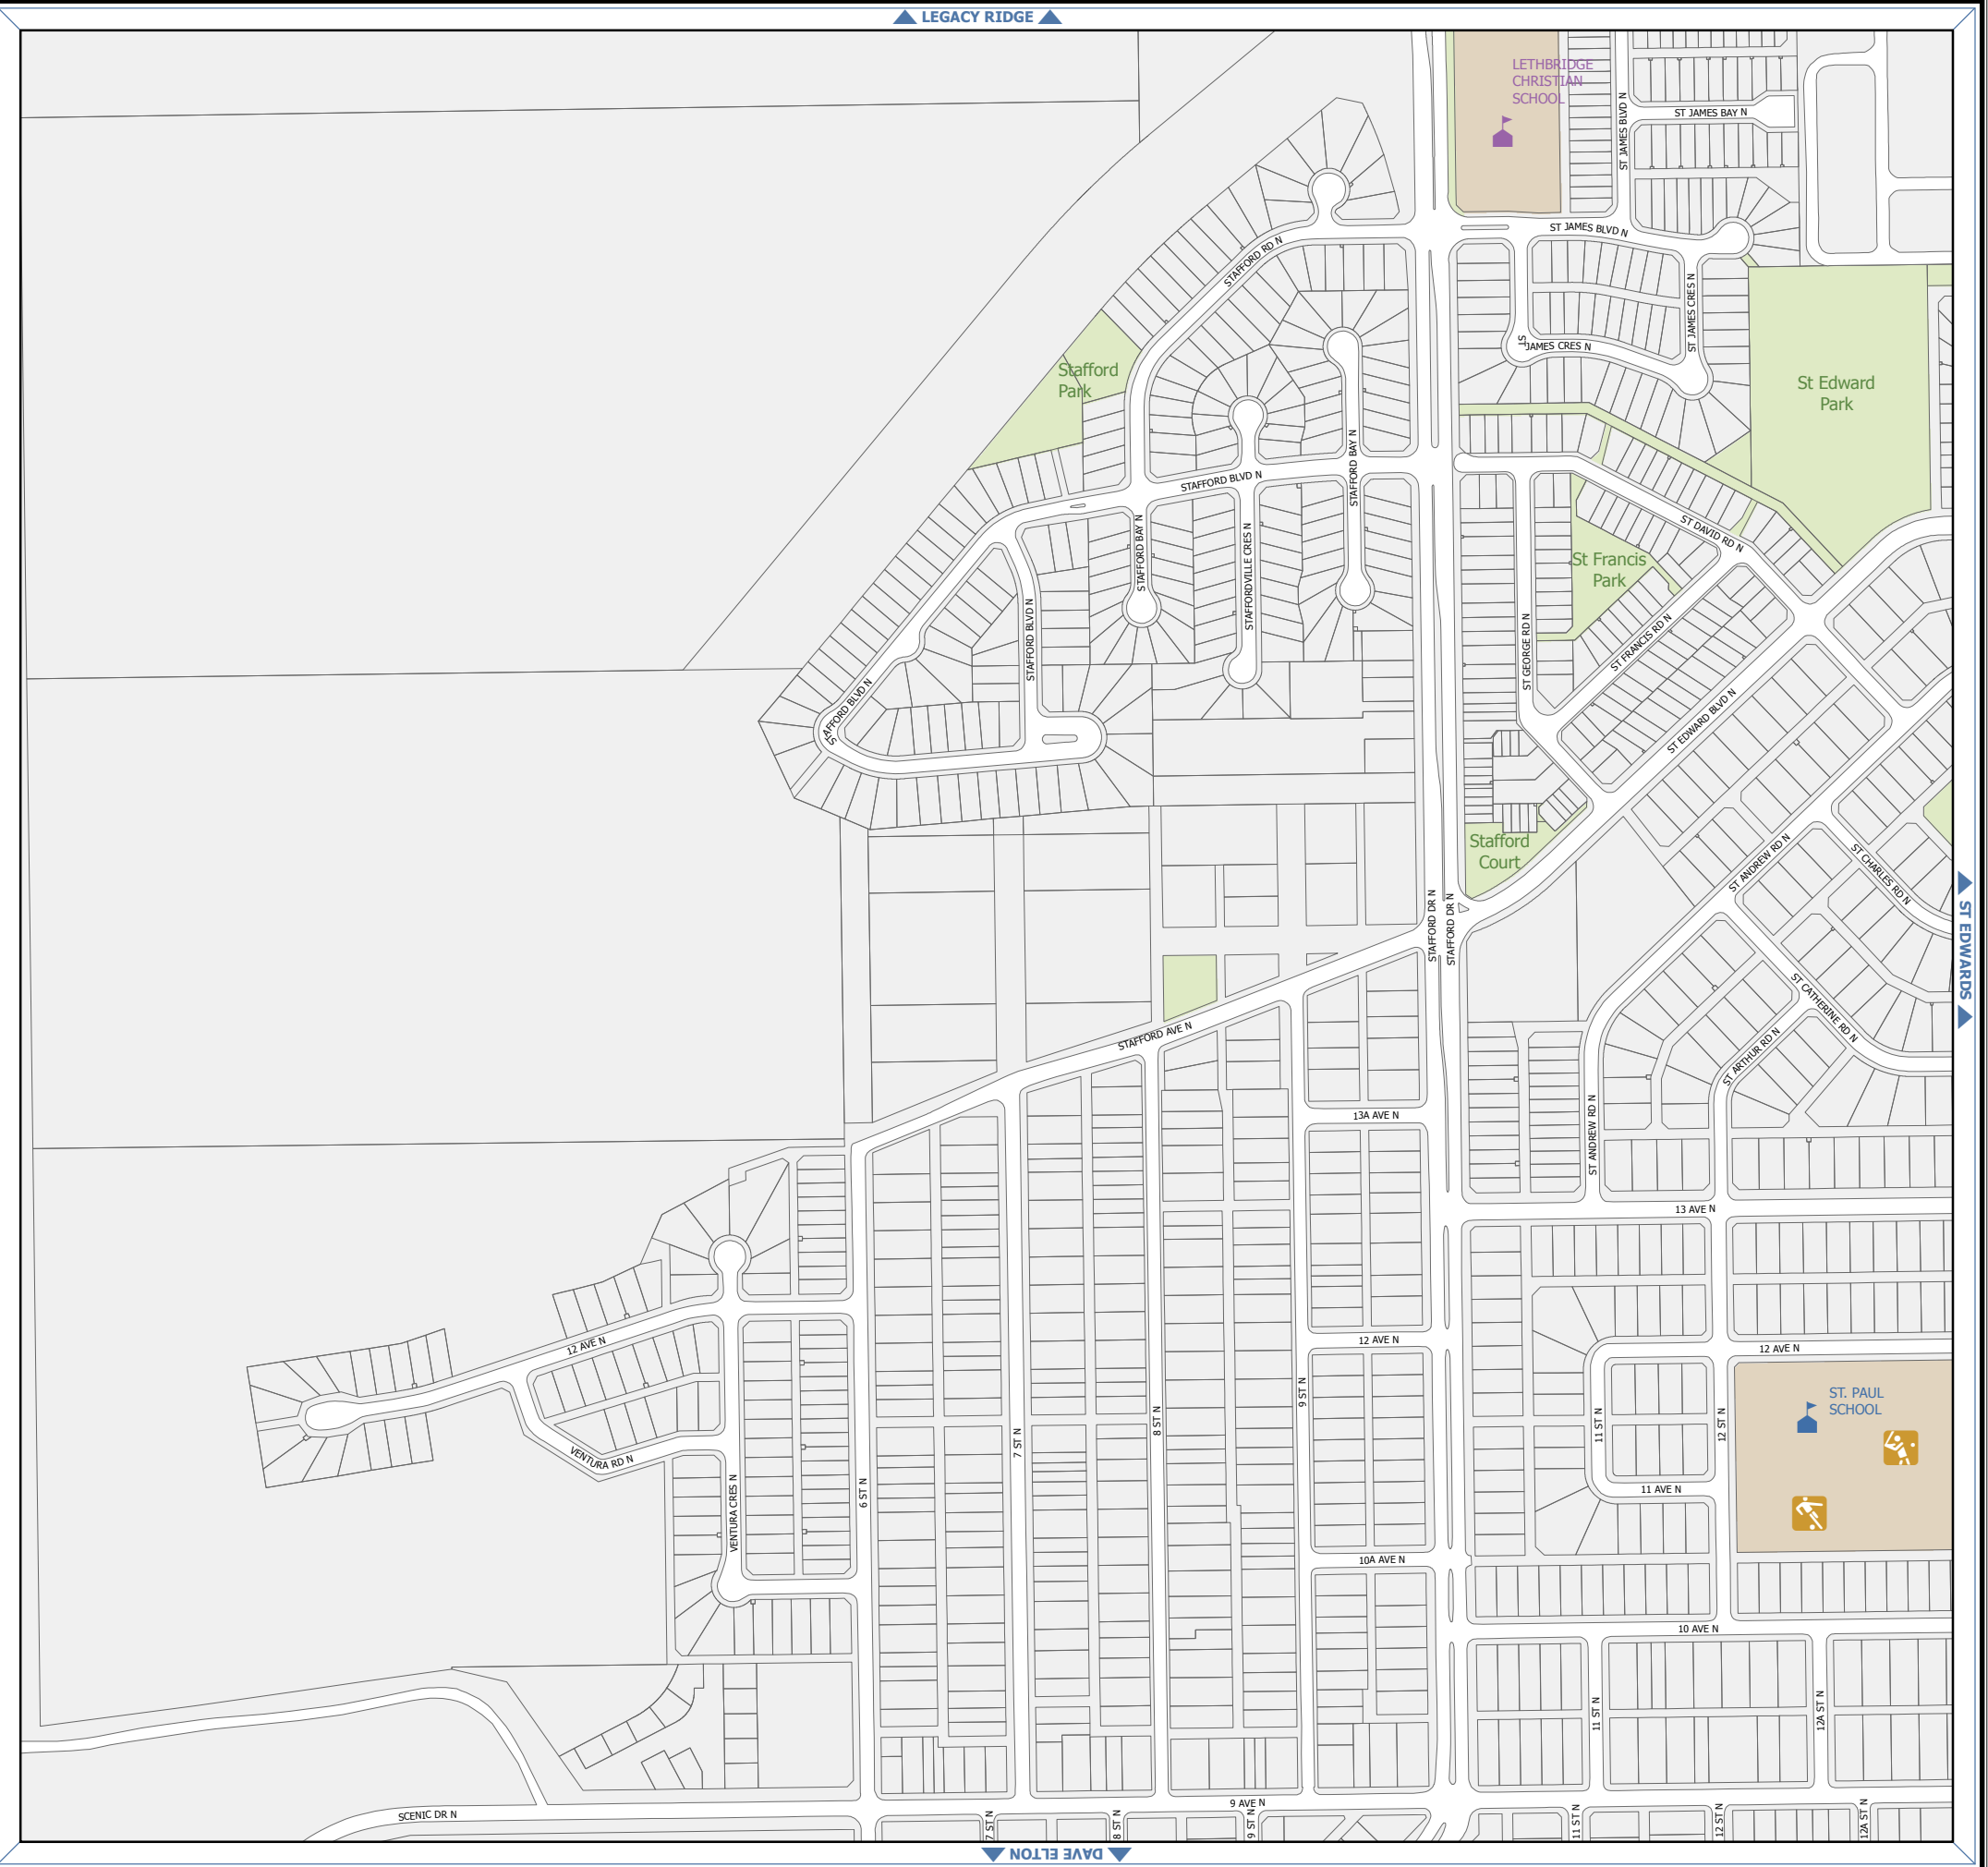

Notes

This map is illustrative only. The City of Lethbridge offers this information in good faith, but makes no warranty or representation, expressed or implied, with regard to the correctness, accuracy and/or reliability of this data.

Source of Information: City of Lethbridge Geographical Information System Data - compiled from field survey data and historical records.

All rights reserved. No part of this map may be reproduced in any form or by any means without the written consent from the City of Lethbridge.

©2009, City of Lethbridge, AB Canada

Published October, 2009