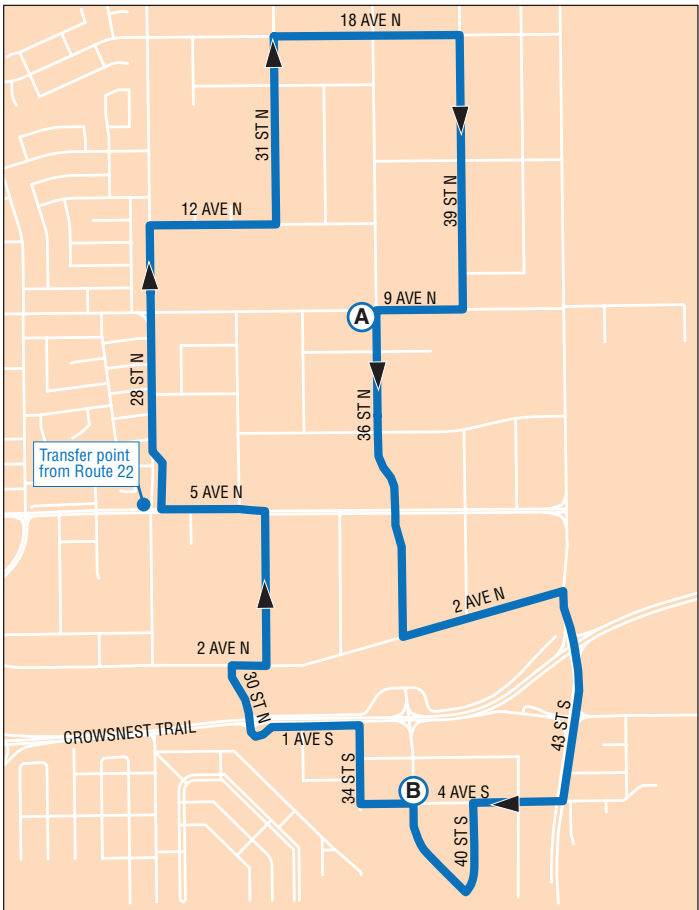

ROUTE 34 – INDUSTRIAL PARK

MONDAY - FRIDAY

FROM CITY CENTRE VIA ROUTE 22	28TH ST N & 5th AVE N	A 36TH ST N & 9TH AVE N	B 4TH AVE S & WEST HILL BLVD S	28TH ST N & 5th AVE N	CITY CENTRE VIA ROUTE 22
6:00	6:17	6:25	6:35	6:47	6:58
6:30	6:47	6:55	7:05	7:17	7:28
7:00	7:17	7:25	7:35	7:47	7:58
7:30	7:47	7:55	8:05	8:17	8:28
8:00	8:17	8:25	8:35	8:47	8:58
3:30	3:47	3:55	4:05	4:17	4:28
4:00	4:17	4:25	4:35	4:47	4:58
4:30	4:47	4:55	5:05	5:17	5:28
5:00	5:17	5:25	5:35	5:47	5:58

TRANSFER AT 28TH ST & 5TH AVE N TO ROUTE 22 FOR CITY CENTRE/NORTH TERMINAL

Bolded times = PM

24-Hour Info: 403-320-4978