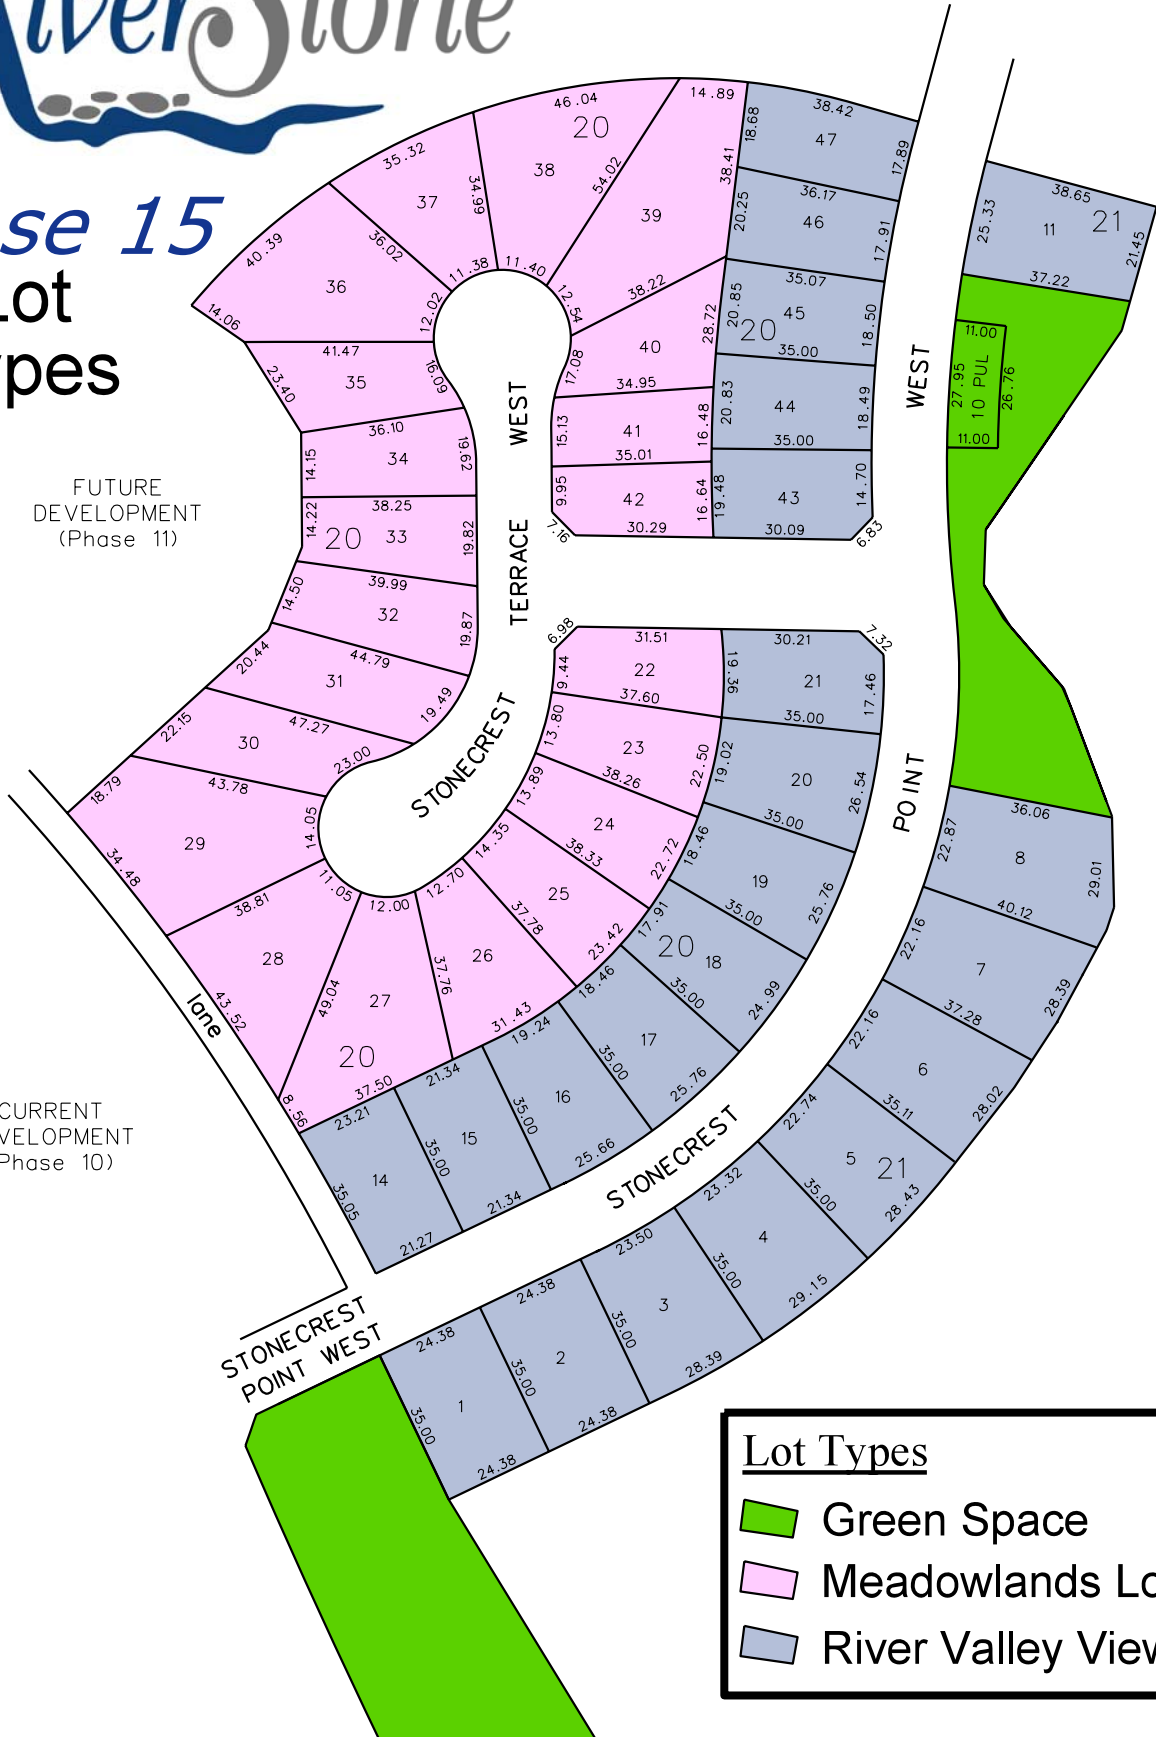

RiverStone

Phase 15 Lot Types

FUTURE
DEVELOPMENT
(Phase 11)

FUTURE
DEVELOPMENT
(Phase 11)

CURRENT
DEVELOPMENT
(Phase 10)

Lot Types

- Green Space
- Meadowlands Lots
- River Valley View Lots