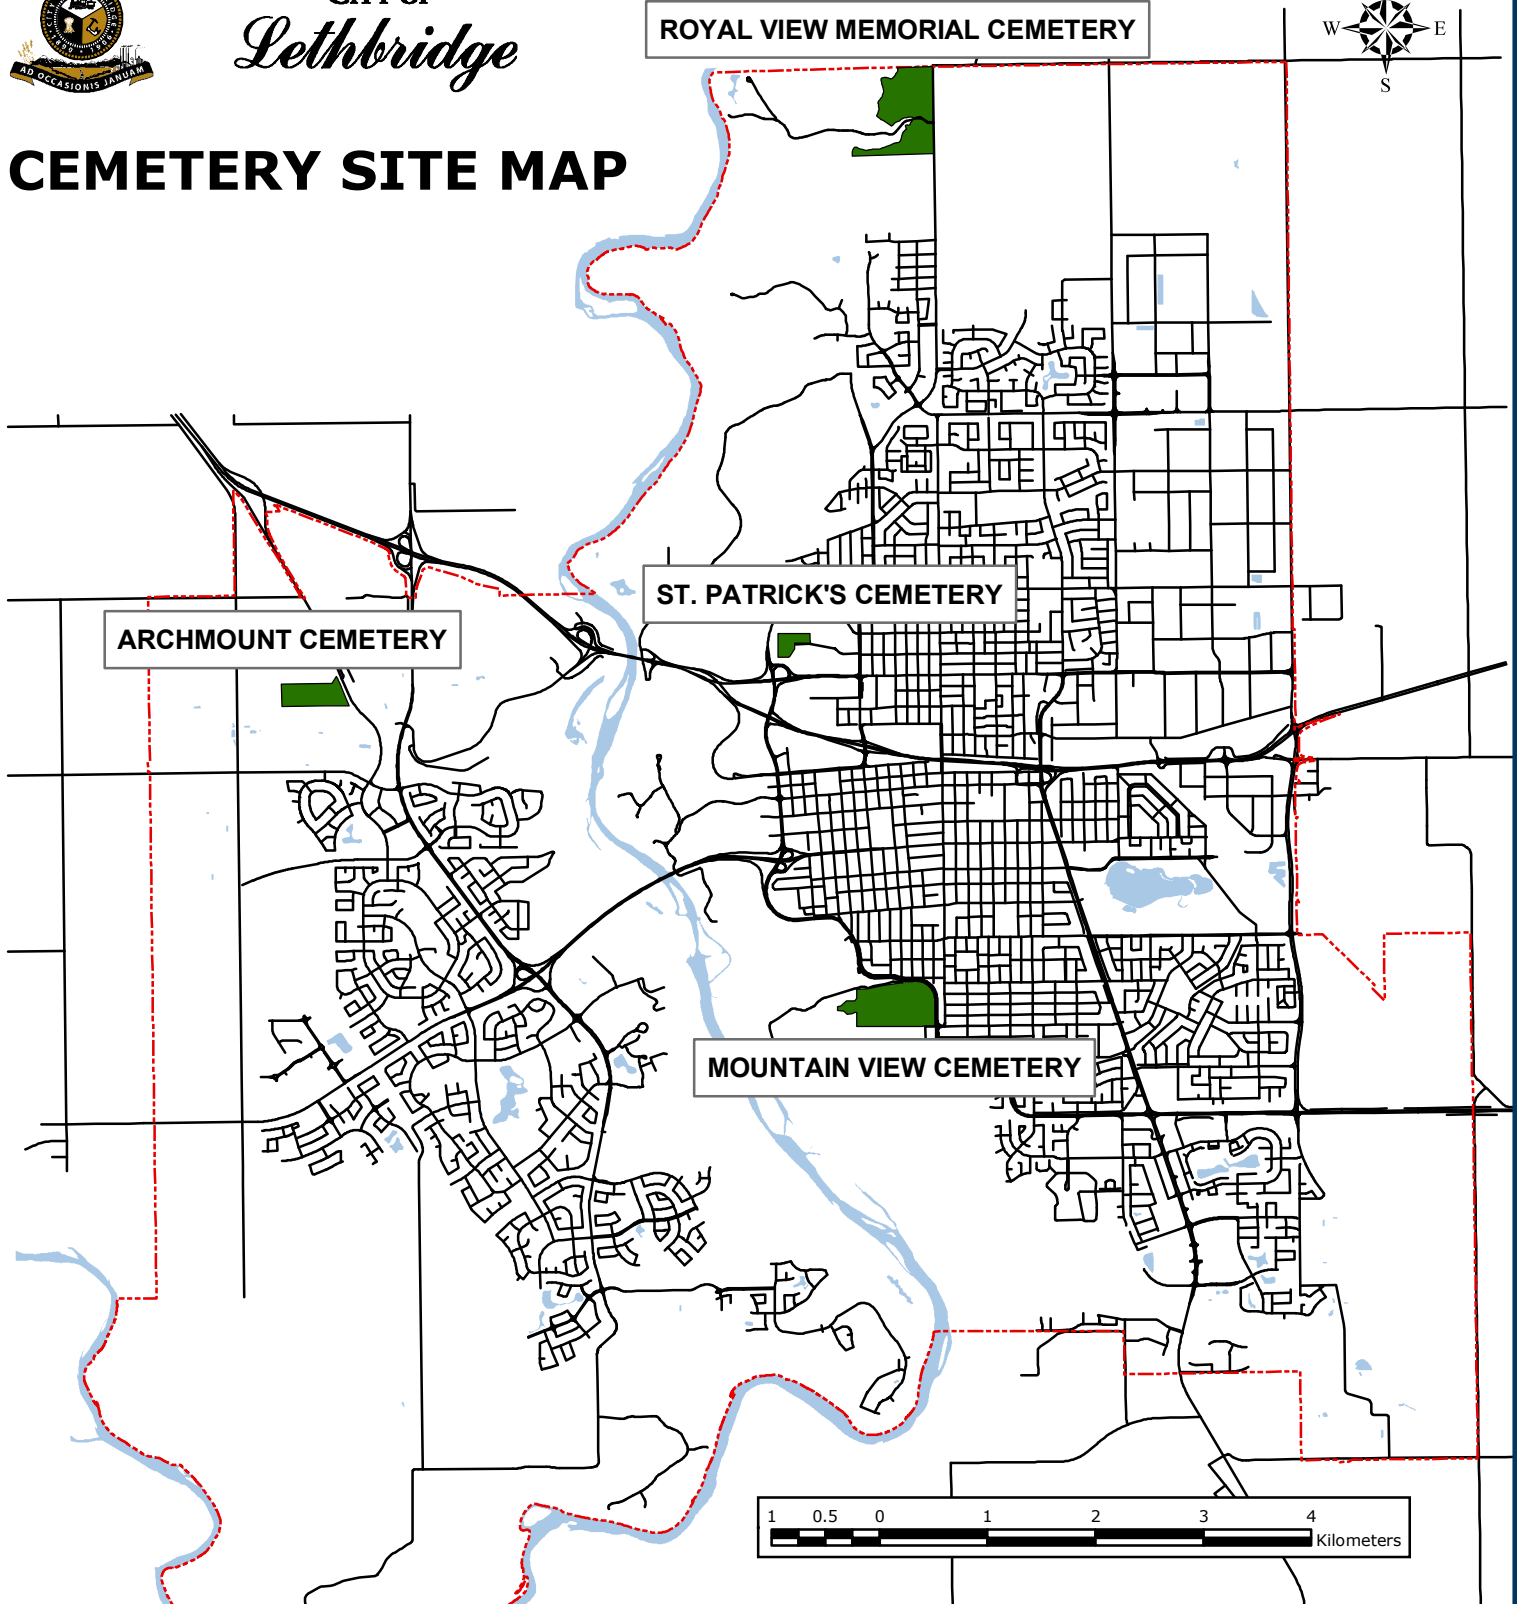

CITY OF
Lethbridge

ROYAL VIEW MEMORIAL CEMETERY

CEMETERY SITE MAP

Legend

- Single Line Street Network
- City Boundary
- Hydrology
- Cemetery

Notes

This map is illustrative only. The City of Lethbridge offers this information in good faith, but makes no warranty or representation, expressed or implied, with regard to the correctness, accuracy and/or reliability of this data.

This map was produced by:
Spatial Data Services, Information Technology
City of Lethbridge, AB Canada

All rights reserved. No part of this map may be reproduced in any form or by any means without written consent from the City of Lethbridge.