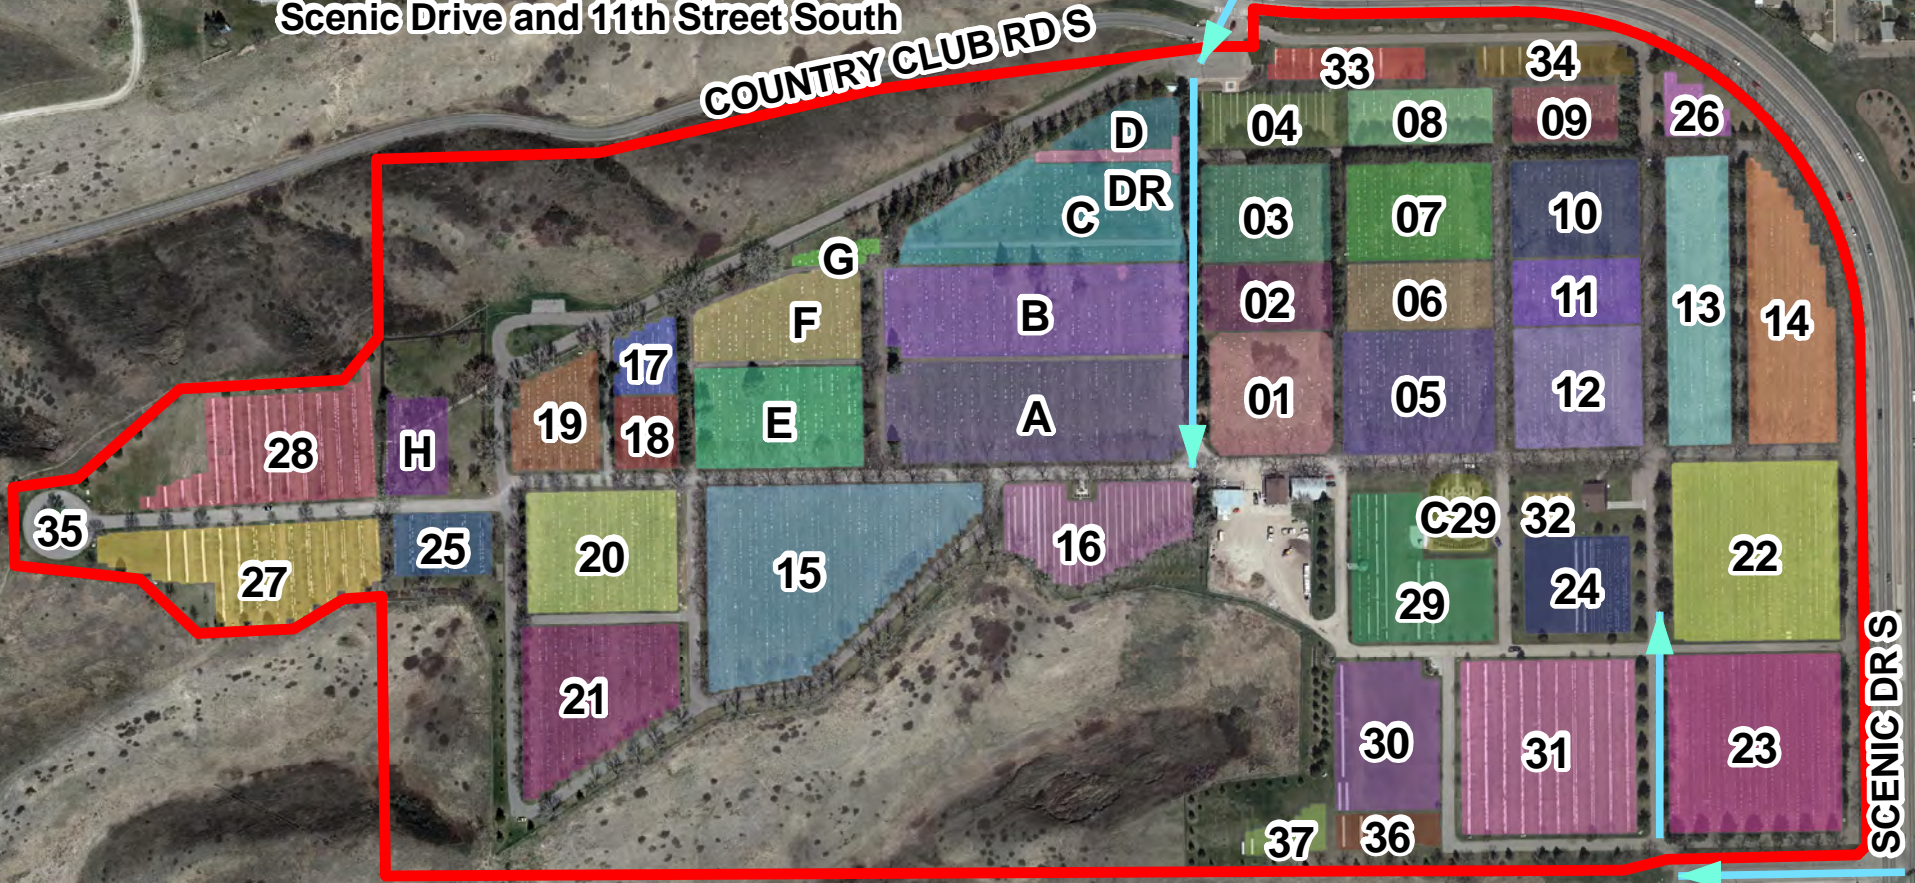

CITY OF  
*Lethbridge*

# MOUNTAIN VIEW CEMETERY

Entrance/Exit from  
Scenic Drive and 11th Street South

COUNTRY CLUB RD S

Entrance/Exit from  
Scenic Drive and 16th Avenue South

## Notes

This map is illustrative only. The City of Lethbridge offers this information in good faith, but makes no warranty or representation, expressed or implied, with regard to the correctness, accuracy and/or reliability of this data.