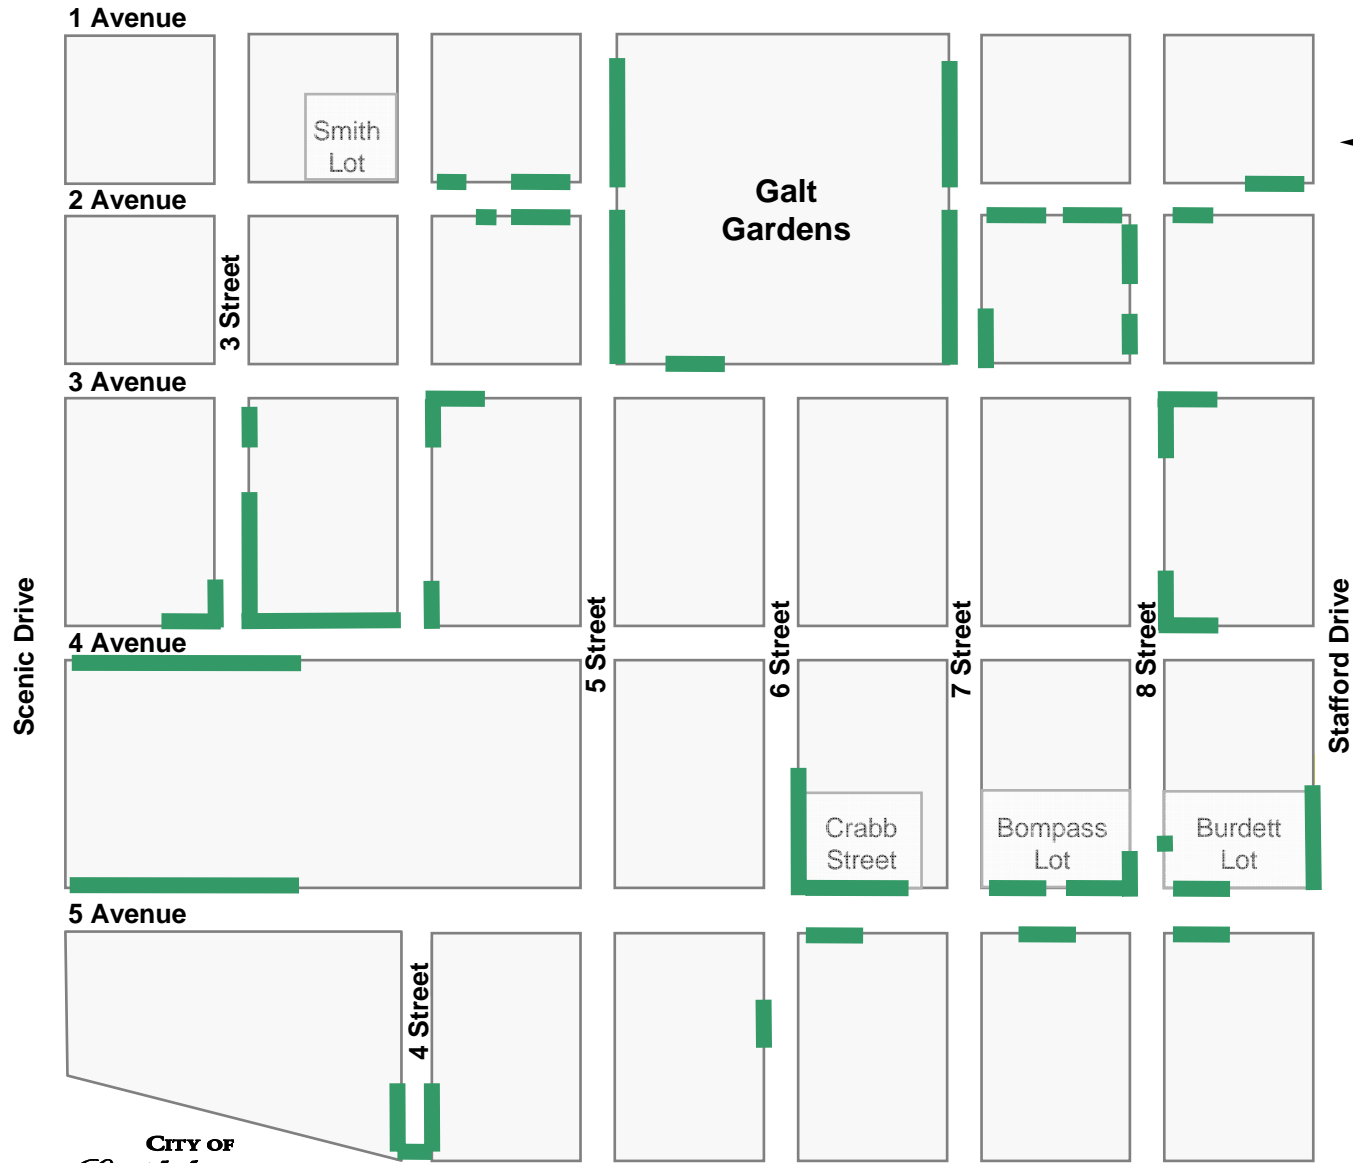

# Long Term 10 hour Parking Locations

CITY OF  
*Lethbridge*

For Off-Street Parking Inquiries Please  
Contact 320-4244

 10 hr parking meters