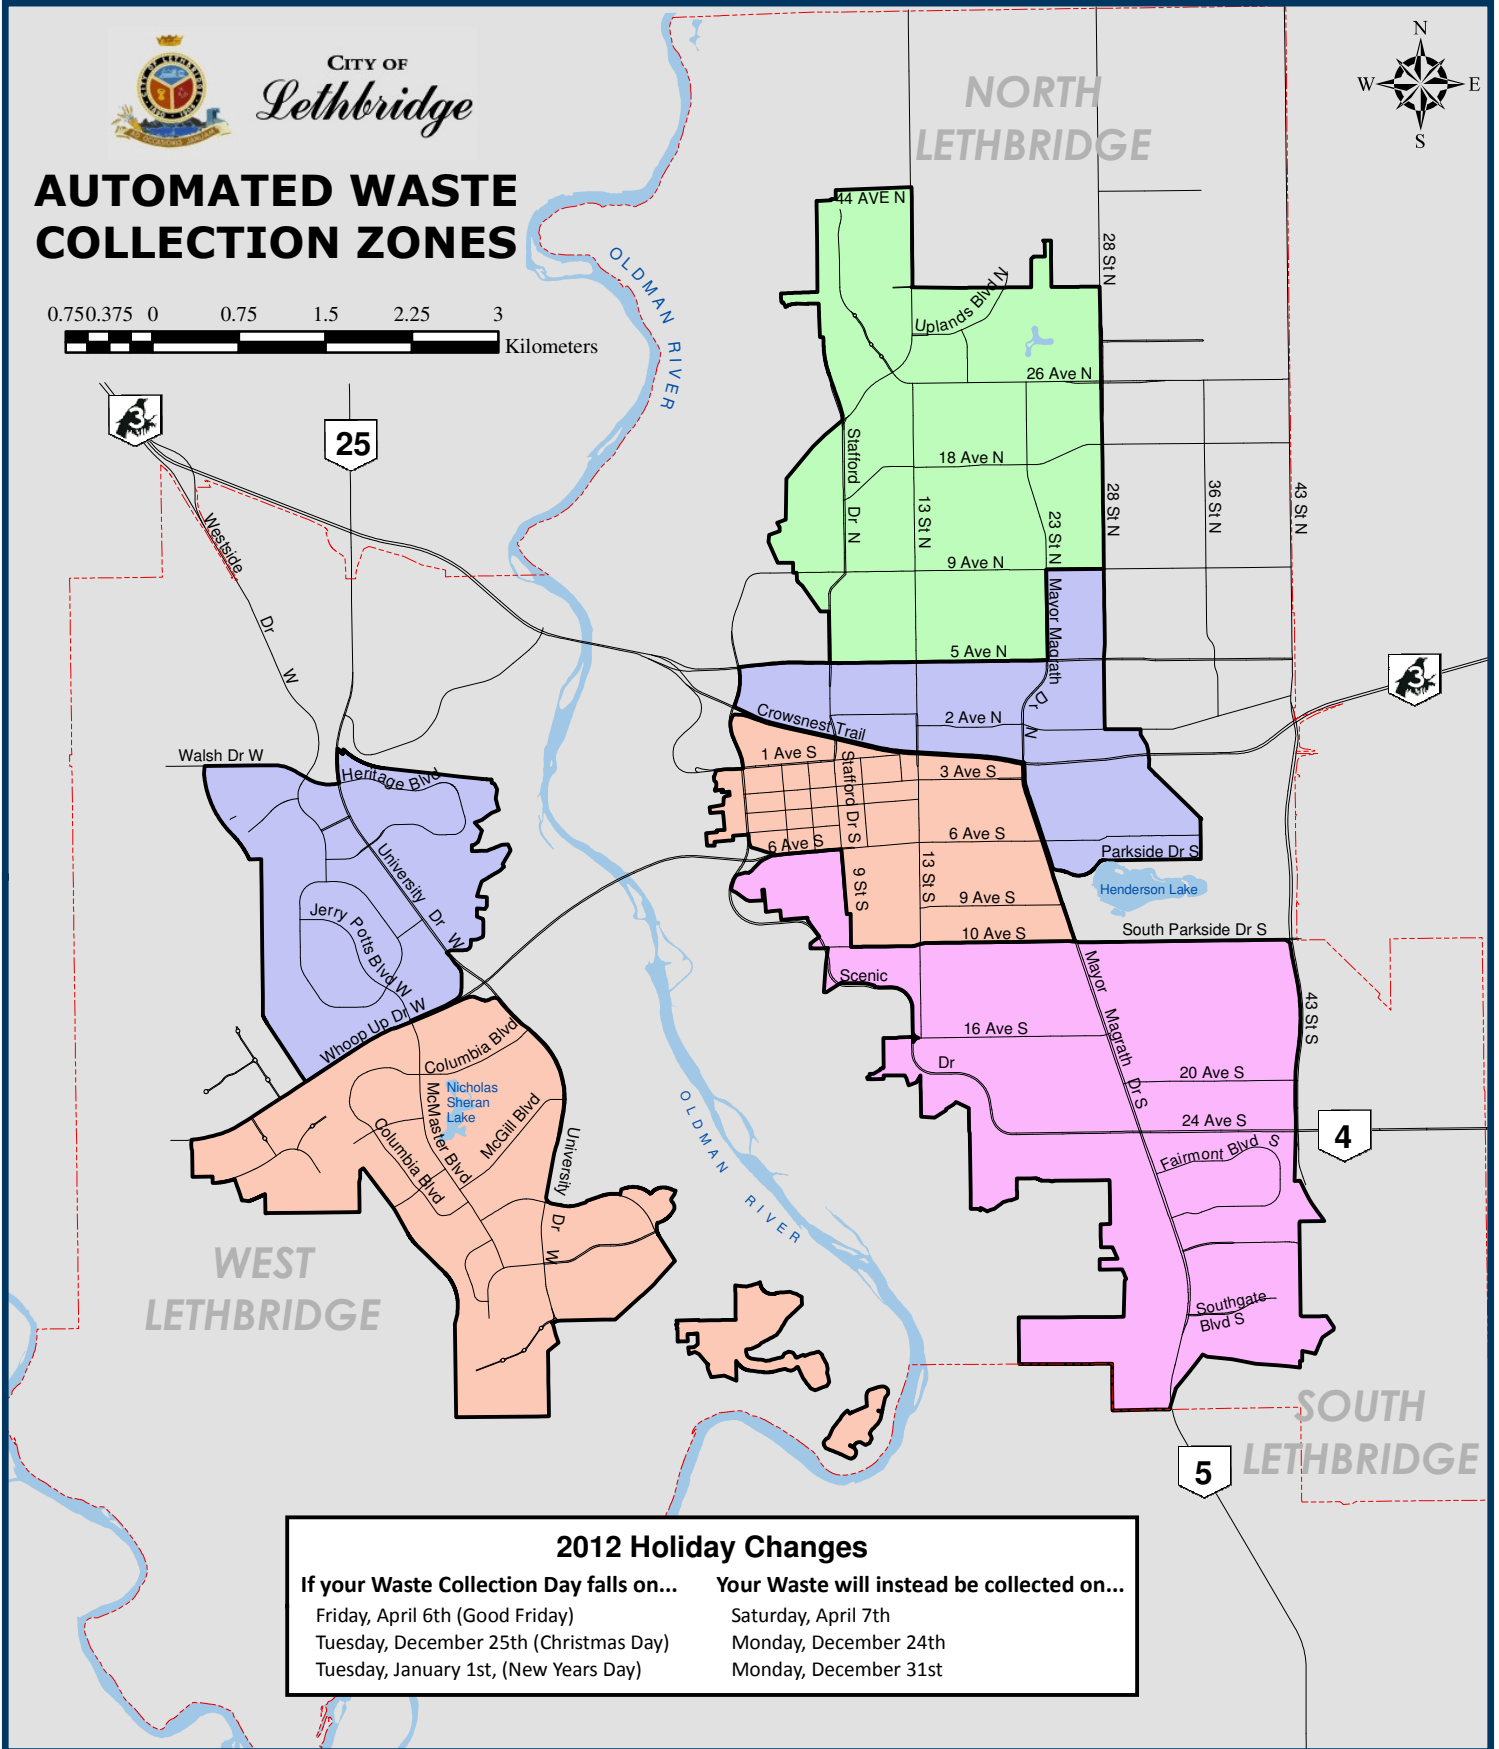

CITY OF *Lethbridge*

# AUTOMATED WASTE COLLECTION ZONES

| 2012 Holiday Changes                     |  |
|--|--|
| If your Waste Collection Day falls on... | Your Waste will instead be collected on... |
| Friday, April 6th (Good Friday)          | Saturday, April 7th                        |
| Tuesday, December 25th (Christmas Day)   | Monday, December 24th                      |
| Tuesday, January 1st, (New Years Day)    | Monday, December 31st                      |

## Legend

### Collection Days

- Tuesday
- Wednesday
- Thursday
- Friday
- City Boundary
- Lake or River