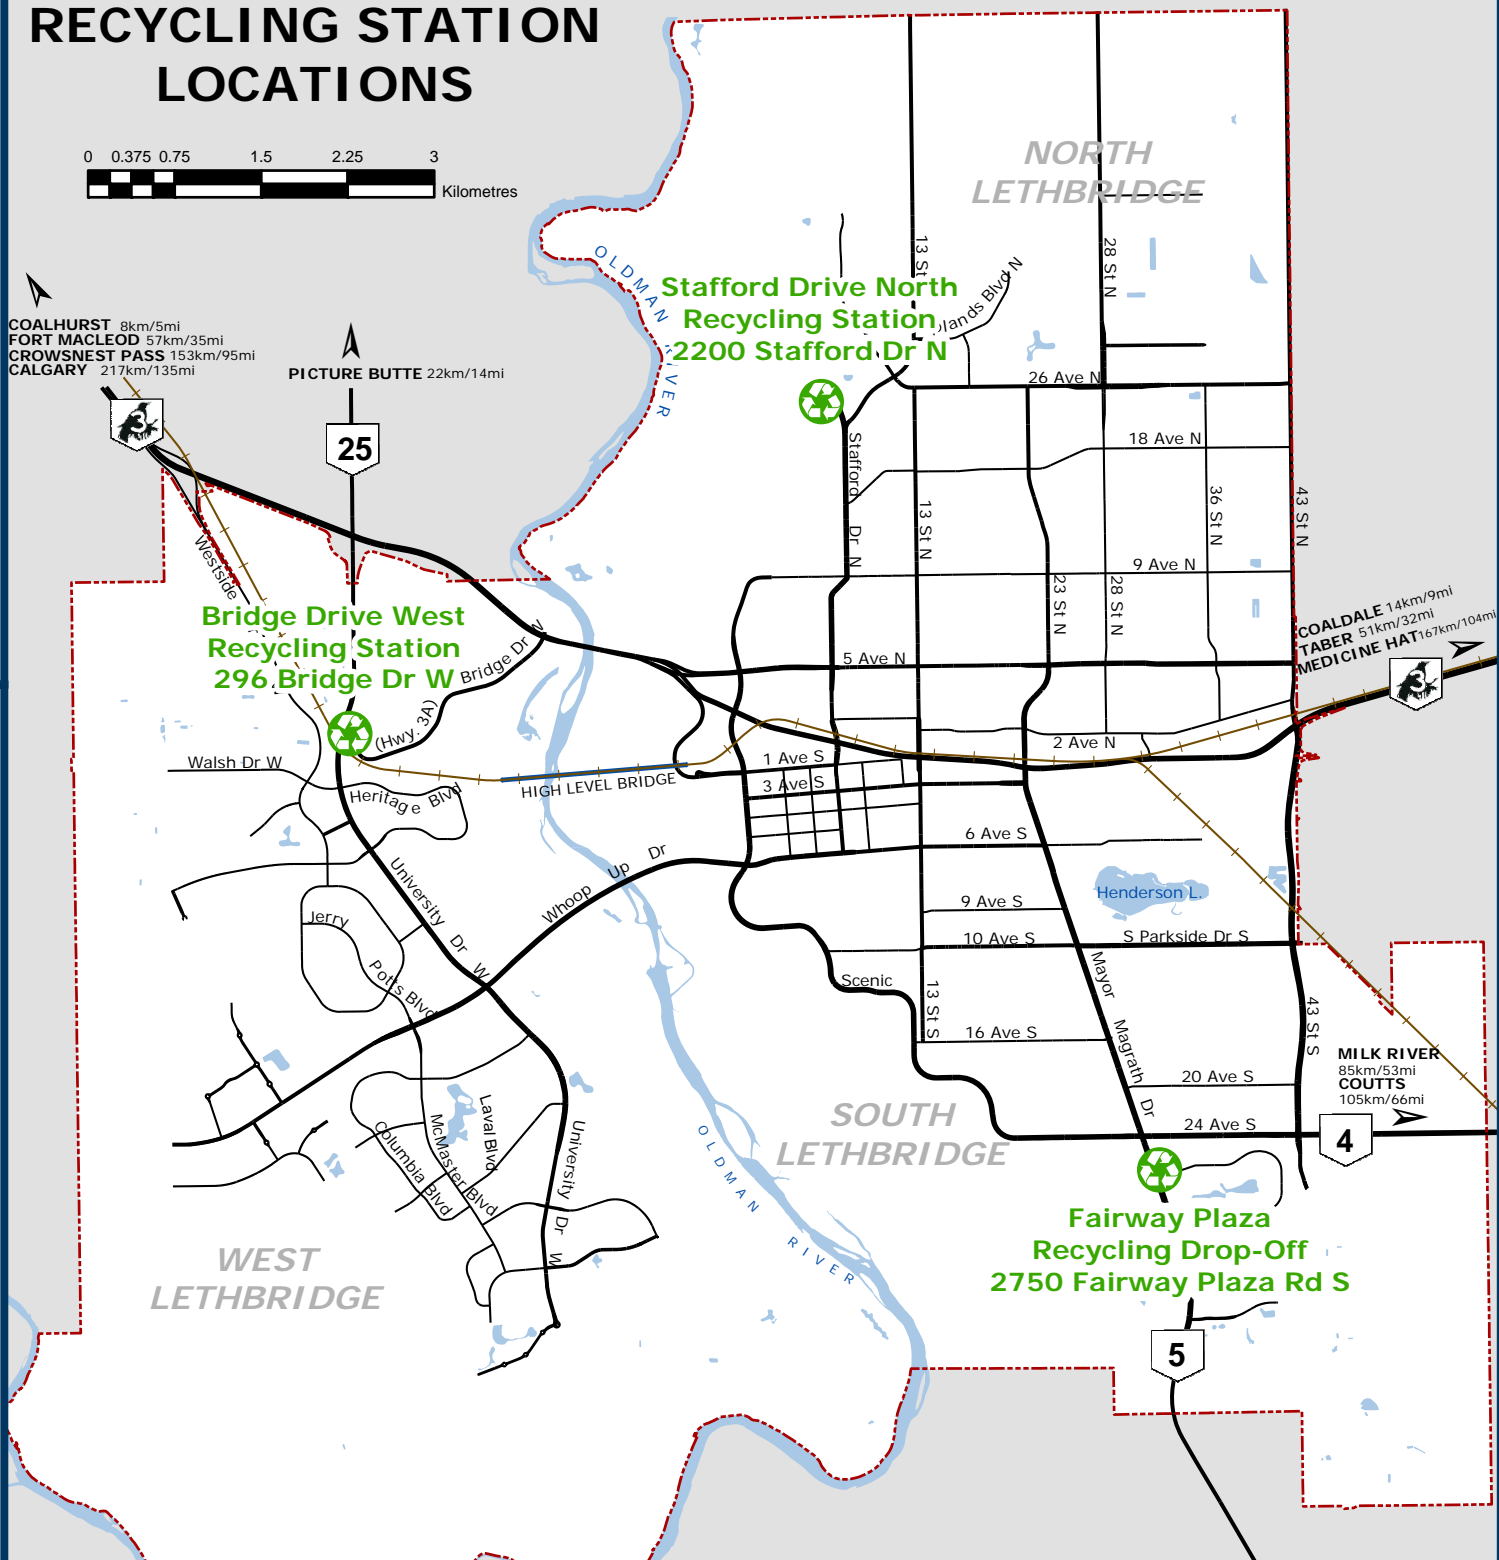

RECYCLING STATION LOCATIONS

COALHURST 8km/5mi
FORT MACLEOD 57km/35mi
CROWNEST PASS 153km/95mi
CALGARY 217km/135mi

PICTURE BUTTE 22km/14mi

Legend

- Recycling Station
- High Level Bridge
- Lake or River
- Railway
- City Boundary

Notes

This map is illustrative only. The City of Lethbridge offers this information in good faith, but makes no warranty or representation, expressed or implied, with regard to the correctness, accuracy and/or reliability of this data.

All rights reserved. No part of this map may be reproduced in any form or by any means without written consent from the City of Lethbridge.