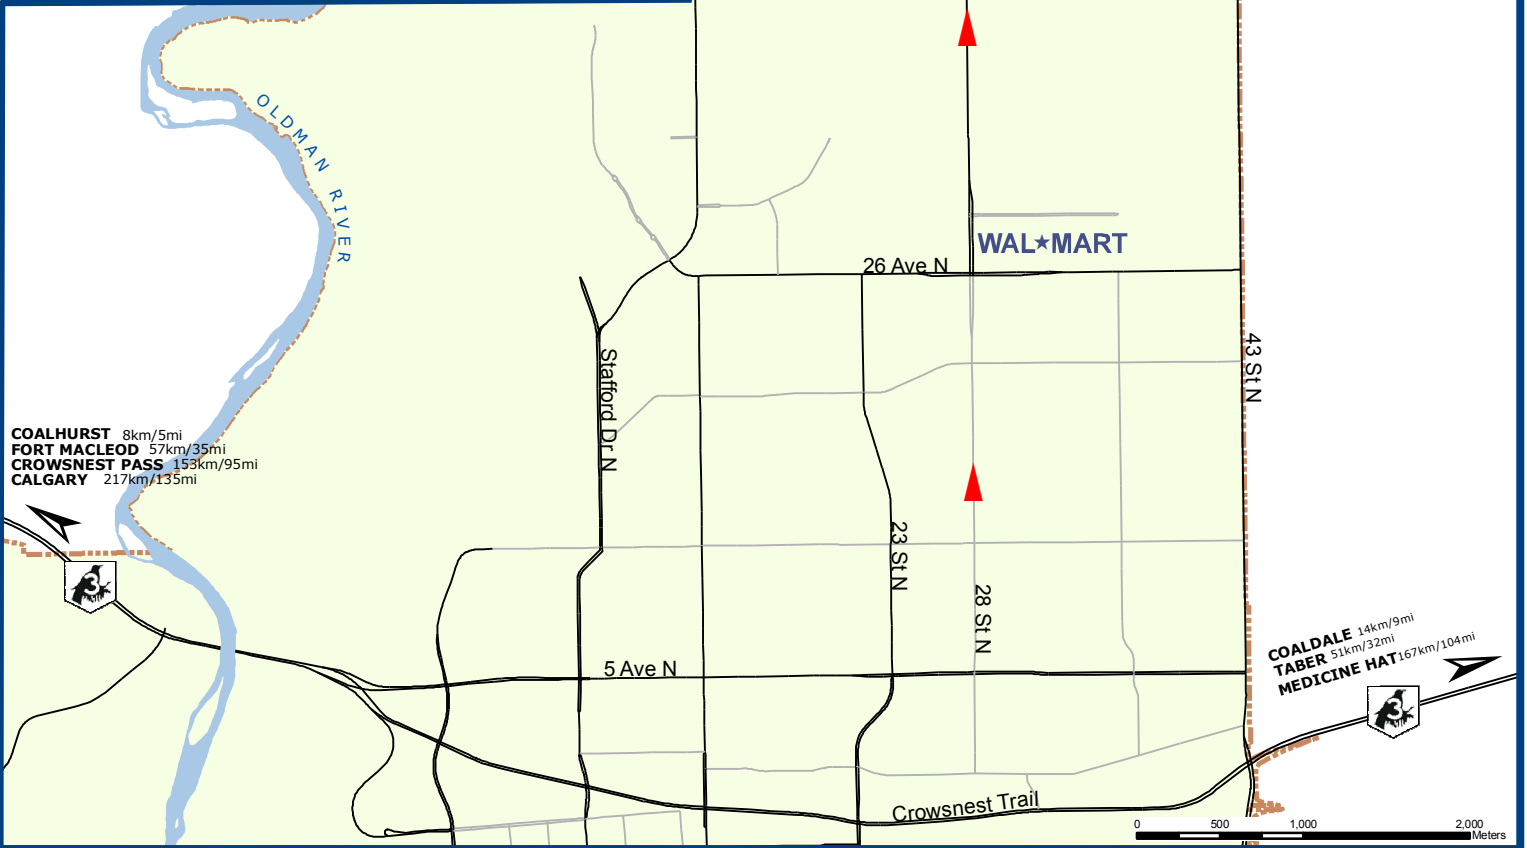

Waste & Recycling Centre

Note: All vehicles must report to the scale

Waste & Recycling Centre

County of Lethbridge

WASTE & RECYCLING CENTRE LOCATION

City of Lethbridge Boundary

Waste & Recycling Center
Follow the extension of 28th Street North, the landfill is located approximately 7 km north of 26th Avenue North.

CITY OF *Lethbridge*

This map is illustrative only. The City of Lethbridge offers this information in good faith, but makes no warranty or representation, expressed or implied, with regard to the correctness, accuracy and/or reliability of this data. All rights reserved. No part of this map may be reproduced in any form or by any means without written consent from the City of Lethbridge.