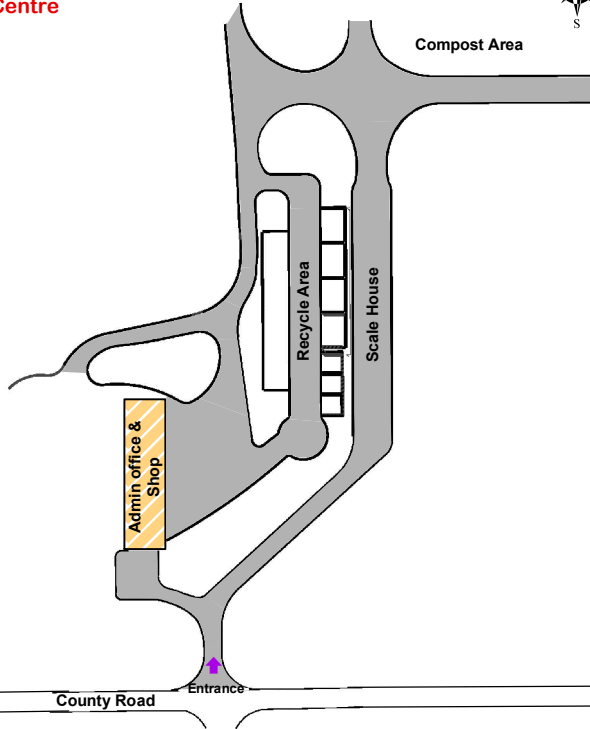

Waste & Recycling Centre

Note: All vehicles must report to the scale

Waste & Recycling Centre

County of Lethbridge

WASTE & RECYCLING CENTRE LOCATION

City of Lethbridge Boundary

Waste & Recycling Center
Follow the extension of 28th Street North, the landfill is located approximately 7 km north of 26th Avenue North.

CITY OF *Lethbridge*

This map is illustrative only. The City of Lethbridge offers this information in good faith, but makes no warranty or representation, expressed or implied, with regard to the correctness, accuracy and/or reliability of this data. All rights reserved. No part of this map may be reproduced in any form or by any means without written consent from the City of Lethbridge.