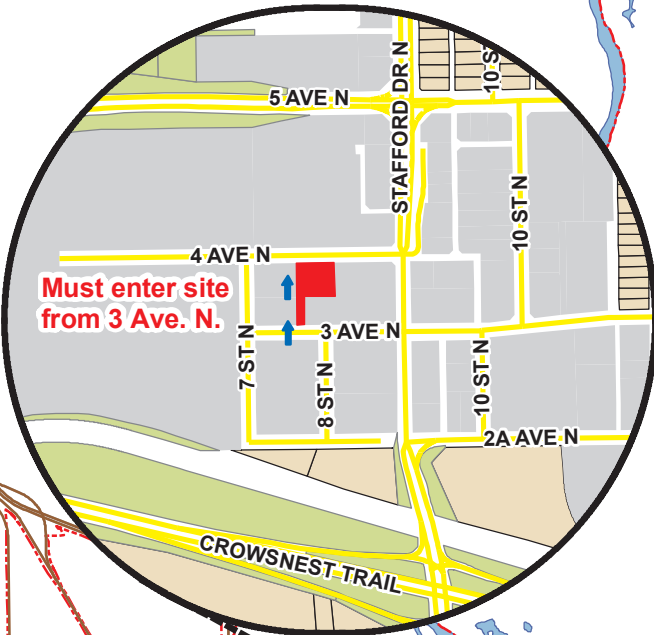

CITY OF  
*Lethbridge*

# YARD WASTE RECYCLING SITE 700 BLOCK OF 3RD AVENUE NORTH

## Legend

-  City Boundary
-  Hydrology

## Notes

This map is illustrative only. The City of Lethbridge offers this information in good faith, but makes no warranty or representation, expressed or implied, with regard to the correctness, accuracy and/or reliability of this data.