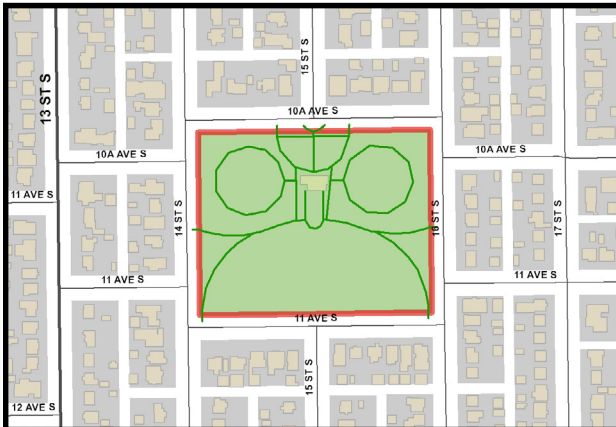

GYRO PARK

1420 10th 'A' Avenue South

South Side

CITY OF
Lethbridge

Gyro Park is a mature park located in a residential neighbourhood. This park features beautiful mature trees that provide plenty of shade, opportunities for bird watching, and lots of hiding spots for a game of hide and seek.

The park is home to the Lethbridge Model Railroad Club and there is a clubhouse located on site.