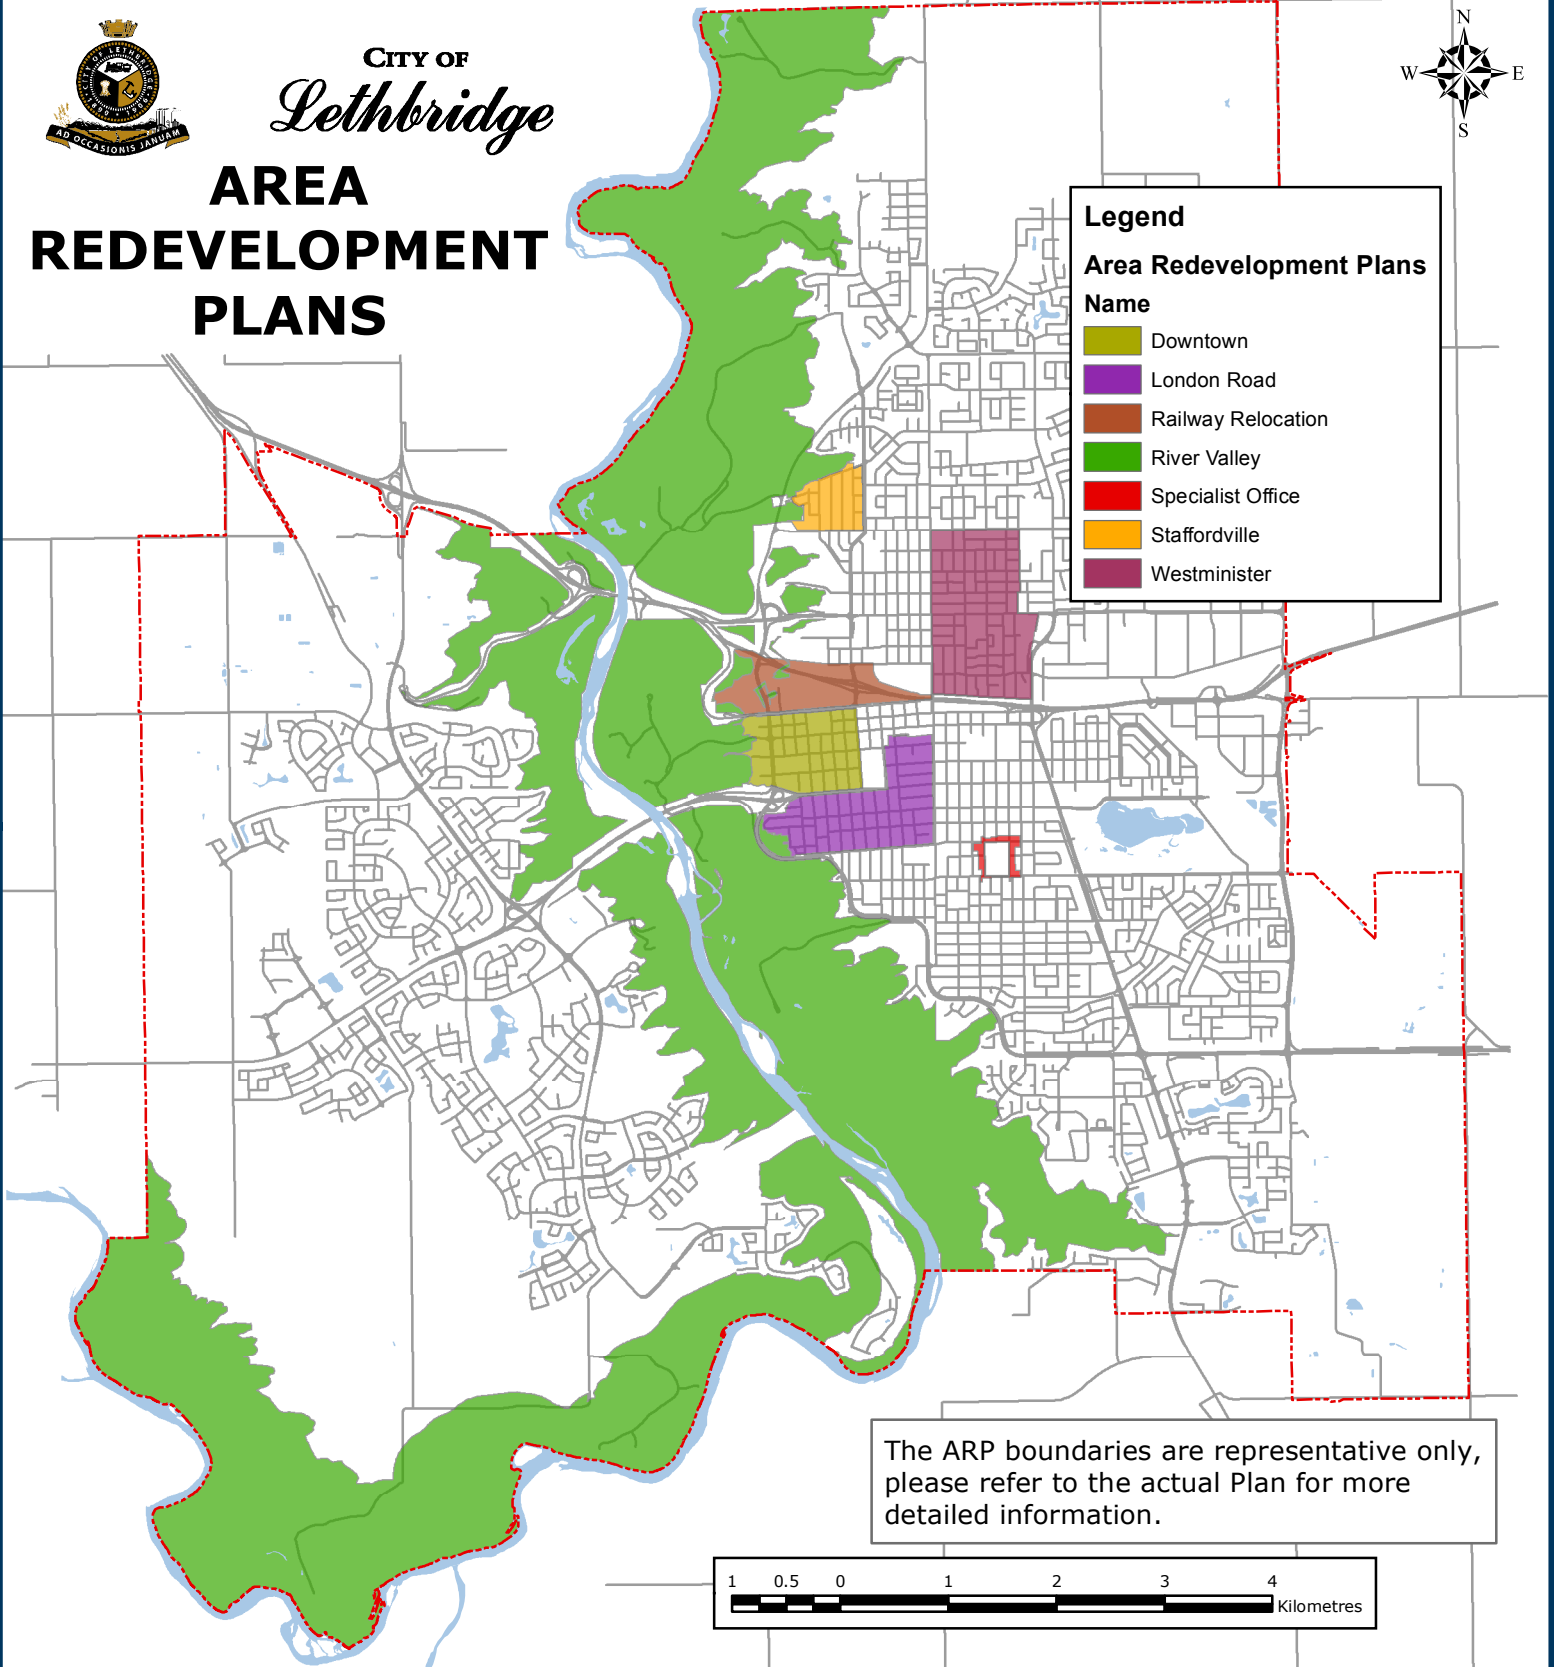

CITY OF
Lethbridge

AREA REDEVELOPMENT PLANS

Legend

Area Redevelopment Plans Name

-  Downtown
-  London Road
-  Railway Relocation
-  River Valley
-  Specialist Office
-  Staffordville
-  Westminster

Legend

-  Single Line Street Network
-  City Boundary
-  Hydrology

Notes

This map is illustrative only. The City of Lethbridge offers this information in good faith, but makes no warranty or representation, expressed or implied, with regard to the correctness, accuracy and/or reliability of this data.