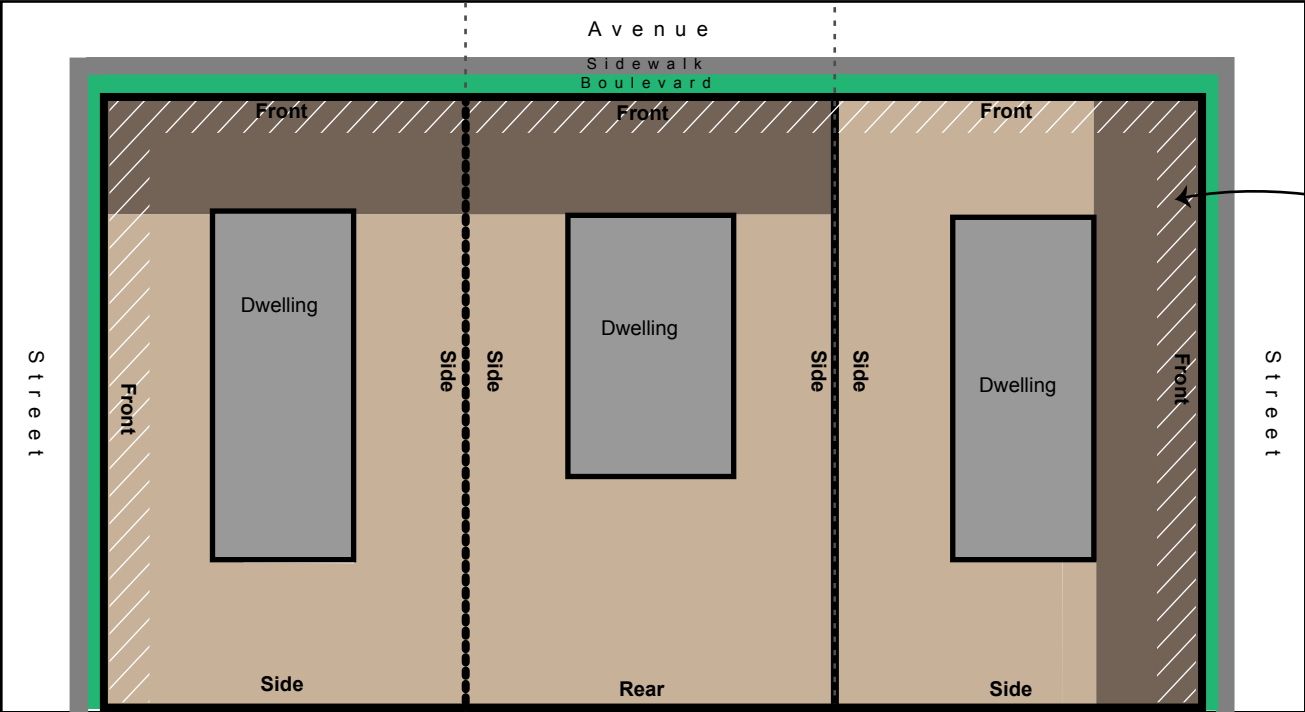

Corner Parcel
(Option 1)

Interior Parcel

Corner Parcel
(Option 2)

Potential Utility
Right-of-way
(URW)

LEGEND

- Max. Fence Height: 1.0m
- Max. Fence Height: 2.0m
- Property Line