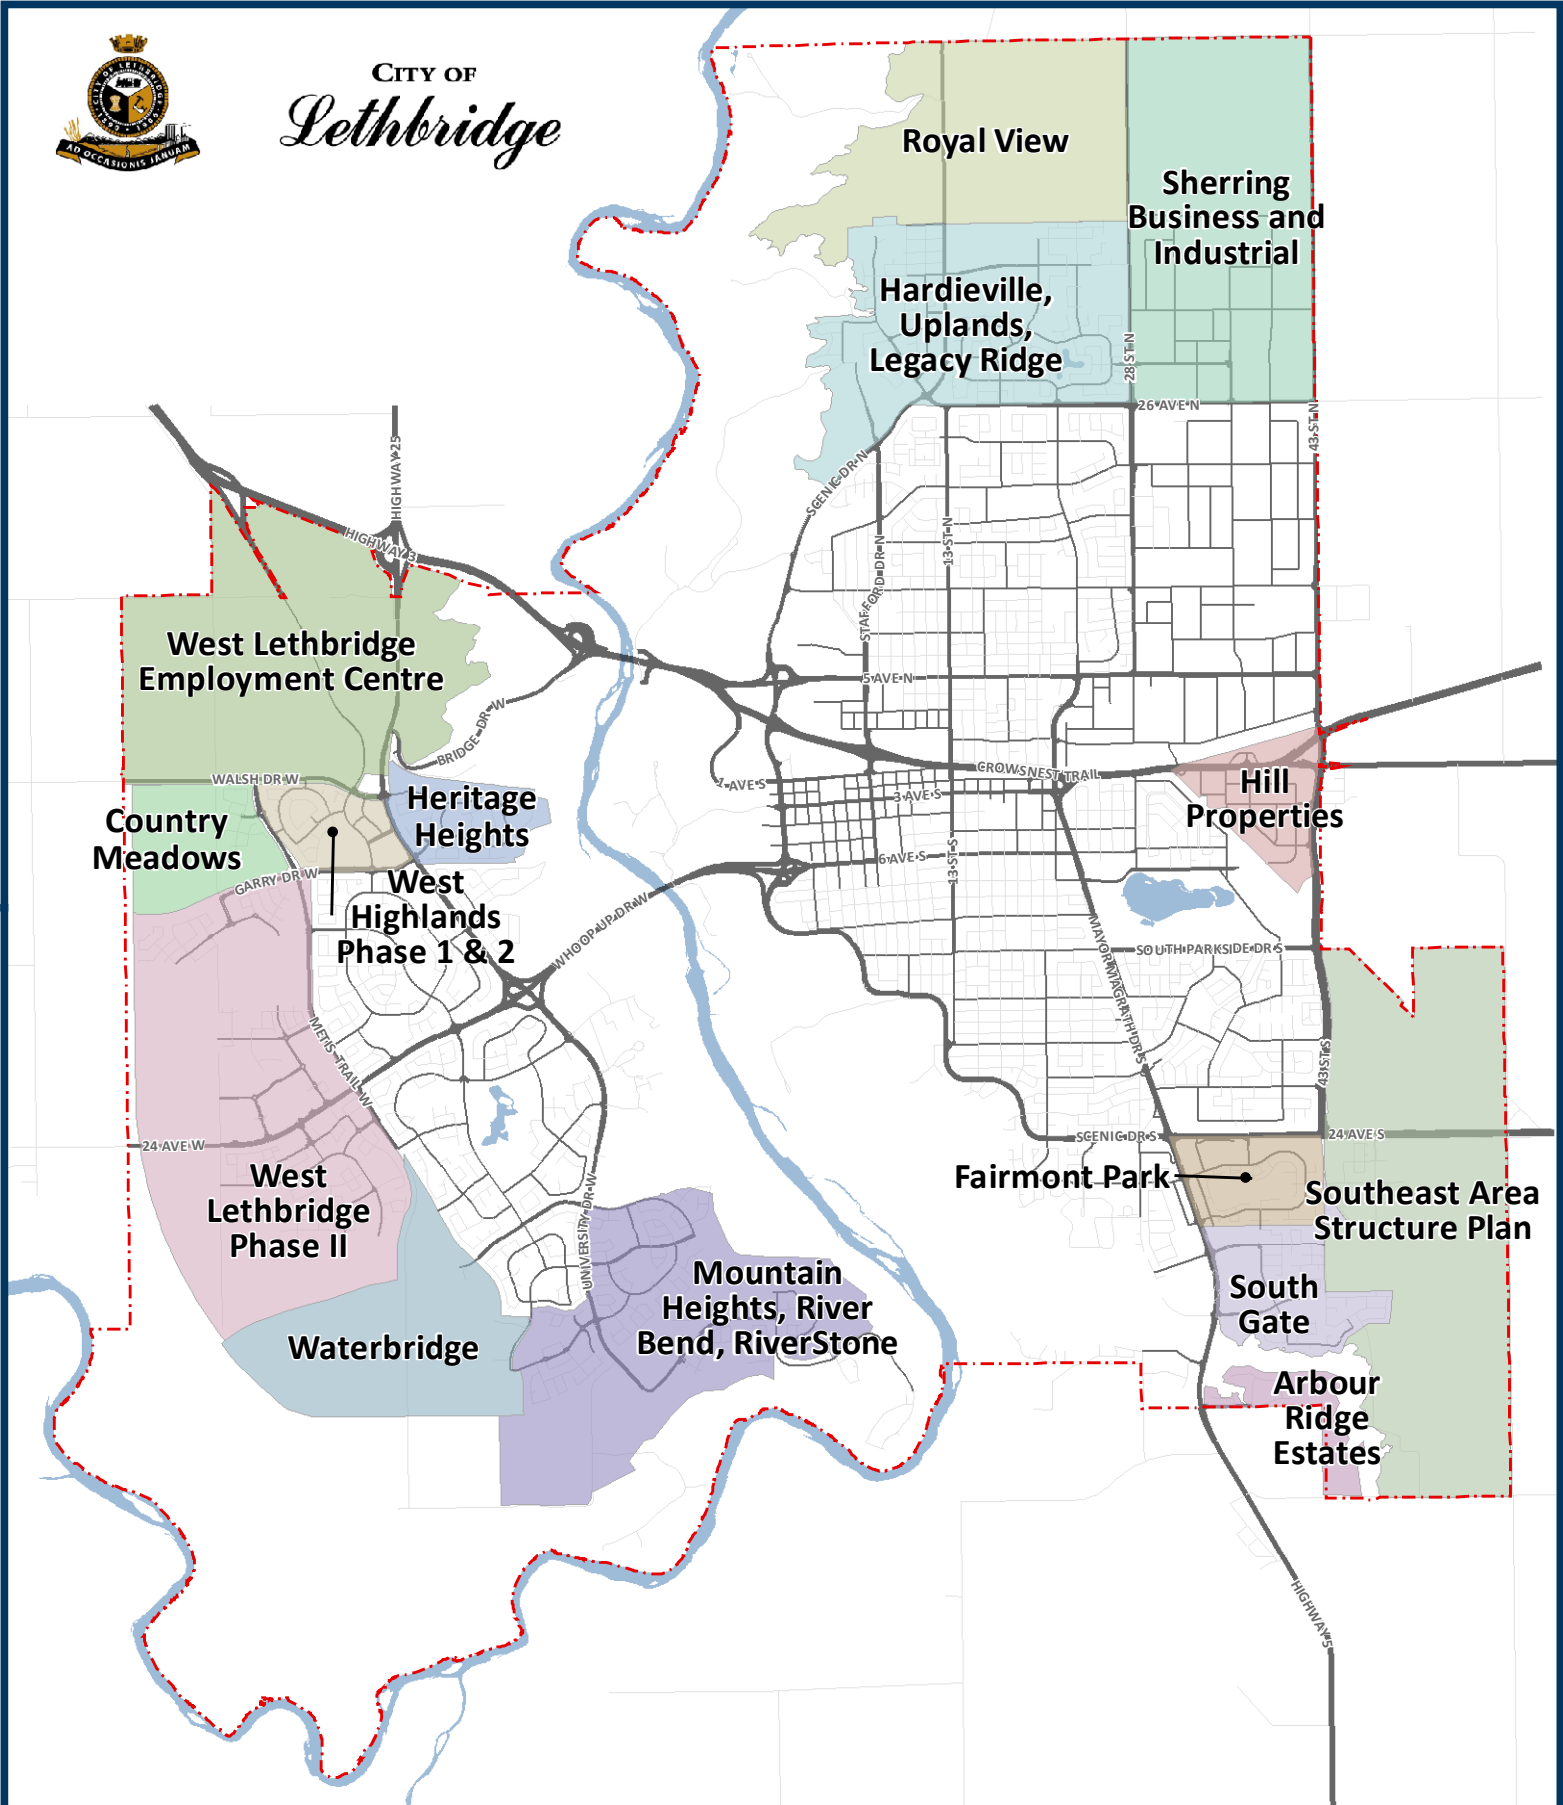

CITY OF *Lethbridge*

AREA STRUCTURE PLAN BOUNDARIES

ASP boundaries are representative only, please refer to the actual Plan for more detailed information.

This map is illustrative only. The City of Lethbridge offers this information in good faith, but makes no warranty or representation, expressed or implied, with regard to the correctness, accuracy and/or reliability of this data.

This map was produced by Planning & Design, City of Lethbridge

All rights reserved. No part of this map may be reproduced in any form or by any means without written consent from the City of Lethbridge.