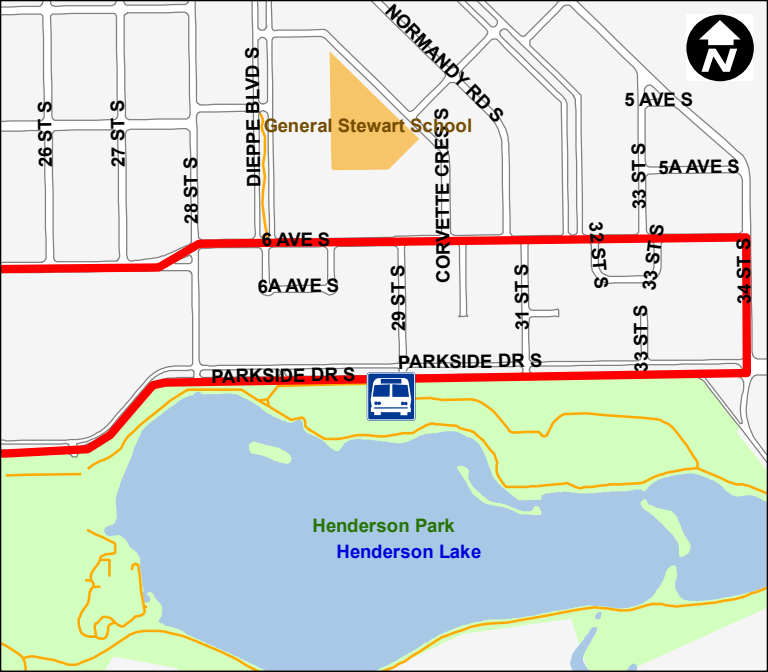

26 ST S

27 ST S

28 ST S

DIEPPE BLVD S

General Stewart School

6 AVE S

6A AVE S

29 ST S

CORVETTE CRESS

31 ST S

32 ST S

5 AVE S

33 ST S

5A AVE S

33 ST S

33 ST S

34 ST S

PARKSIDE DR S

PARKSIDE DR S

Henderson Park

Henderson Lake