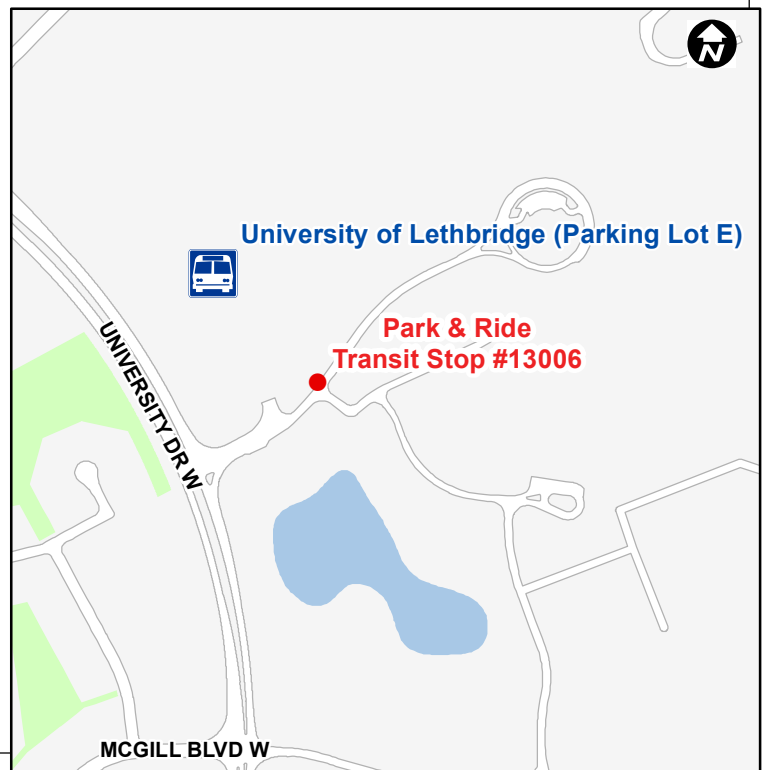

Canada Day Park & Ride West Lethbridge (South) Stops

Shuttle Service operates 6:00 PM until midnight

Westside Lethbridge (South) - Fireworks Park & Ride				
Henderson Lake	Immanuel Lutheran Church	University Parking Lot E	City Centre (Bank of Montreal)	Henderson Lake
	Transit Stop #13076	Transit Stop #13006	Transit stop #14015	
DEPART	ARRIVE	ARRIVE	ARRIVE	ARRIVE
6:00 PM	6:20 PM	6:25 PM	6:40 PM	6:55 PM
7:00 PM	7:20 PM	7:25 PM	7:40 PM	7:55 PM
8:00 PM	8:20 PM	8:30 PM	8:40 PM	8:55 PM
9:00 PM	9:20 PM	9:30 PM	9:40 PM	9:55 PM
10:00 PM	10:20 PM	10:30 PM	10:40 PM	10:55 PM
Buses shut down during fireworks from 10:40 PM - 11:30 PM				
11:30 PM	11:45 PM	11:50 PM	12:05 AM	12:15 AM
12:20 AM	12:30 AM	12:40 AM	-	-

- Transit buses are wheelchair accessible.
- Lethbridge Transit operates on a Holiday schedule Canada Day.
- Transit service is 8:00 AM - 7:00 PM, regular fare rates apply.
- The Park & Ride shuttle service, to Henderson Lake, is a free service sponsored by the Lethbridge Canada Day Committee.