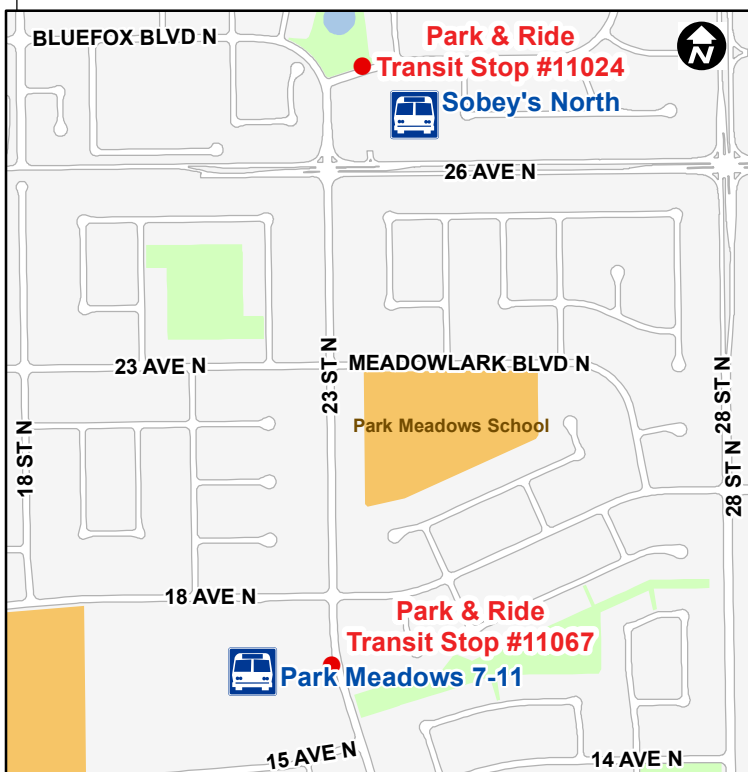

Canada Day Park & Ride North Lethbridge Stop Locations

Shuttle service operates 6:00 PM until midnight

North Lethbridge - Fireworks Park & Ride				
Henderson Lake	Sobey's (Kodiak Blvd)	Park Meadows 7 - 11	Save On Foods	Henderson Lake
	Transit Stop #11024	Transit Stop #11067	Transit Stop #11230	
DEPART	ARRIVE	ARRIVE	ARRIVE	ARRIVE
6:00 PM	6:20 PM	6:30 PM	6:40 PM	6:55 PM
7:00 PM	7:20 PM	7:30 PM	7:40 PM	7:55 PM
8:00 PM	8:20 PM	8:30 PM	8:40 PM	8:55 PM
9:00 PM	9:20 PM	9:30 PM	9:40 PM	9:55 PM
10:00 PM	10:20 PM	10:30 PM	10:40 PM	10:55 PM
Buses shut down during fireworks 10:40 pm - 11:30 pm				
11:30 PM	11:45 PM	11:50 PM	11:55 PM	12:10 AM
12:15 AM	12:30 AM	12:35 AM	12:40 AM	-

Canada Day Park & Ride South Lethbridge Stop Locations

Shuttle service operates 6:00 PM until midnight

South Lethbridge - Fireworks Park & Ride

Henderson Lake	Enmax	Super Store	Henderson Lake
	Transit Stop #12102	Transit Stop #12120	
DEPART	ARRIVE	ARRIVE	ARRIVE
6:00 PM	6:10 PM	6:15 PM	6:25 PM
7:00 PM	7:10 PM	7:15 PM	7:25 PM
7:30 PM	7:40 PM	7:45 PM	7:55 PM
8:00 PM	8:10 PM	8:15 PM	8:25 PM
8:30 PM	8:40 PM	8:45 PM	8:55 PM
9:00 PM	9:10 PM	9:15 PM	9:25 PM
9:30 PM	9:40 PM	9:45 PM	9:55 PM
10:00 PM	10:10 PM	10:15 PM	10:25 PM
Buses shut down during fireworks from 10:40 PM - 11:30 PM			
11:30 PM	11:45 PM	11:50 PM	12:00 AM
12:05 AM	12:15 AM	12:30 AM	-

26 ST S

27 ST S

28 ST S

DIEPPE BLVD S

General Stewart School

6 AVE S

6A AVE S

29 ST S

34 ST S

PARKSIDE DR S

PARKSIDE DR S

Henderson Park

Henderson Lake