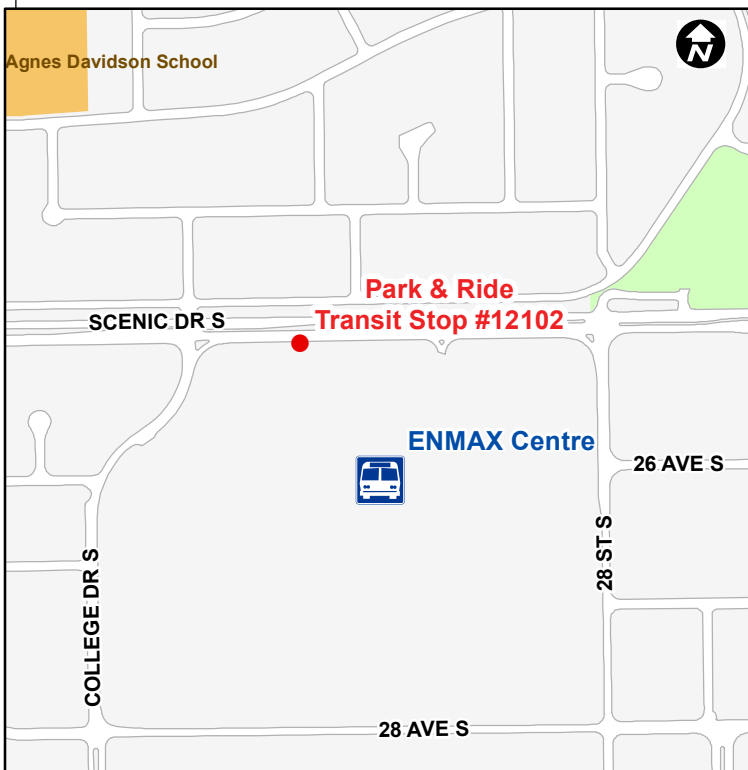

Canada Day Park & Ride South Lethbridge Stop Locations

Shuttle service operates 6:00 PM until midnight

South Lethbridge - Fireworks Park & Ride

Henderson Lake	Enmax	Super Store	Henderson Lake
	Transit Stop #12102	Transit Stop #12120	
DEPART	ARRIVE	ARRIVE	ARRIVE
6:00 PM	6:10 PM	6:15 PM	6:25 PM
7:00 PM	7:10 PM	7:15 PM	7:25 PM
7:30 PM	7:40 PM	7:45 PM	7:55 PM
8:00 PM	8:10 PM	8:15 PM	8:25 PM
8:30 PM	8:40 PM	8:45 PM	8:55 PM
9:00 PM	9:10 PM	9:15 PM	9:25 PM
9:30 PM	9:40 PM	9:45 PM	9:55 PM
10:00 PM	10:10 PM	10:15 PM	10:25 PM
Buses shut down during fireworks from 10:40 PM - 11:30 PM			
11:30 PM	11:45 PM	11:50 PM	12:00 AM
12:05 AM	12:15 AM	12:30 AM	-

Canada Day Park & Ride West Lethbridge (North) Stops

Shuttle service operates 6:00 PM until midnight

Westside Lethbridge (North) - Fireworks Park & Ride			
Henderson Lake	ATB Centre	McDonalds	Henderson Lake
	Transit Stop #13529	Transit Stop #13059	
DEPART	ARRIVE	ARRIVE	ARRIVE
6:00 PM	6:25 PM	6:30 PM	6:55 PM
7:00 PM	7:25 PM	7:30 PM	7:55 PM
8:00 PM	8:25 PM	8:30 PM	8:55 PM
9:00 PM	9:25 PM	9:30 PM	9:55 PM
10:00 PM	10:25 PM	10:30 PM	10:55 PM
Buses shut down during fireworks from 10:40 PM - 11:30 PM			
11:30 PM	11:45 PM	11:50 PM	12:00 AM
12:05 AM	12:20 AM	12:30 AM	-