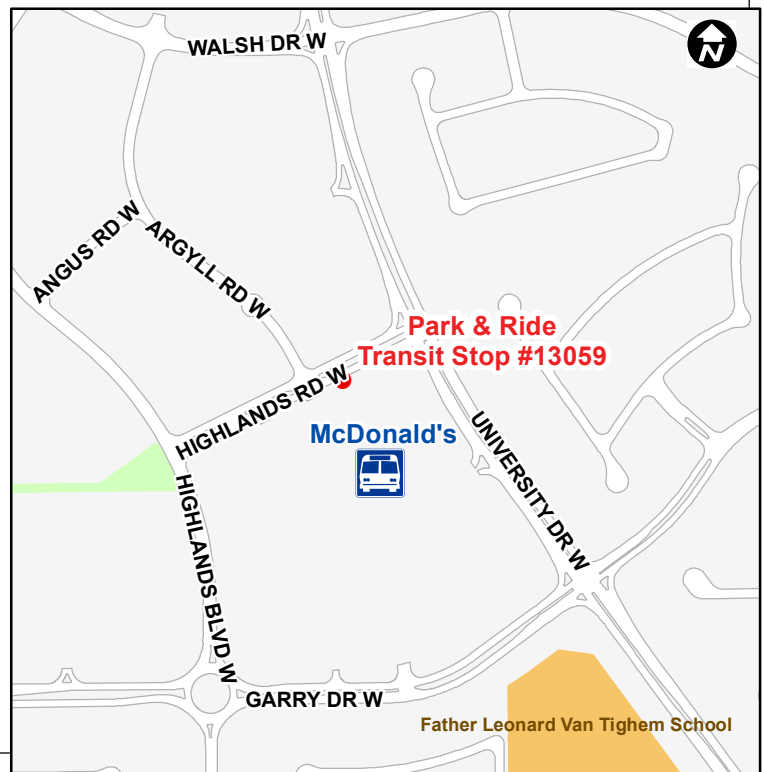

Canada Day Park & Ride West Lethbridge (North) Stops

Shuttle service operates 6:00 PM until midnight

Westside Lethbridge (North) - Fireworks Park & Ride			
Henderson Lake	ATB Centre	McDonalds	Henderson Lake
	Transit Stop #13529	Transit Stop #13059	
DEPART	ARRIVE	ARRIVE	ARRIVE
6:00 PM	6:25 PM	6:30 PM	6:55 PM
7:00 PM	7:25 PM	7:30 PM	7:55 PM
8:00 PM	8:25 PM	8:30 PM	8:55 PM
9:00 PM	9:25 PM	9:30 PM	9:55 PM
10:00 PM	10:25 PM	10:30 PM	10:55 PM
Buses shut down during fireworks from 10:40 PM - 11:30 PM			
11:30 PM	11:45 PM	11:50 PM	12:00 AM
12:05 AM	12:20 AM	12:30 AM	-

- Transit buses are wheelchair accessible.
- Lethbridge Transit operates on a Holiday schedule Canada Day.
- Transit service is 8:00 AM - 7:00 PM, regular fare rates apply.
- The Park & Ride shuttle service, to Henderson Lake, is a free service sponsored by the Lethbridge Canada Day Committee.