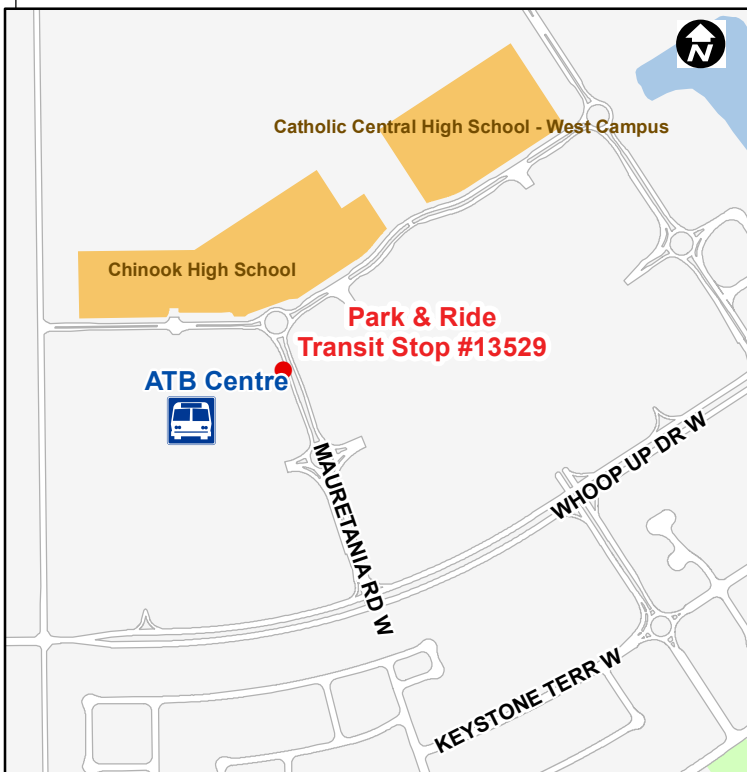

Canada Day Park & Ride West Lethbridge (North) Stops

Shuttle service operates 6:00 PM until midnight

Westside Lethbridge (North) - Fireworks Park & Ride			
Henderson Lake	ATB Centre	McDonalds	Henderson Lake
	Transit Stop #13529	Transit Stop #13059	
DEPART	ARRIVE	ARRIVE	ARRIVE
6:00 PM	6:25 PM	6:30 PM	6:55 PM
7:00 PM	7:25 PM	7:30 PM	7:55 PM
8:00 PM	8:25 PM	8:30 PM	8:55 PM
9:00 PM	9:25 PM	9:30 PM	9:55 PM
10:00 PM	10:25 PM	10:30 PM	10:55 PM
Buses shut down during fireworks from 10:40 PM - 11:30 PM			
11:30 PM	11:45 PM	11:50 PM	12:00 AM
12:05 AM	12:20 AM	12:30 AM	-

- Transit buses are wheelchair accessible.
- Lethbridge Transit operates on a Holiday schedule Canada Day.
- Transit service is 8:00 AM - 7:00 PM, regular fare rates apply.
- The Park & Ride shuttle service, to Henderson Lake, is a free service sponsored by the Lethbridge Canada Day Committee.