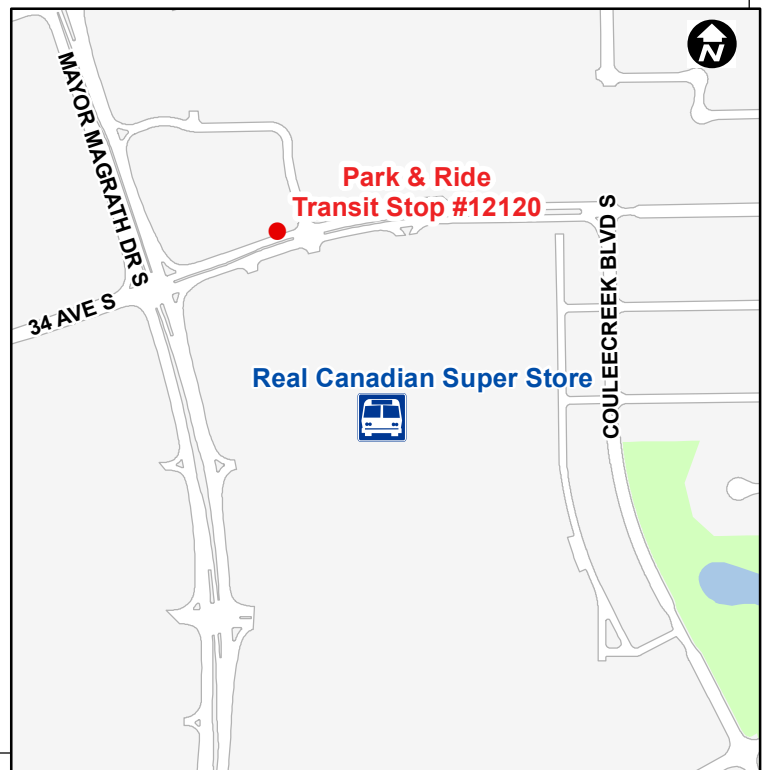

Canada Day Park & Ride South Lethbridge Stop Locations

Shuttle service operates 6:00 PM until midnight

South Lethbridge - Fireworks Park & Ride

Henderson Lake	Enmax	Super Store	Henderson Lake
	Transit Stop #12102	Transit Stop #12120	
DEPART	ARRIVE	ARRIVE	ARRIVE
6:00 PM	6:10 PM	6:15 PM	6:25 PM
7:00 PM	7:10 PM	7:15 PM	7:25 PM
7:30 PM	7:40 PM	7:45 PM	7:55 PM
8:00 PM	8:10 PM	8:15 PM	8:25 PM
8:30 PM	8:40 PM	8:45 PM	8:55 PM
9:00 PM	9:10 PM	9:15 PM	9:25 PM
9:30 PM	9:40 PM	9:45 PM	9:55 PM
10:00 PM	10:10 PM	10:15 PM	10:25 PM
Buses shut down during fireworks from 10:40 PM - 11:30 PM			
11:30 PM	11:45 PM	11:50 PM	12:00 AM
12:05 AM	12:15 AM	12:30 AM	-

- Transit buses are wheelchair accessible.
- Lethbridge Transit operates on a Holiday schedule Canada Day.
- Transit service is 8:00 AM - 7:00 PM, regular fare rates apply.
- The Park & Ride shuttle service, to Henderson Lake, is a free service sponsored by the Lethbridge Canada Day Committee.