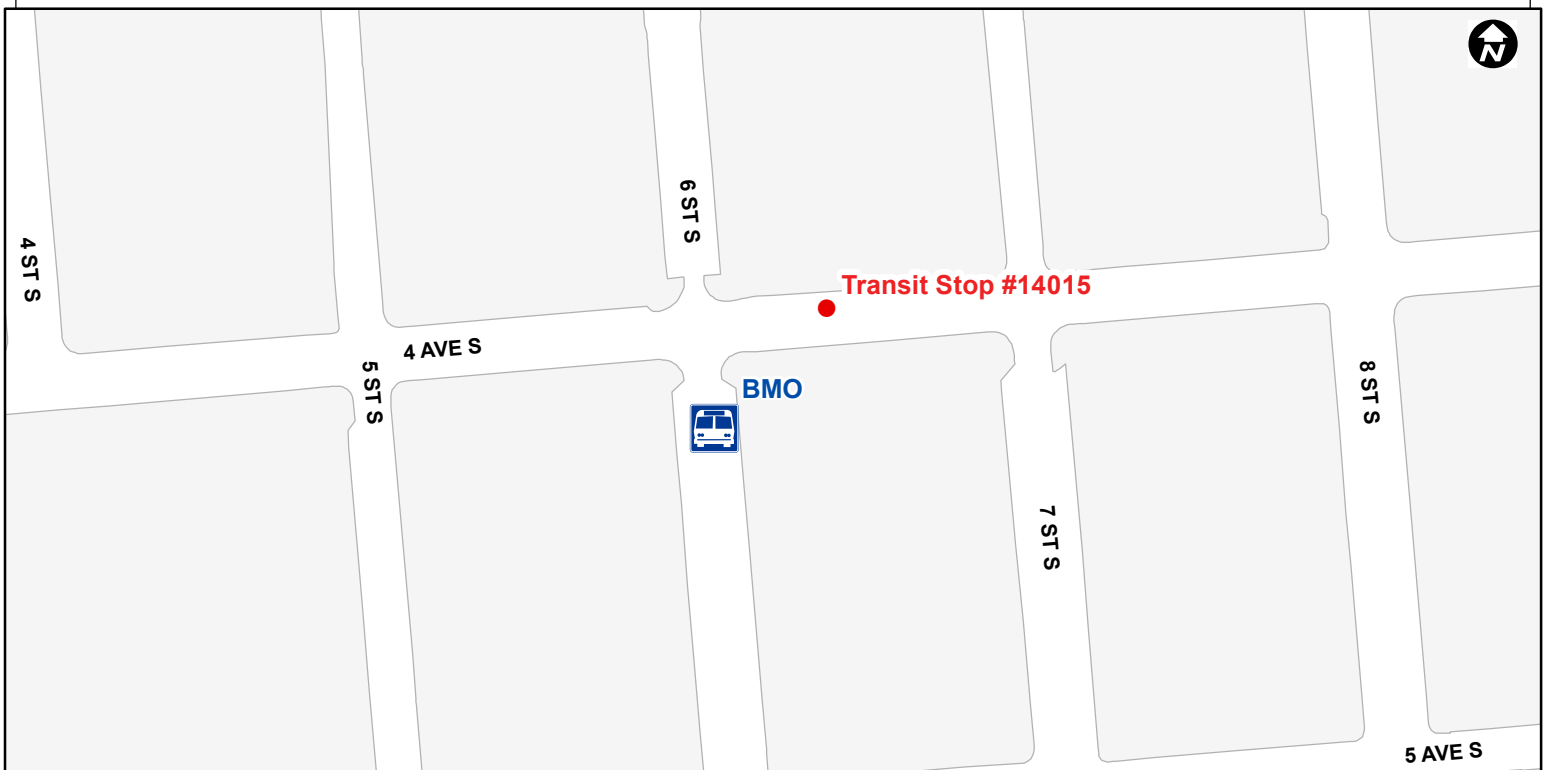

Canada Day Shuttle City Centre Stops

Shuttle service operates 6:00 PM until 12:00 AM

City Centre - Fireworks Park & Ride		
Henderson Lake	City Centre (Bank of Montreal)	Henderson Lake
	Transit stop #14015	
DEPART		ARRIVE
6:00 PM	6:40 PM	6:55 PM
7:00 PM	7:40 PM	7:55 PM
8:00 PM	8:40 PM	8:55 PM
9:00 PM	9:40 PM	9:55 PM
10:00 PM	10:40 PM	10:55 PM
Buses shut down during fireworks from 10:40 PM - 11:30 PM		
11:30 PM	12:05 AM	12:15 AM
12:20 AM	-	-

- Transit buses are wheelchair accessible.
- Lethbridge Transit operates on a Holiday schedule Canada Day.
- Transit service is 8:00 AM - 7:00 PM, regular fare rates apply.
- The Park & Ride shuttle service, to Henderson Lake, is a free service sponsored by the Lethbridge Canada Day Committee.

Canada Day Park & Ride North Lethbridge Stop Locations

Shuttle service operates 6:00 PM until midnight

North Lethbridge - Fireworks Park & Ride				
Henderson Lake	Sobey's (Kodiak Blvd)	Park Meadows 7 - 11	Save On Foods	Henderson Lake
	Transit Stop #11024	Transit Stop #11067	Transit Stop #11230	
DEPART	ARRIVE	ARRIVE	ARRIVE	ARRIVE
6:00 PM	6:20 PM	6:30 PM	6:40 PM	6:55 PM
7:00 PM	7:20 PM	7:30 PM	7:40 PM	7:55 PM
8:00 PM	8:20 PM	8:30 PM	8:40 PM	8:55 PM
9:00 PM	9:20 PM	9:30 PM	9:40 PM	9:55 PM
10:00 PM	10:20 PM	10:30 PM	10:40 PM	10:55 PM
Buses shut down during fireworks 10:40 pm - 11:30 pm				
11:30 PM	11:45 PM	11:50 PM	11:55 PM	12:10 AM
12:15 AM	12:30 AM	12:35 AM	12:40 AM	-

26 ST S

27 ST S

28 ST S

DIEPPE BLVD S

General Stewart School

6 AVE S

6A AVE S

29 ST S