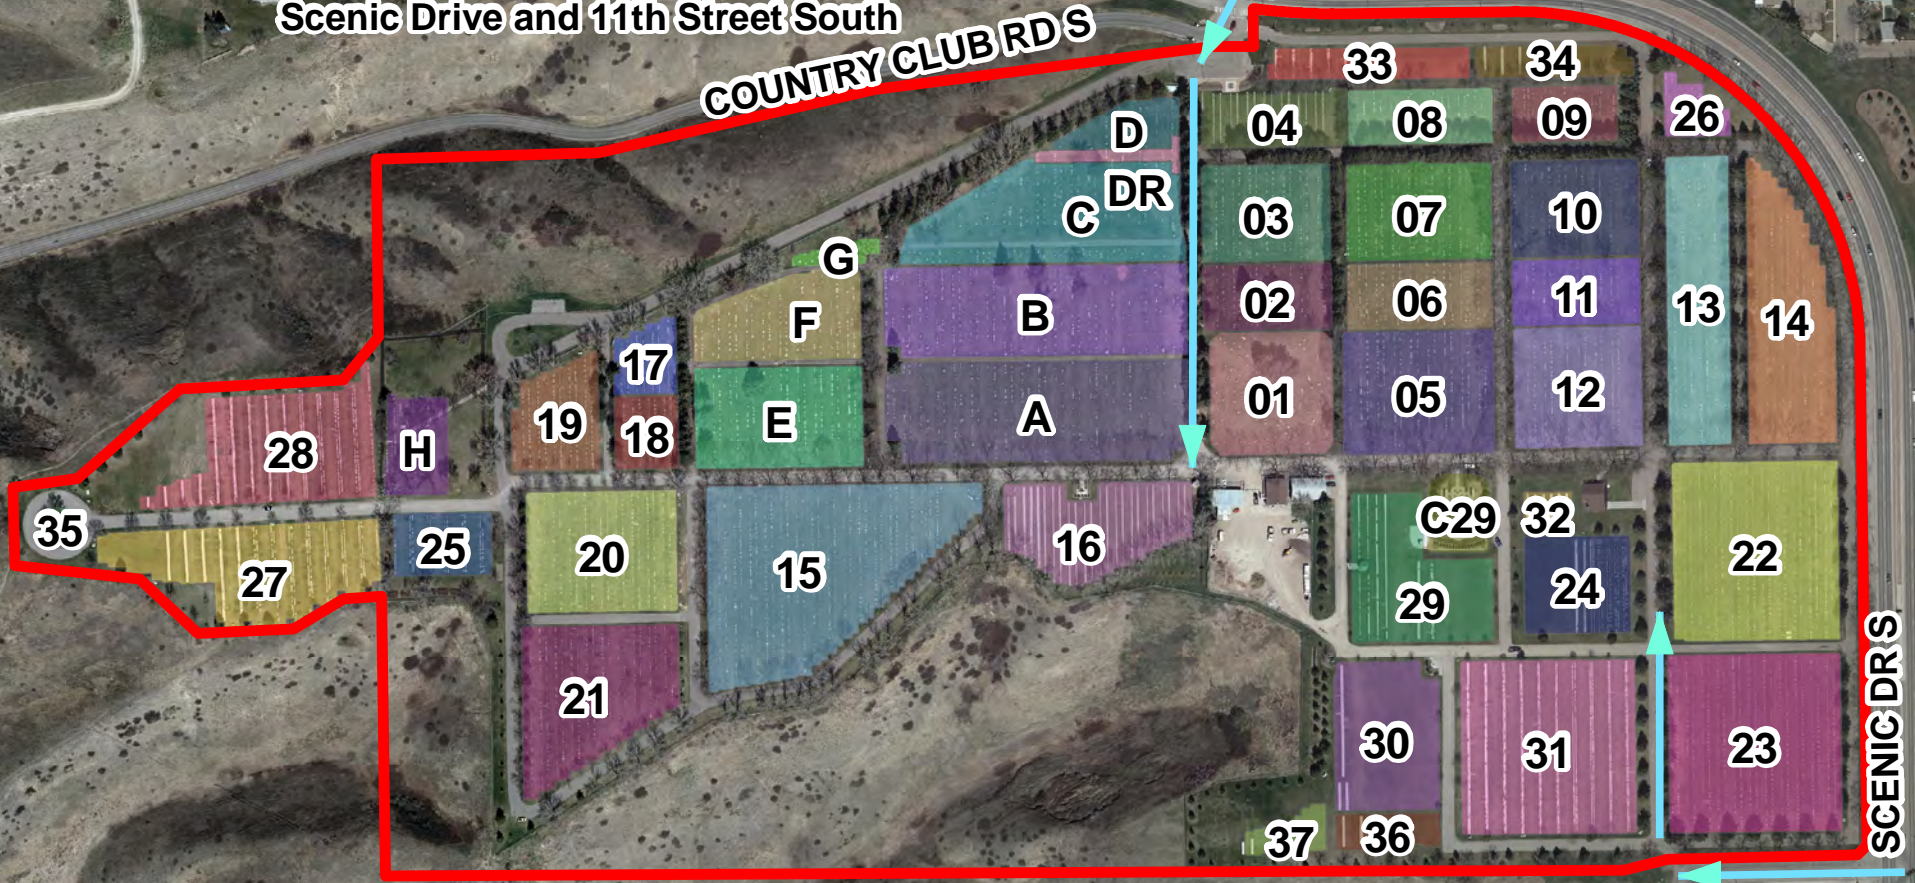

CITY OF
Lethbridge

MOUNTAIN VIEW CEMETERY

Entrance/Exit from
Scenic Drive and 11th Street South

COUNTRY CLUB RD S

Entrance/Exit from
Scenic Drive and 16th Avenue South

Notes

This map is illustrative only. The City of Lethbridge offers this information in good faith, but makes no warranty or representation, expressed or implied, with regard to the correctness, accuracy and/or reliability of this data.