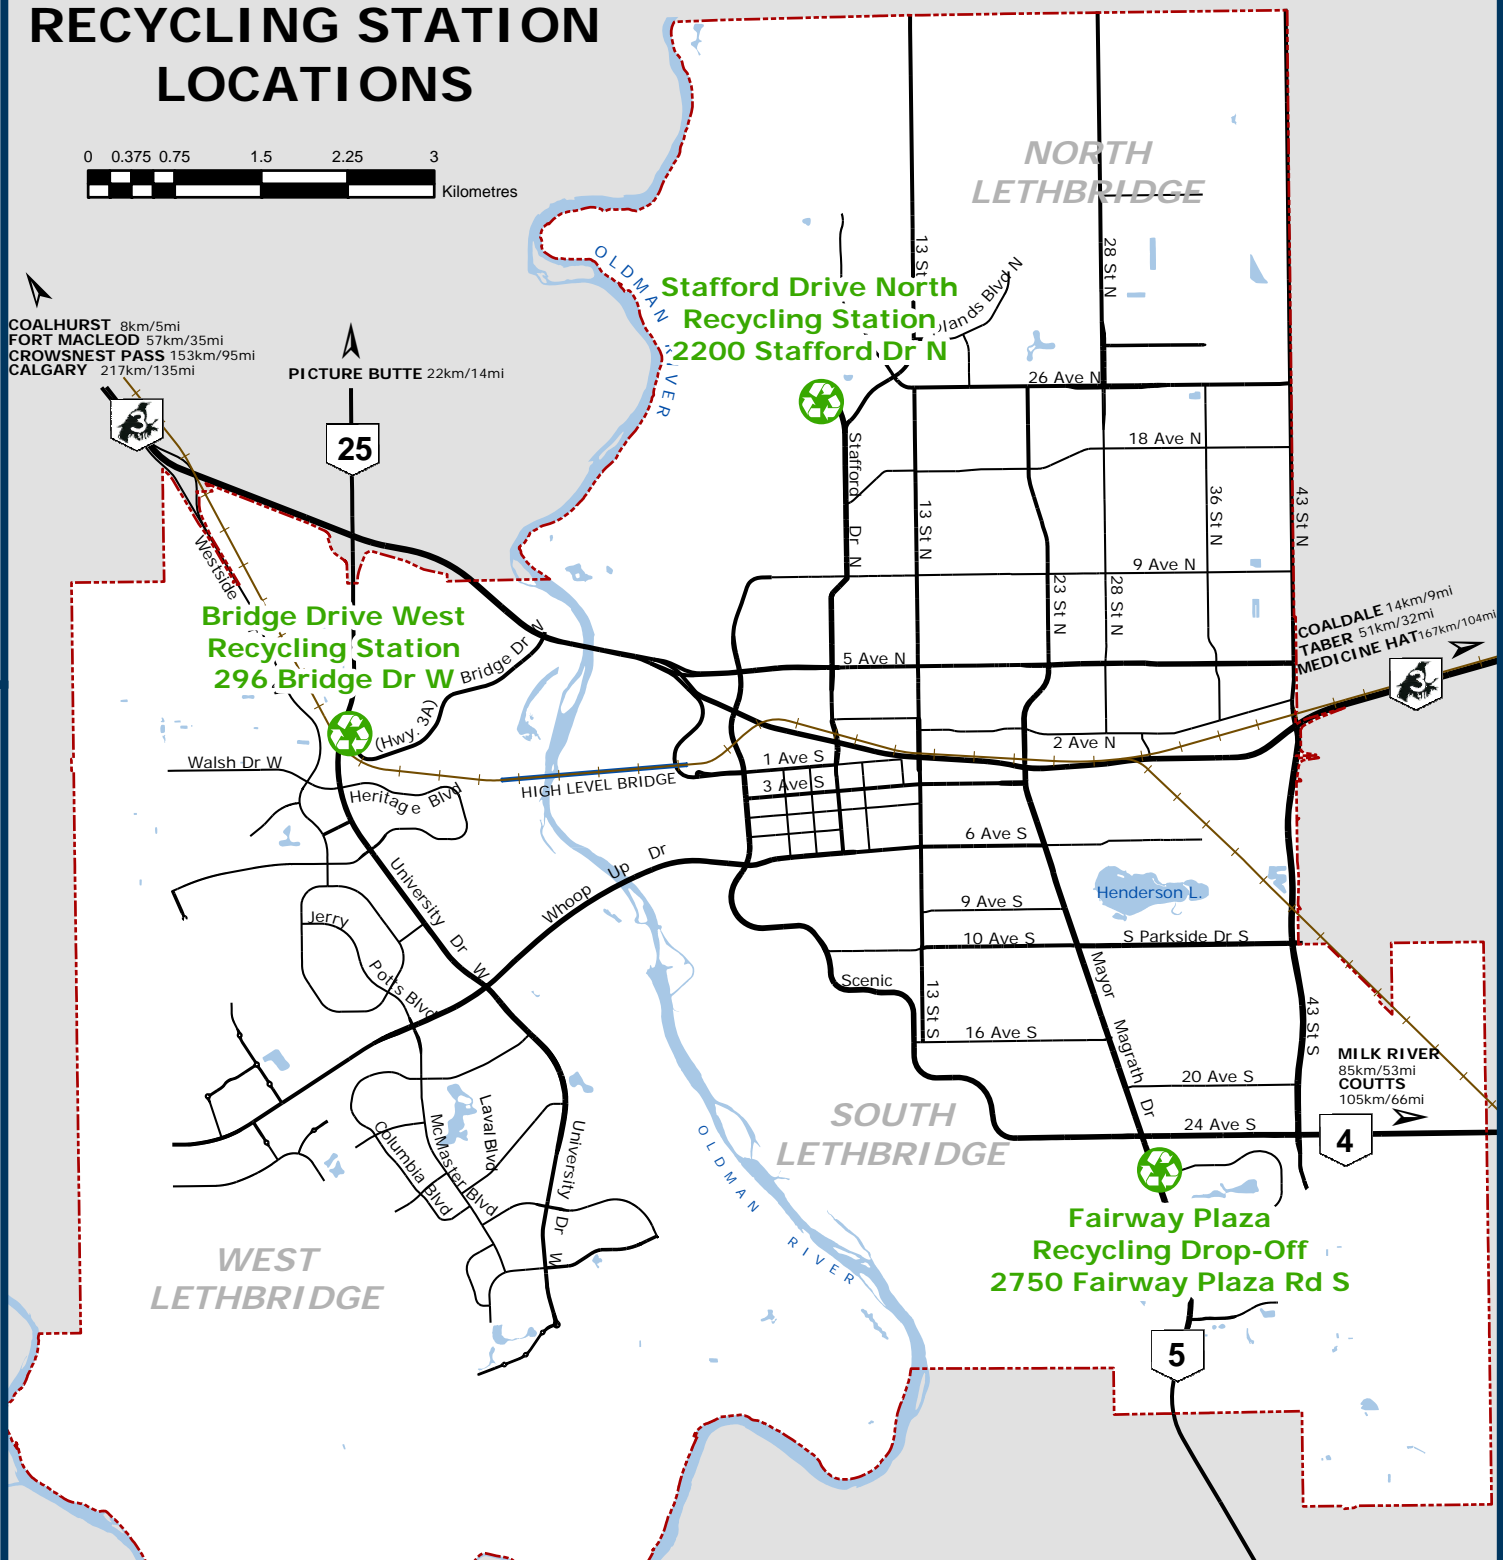

# RECYCLING STATION LOCATIONS

COALHURST 8km/5mi  
FORT MACLEOD 57km/35mi  
CROWNEST PASS 153km/95mi  
CALGARY 217km/135mi

PICTURE BUTTE 22km/14mi

## Legend

- Recycling Station
- High Level Bridge
- Lake or River
- Railway
- City Boundary

## Notes

This map is illustrative only. The City of Lethbridge offers this information in good faith, but makes no warranty or representation, expressed or implied, with regard to the correctness, accuracy and/or reliability of this data.

All rights reserved. No part of this map may be reproduced in any form or by any means without written consent from the City of Lethbridge.