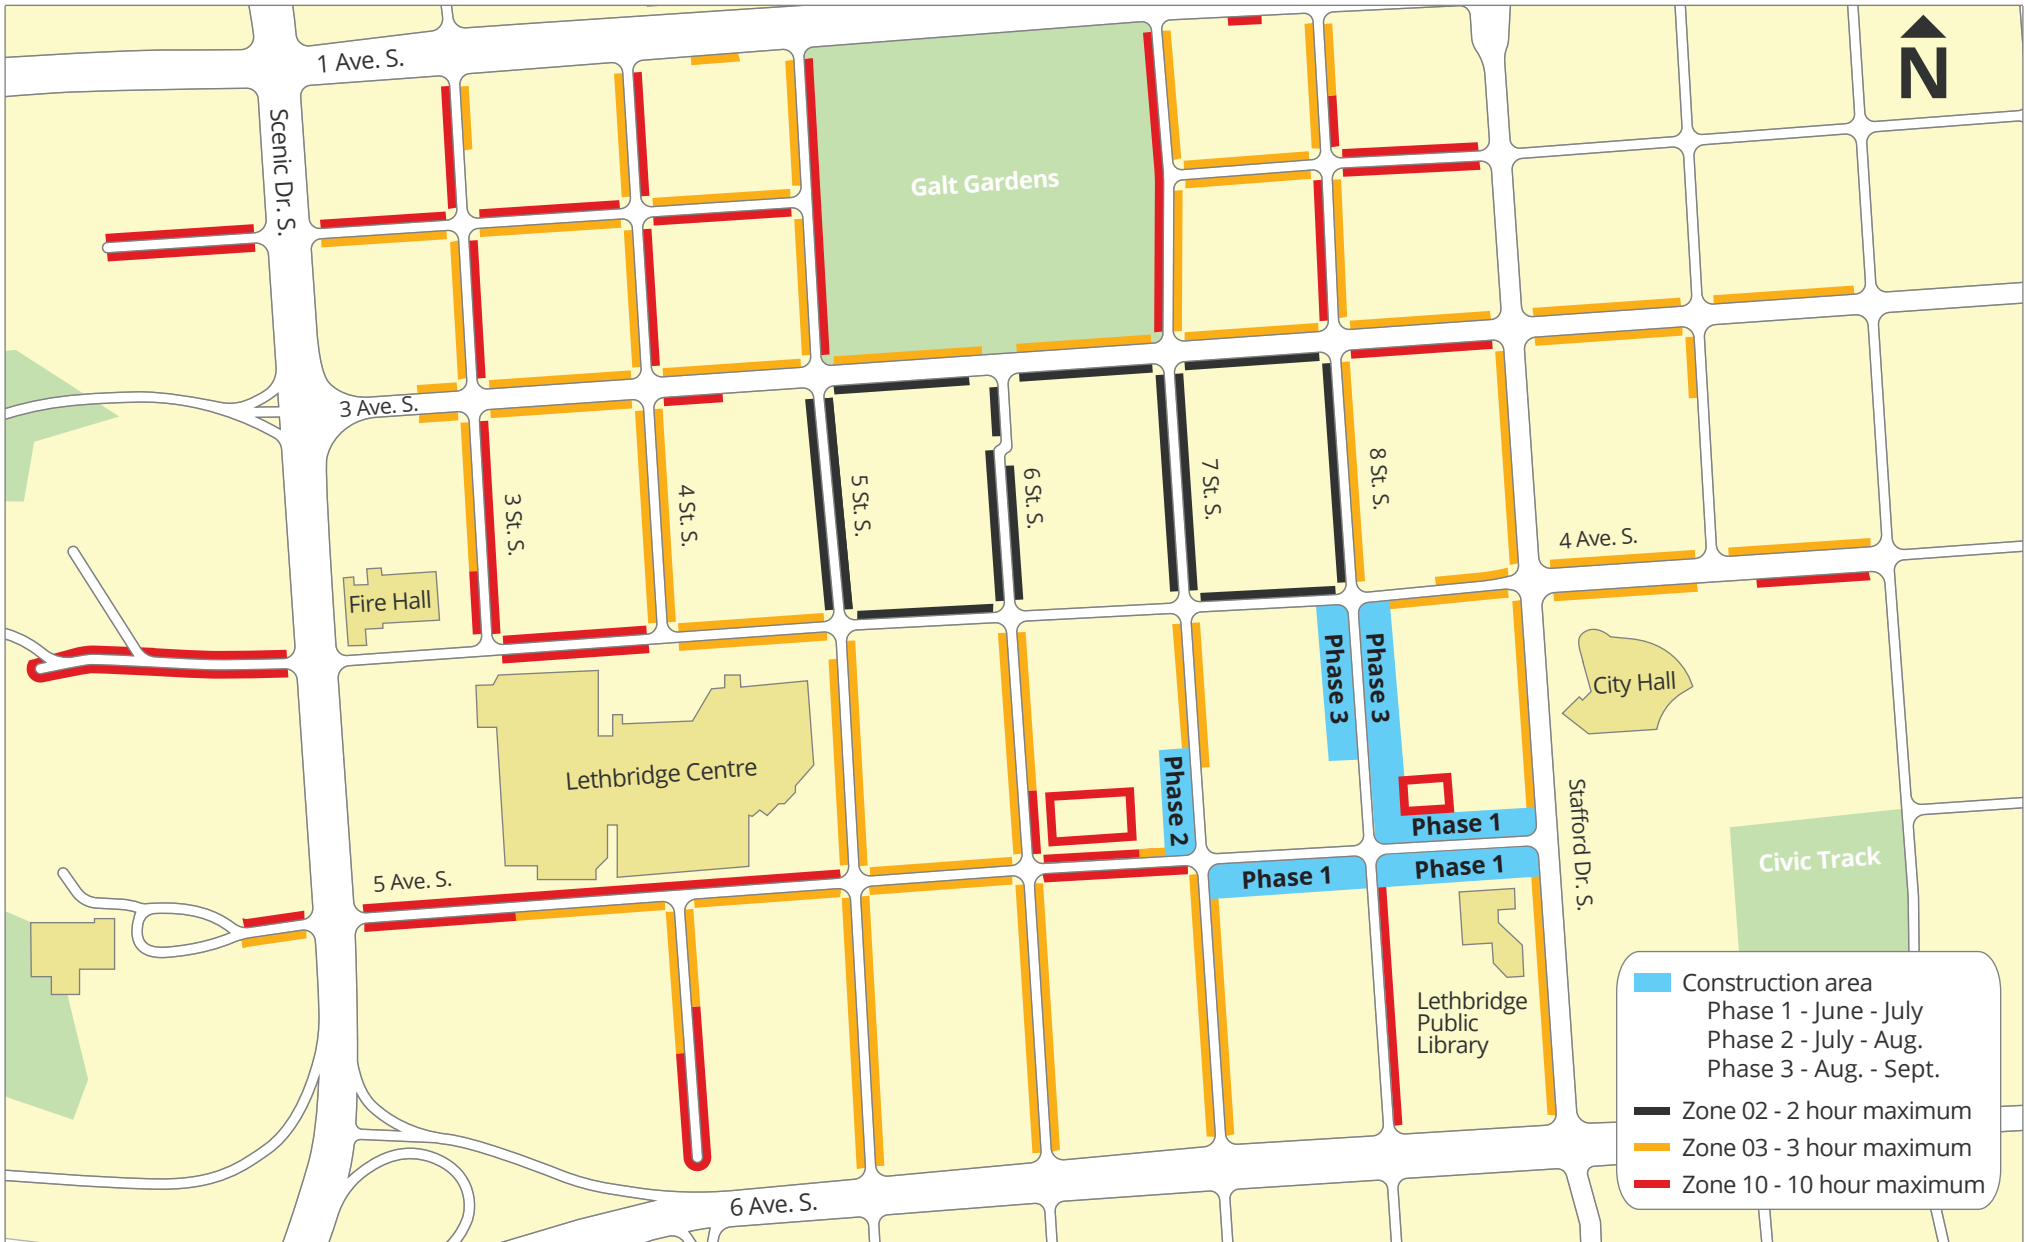

5 Avenue South Watermain Renewal Project | Impacted Parking Areas

Lethbridge Downtown
Parking Zone Map

For more information about
downtown parking, visit:
lethbridge.ca/downtownparking

CITY OF
Lethbridge