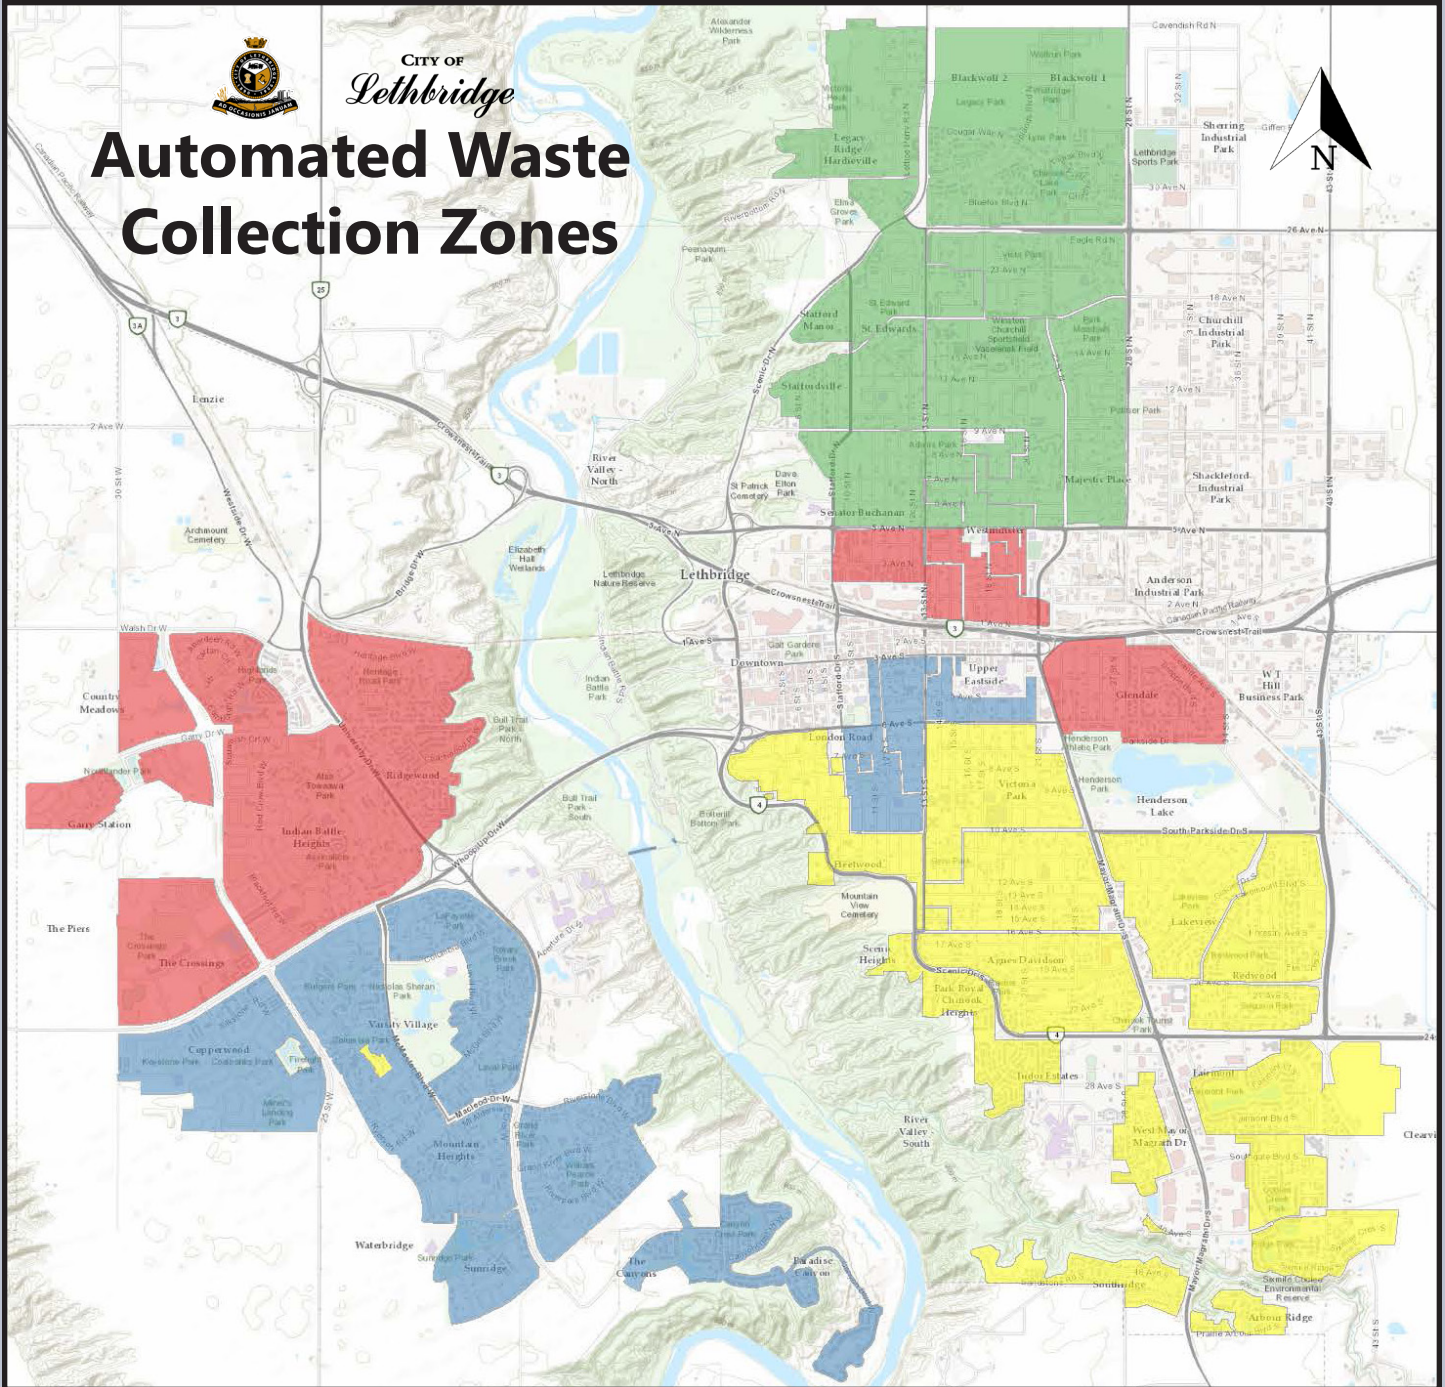

CITY OF *Lethbridge*

Automated Waste Collection Zones

Collection Days

Tuesday

Wednesday

Thursday

Friday

2021 Holiday Changes

If your pickup date is on...

Friday, April 2 (Good Friday)

Thursday, July 2 (Canada Day)

Thursday, November 11 (Remembrance Day)

Your cart will instead be collected on....

Saturday, April 3

Saturday, July 3

Saturday, November 13