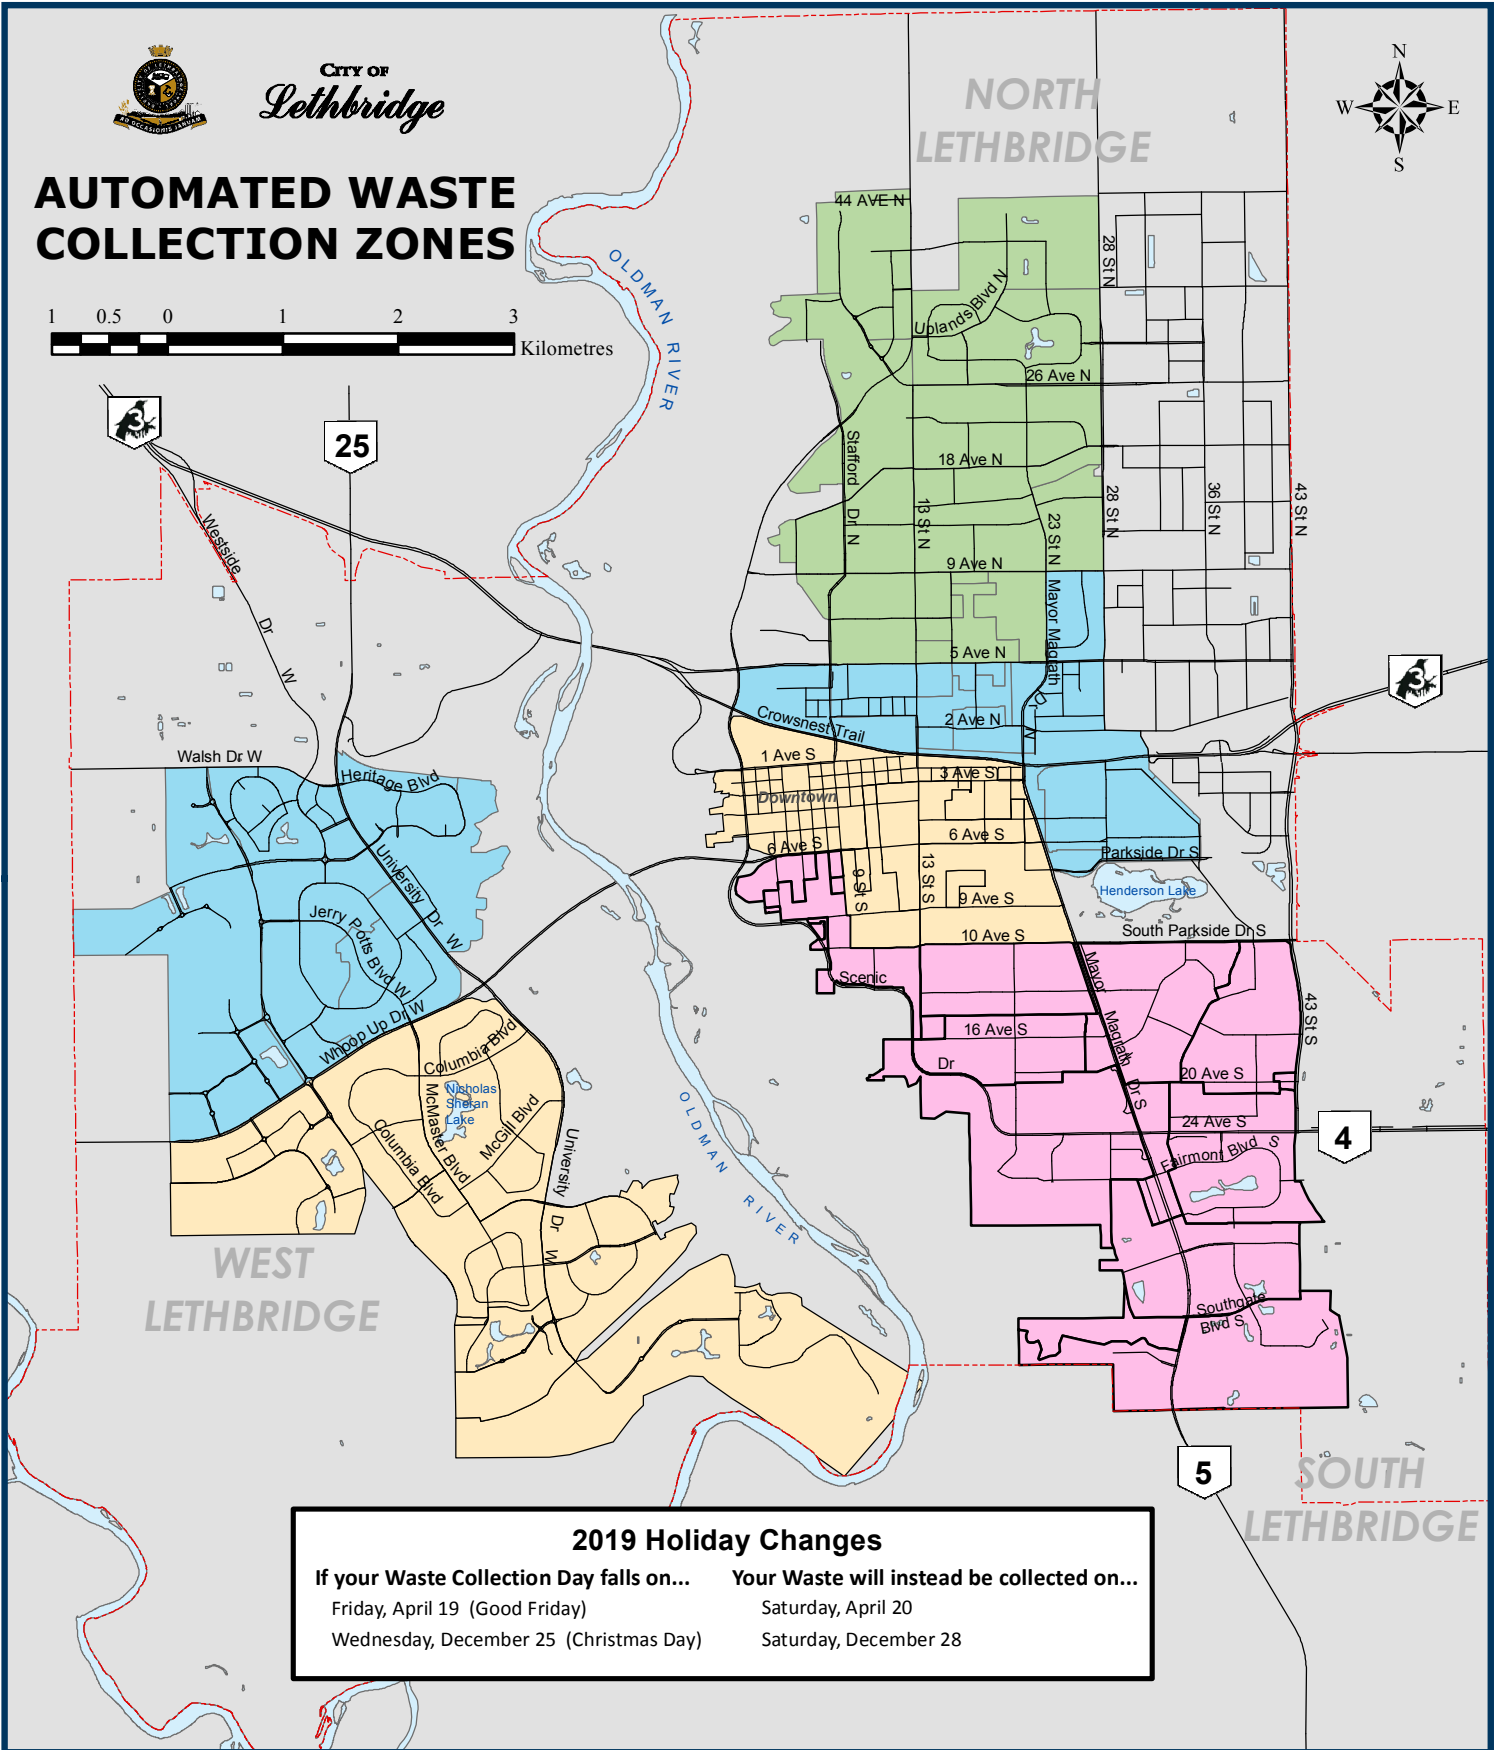

CITY OF *Lethbridge*

AUTOMATED WASTE COLLECTION ZONES

2019 Holiday Changes	
If your Waste Collection Day falls on...	Your Waste will instead be collected on...
Friday, April 19 (Good Friday)	Saturday, April 20
Wednesday, December 25 (Christmas Day)	Saturday, December 28

Legend

Collection Days

- Tuesday
- Thursday
- City Boundary
- Wednesday
- Friday
- Lake or River

Notes

This map is illustrative only. The City of Lethbridge offers this information in good faith, but makes no warranty or representation, expressed or implied, with regard to the correctness, accuracy and/or reliability of this data.

All rights reserved. No part of this map may be reproduced in any form or by any means without written consent from the City of Lethbridge.