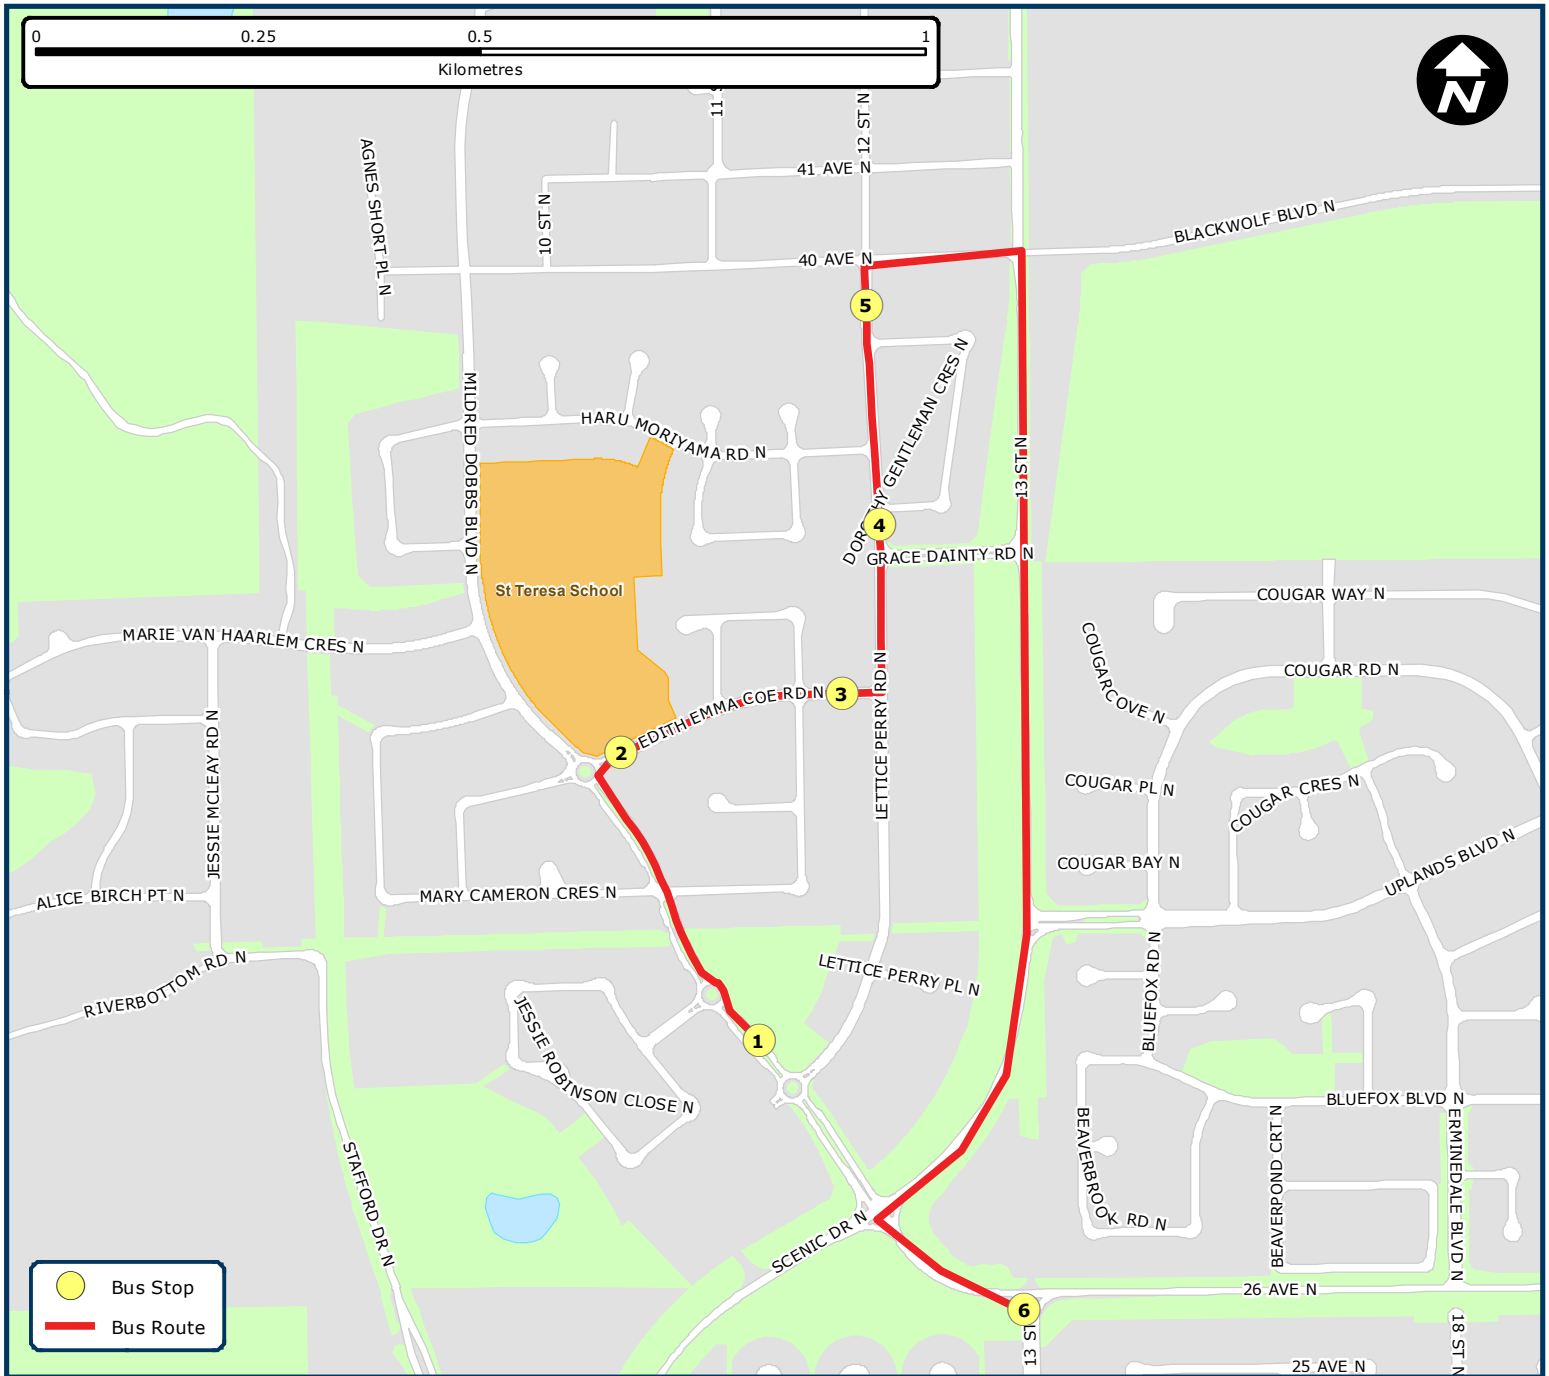

- Bus Stop
- Bus Route

See Route Schedule for start times. Route direction PM same as AM

Senator Buchanan Elementary
 School Address: 1101 7th Ave North
 School Phone: (403) 327 - 7321
 School Start Time: 8:35 AM
 School Dismissal Time: 3:30 PM
 Noon Dismissal Time: 11:55 AM

Contact Us

CITY OF
Lethbridge

School Bus Route Schedule
SENATOR BUCHANAN N-1
SENATOR BUCHANAN

STOP	DESCRIPTION	AM	PM	FRI
1	11 ST N by the park	8:11AM	3:43PM	12:08PM
2	11 ST N	8:13AM	3:44PM	12:09PM
3	13 ST N	8:14AM	3:45PM	12:10PM
4	13 ST N@41 AVE N	8:15AM	3:46PM	12:11PM
5	MILDRED DOBBS BLVD N@ALMA ISOBELL HODDER CRES	8:18AM	3:49PM	12:14PM
6	MARIE VAN HAARLEM CRES N@ Across street from park entrance	8:20AM	3:52PM	12:17PM
7	MARIE VAN HAARLEM CRES N Next to cement island NW corner	8:22AM	3:53PM	12:18PM
8	JESSIE MCLEAY RD N@ALICE BIRCH PT N	8:23AM	3:54PM	12:19PM
9	7 AVE N@11 ST N BUCHANAN	8:28AM	3:37PM	12:02PM

See Route Schedule for start times. Route direction PM same as AM

Senator Buchanan Elementary
 School Address: 1101 7th Ave North
 School Phone: (403) 327 - 7321
 School Start Time: 8:35 AM
 School Dismissal Time: 3:30 PM
 Noon Dismissal Time: 11:55 AM

Please arrive 5 minutes before scheduled pick up and drop off times.
 Times shown may vary due to weather & traffic conditions.
 Bus routes and maps are subject to change.
 For the most up-to-date version, visit our website:
www.lethbridge.ca/transit