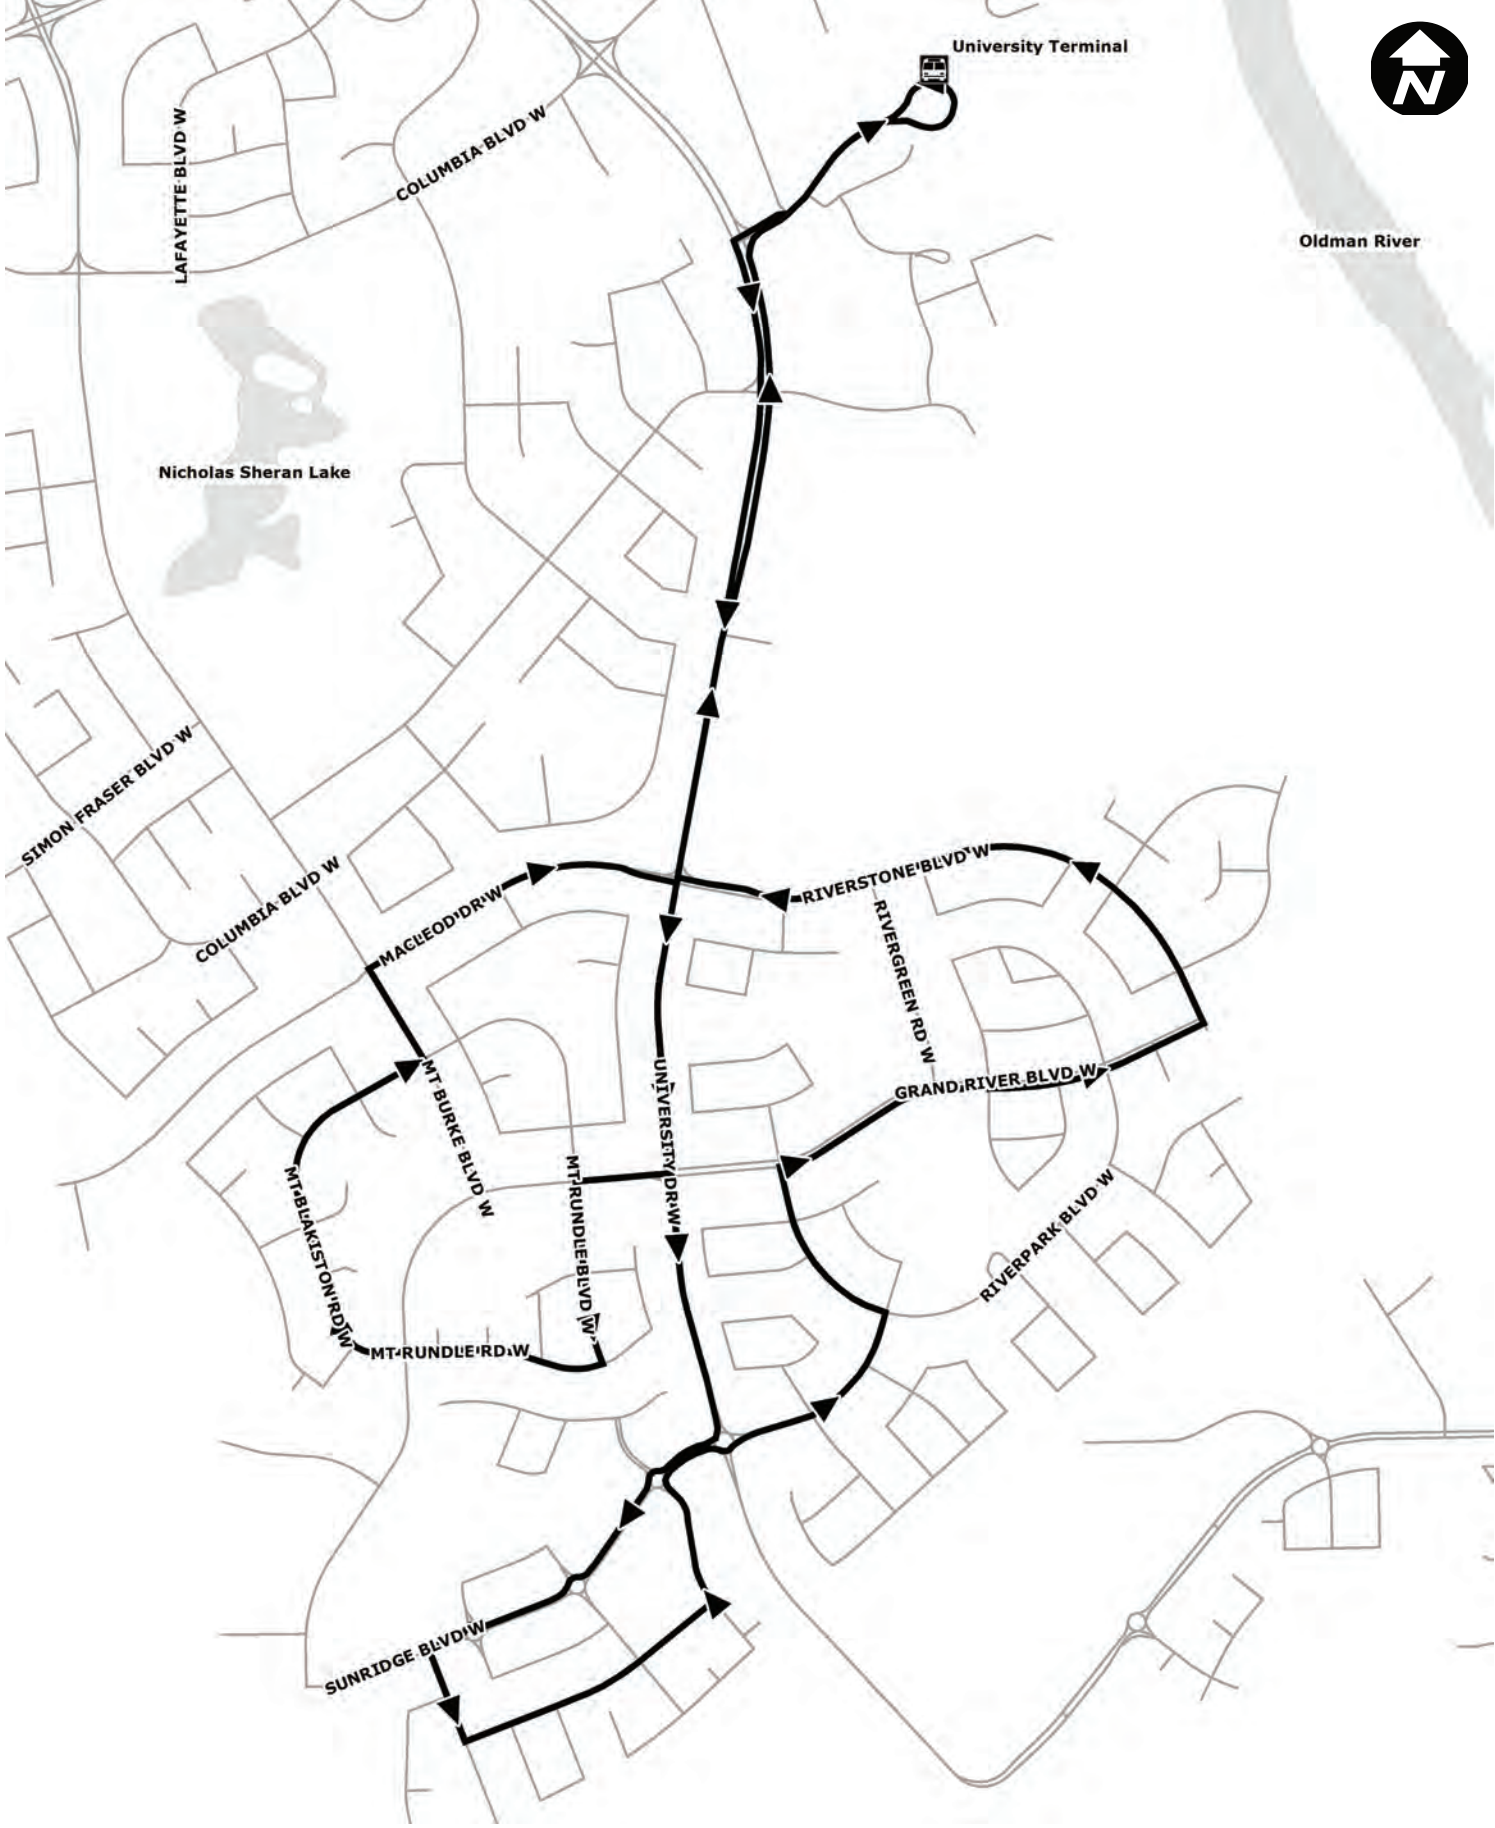

# 36 Sunridge

Monday - Friday			
University Terminal	University Dr & Grand River Blvd	Macleod Dr & Mt Alderson	University Terminal
5:45	5:55	6:05	6:15
6:15	6:25	6:35	6:45
6:45	6:55	7:05	7:15
7:15	7:25	7:35	7:45
7:45	7:55	8:05	8:15
8:00	8:10	8:20	8:30
8:15	8:25	8:35	8:45
8:30	8:40	8:50	9:00
8:45	8:55	9:05	9:15
9:00	9:10	9:20	9:30
9:15	9:25	9:35	9:45
9:30	9:40	9:50	10:00
9:45	9:55	10:05	10:15
10:15	10:25	10:35	10:45
10:45	10:55	11:05	11:15
11:15	11:25	11:35	11:45
11:45	11:55	12:05	12:15
12:15	12:25	12:35	12:45
12:45	12:55	13:05	13:15
13:15	13:25	13:35	13:45
13:45	13:55	14:05	14:15
14:15	14:25	14:35	14:45
14:45	14:55	15:05	15:15
15:15	15:25	15:35	15:45
15:45	15:55	16:05	16:15
16:15	16:25	16:35	16:45
16:45	16:55	17:05	17:15
17:15	17:25	17:35	17:45
17:45	17:55	18:05	18:15
18:15	18:25	18:35	18:45
18:45	18:55	19:05	19:15
19:15	19:25	19:35	19:45
19:45	19:55	20:05	20:15
20:15	20:25	20:35	20:45
20:45	20:55	21:05	21:15
21:15	21:25	21:35	21:45
21:45	21:55	22:05	22:15
22:15	22:25	22:35	22:45
22:45	22:55	23:05	23:15
23:15	23:25	23:35	23:45

**Bold times bus out of service**

Text your bus stop number to:  
587-800-3326  
To receive real-time departure times for your stop.

Code: 14005  
Stop: 1 Ave & 5 St S  
Departures:  
20S Lakeview  
10:24 AM  
10:51 AM