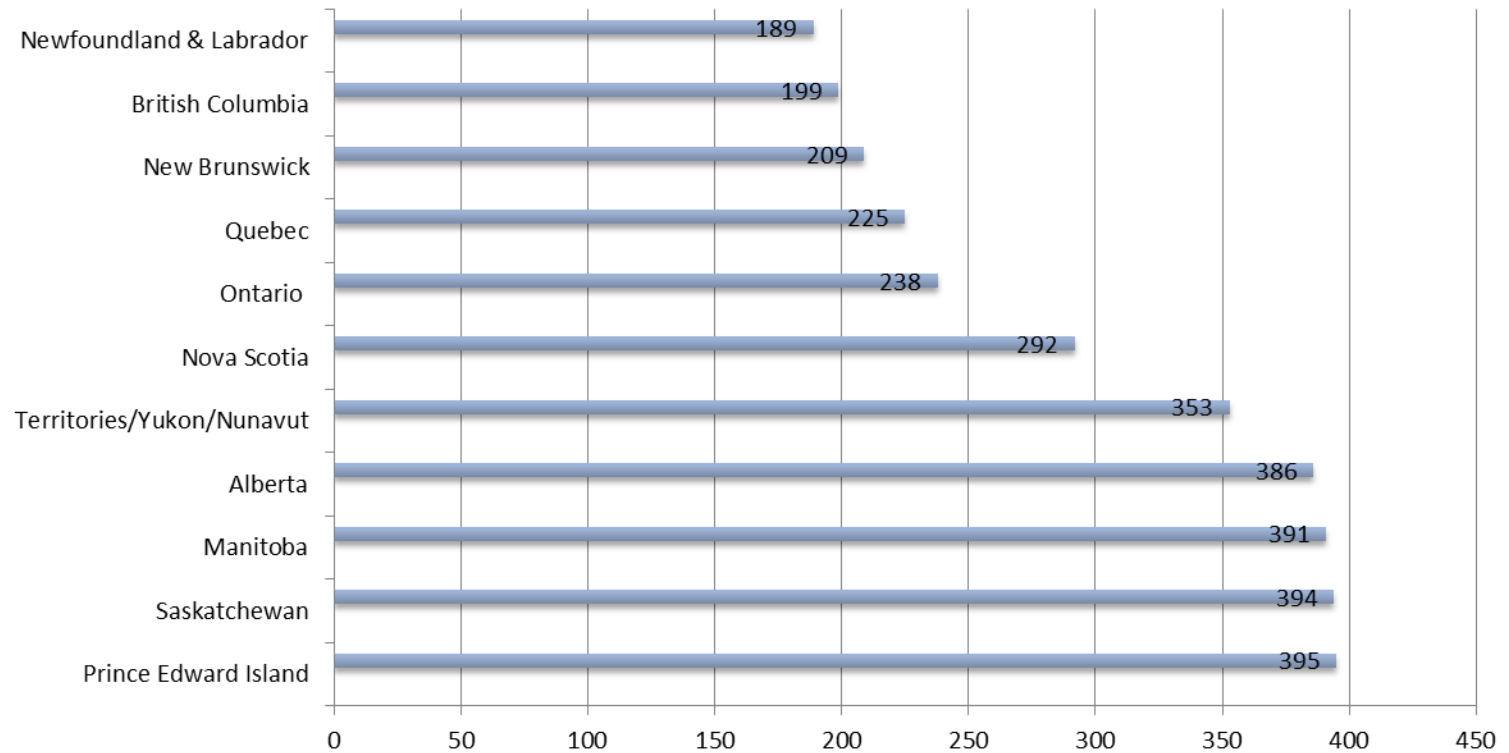

Residential Water Use per Capita (litres per capita per day)

Litres of Water per Person per Day

Information from Environment Canada - Municipal Water and Wastewater Survey 2009