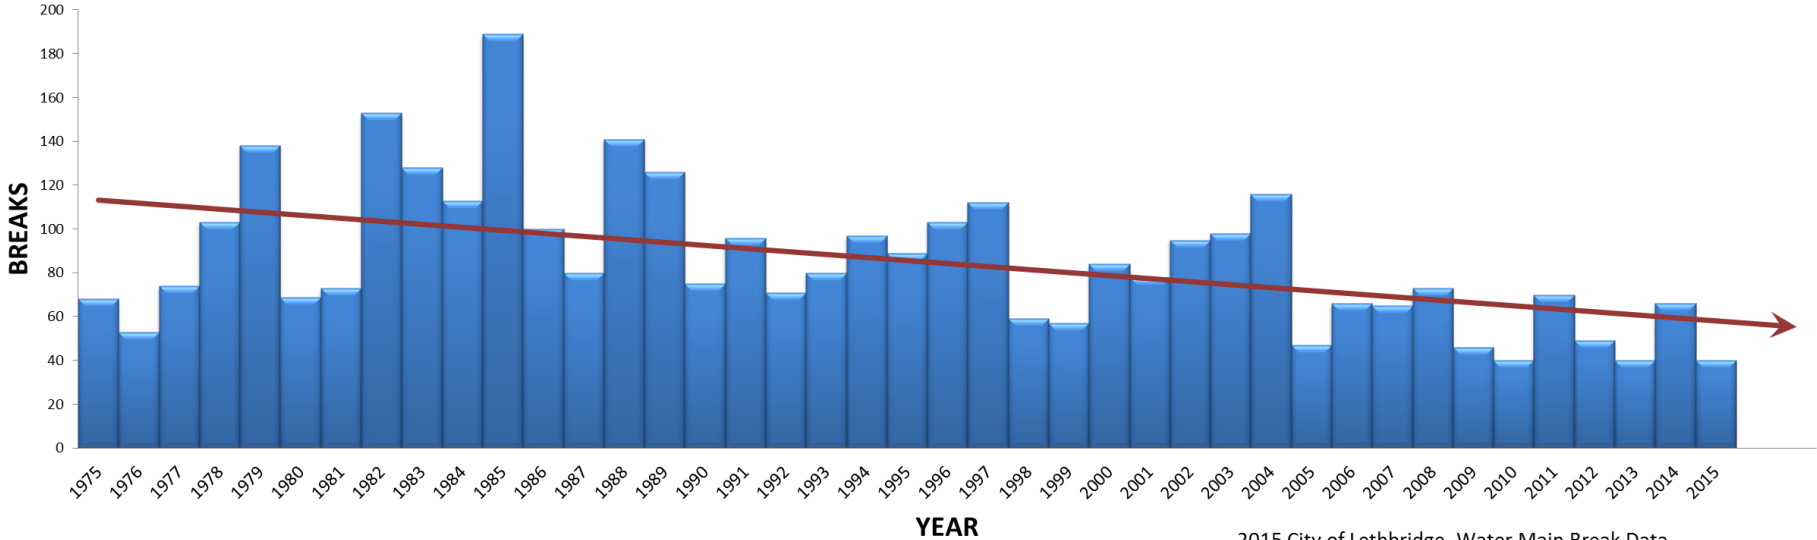

### Watermain Breaks Per Year Showing 40 Year Data Trend

2015 City of Lethbridge Water Main Break Data