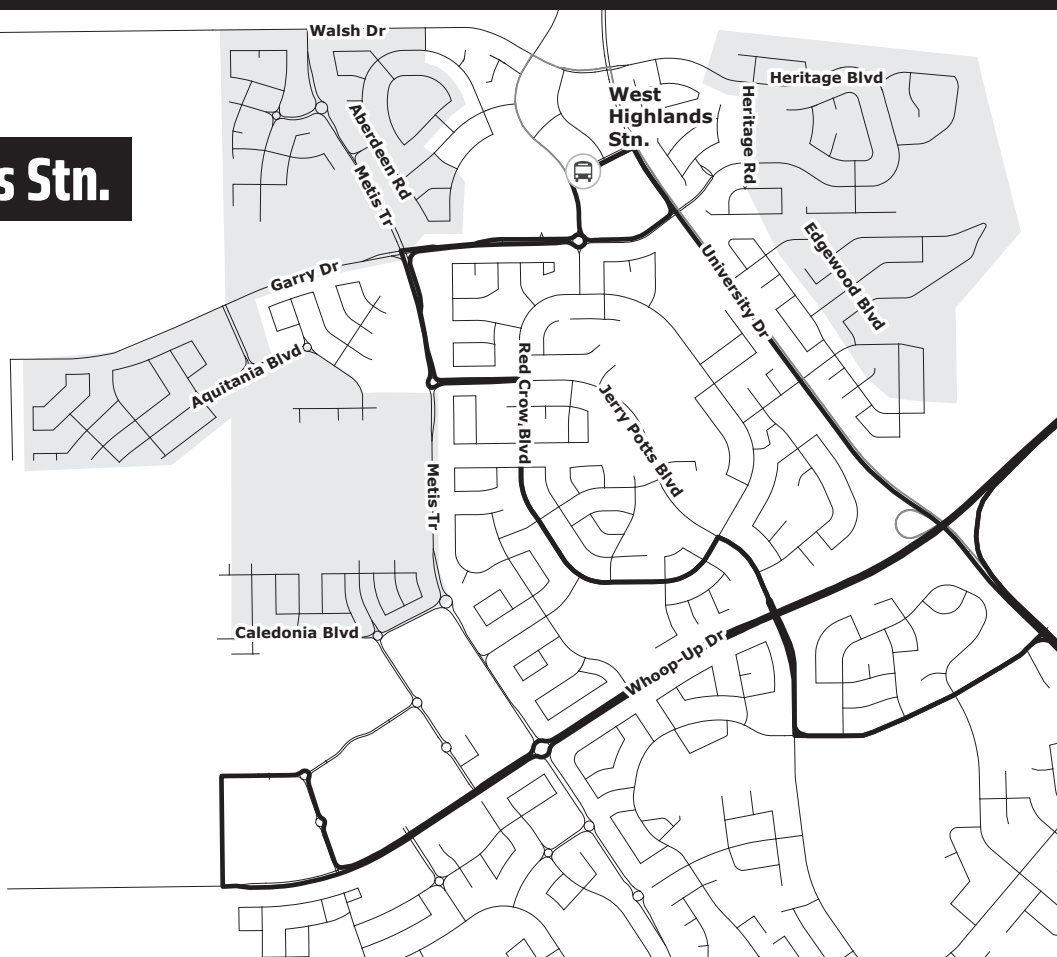

DRZ 101A West Highlands Stn.

- Monday – Friday
  0600-1900
- Saturday
  0700-1900