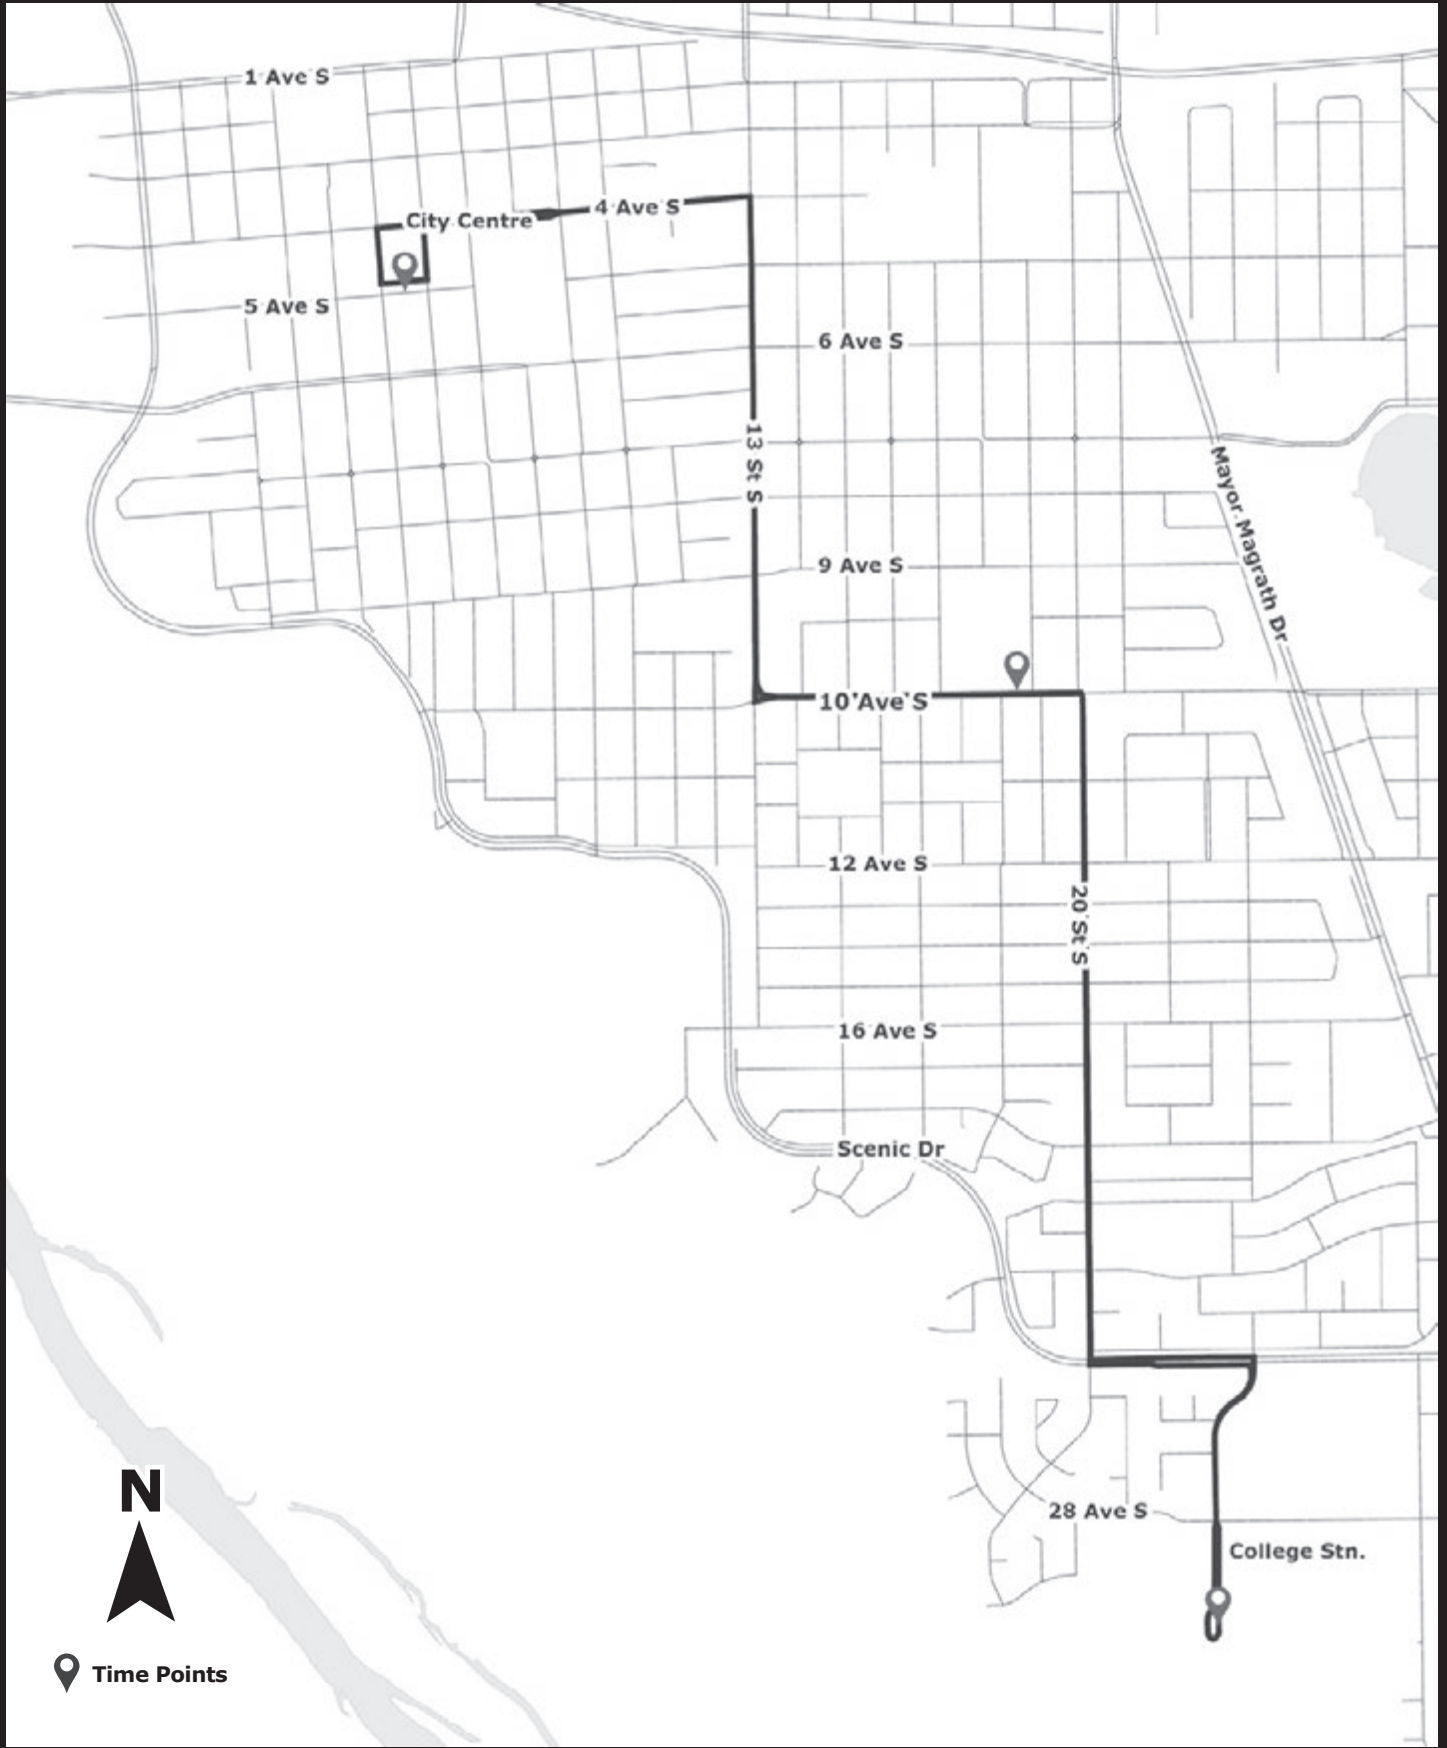

62 - 13 St S

City Centre → College Stn.

College Stn. → City Centre