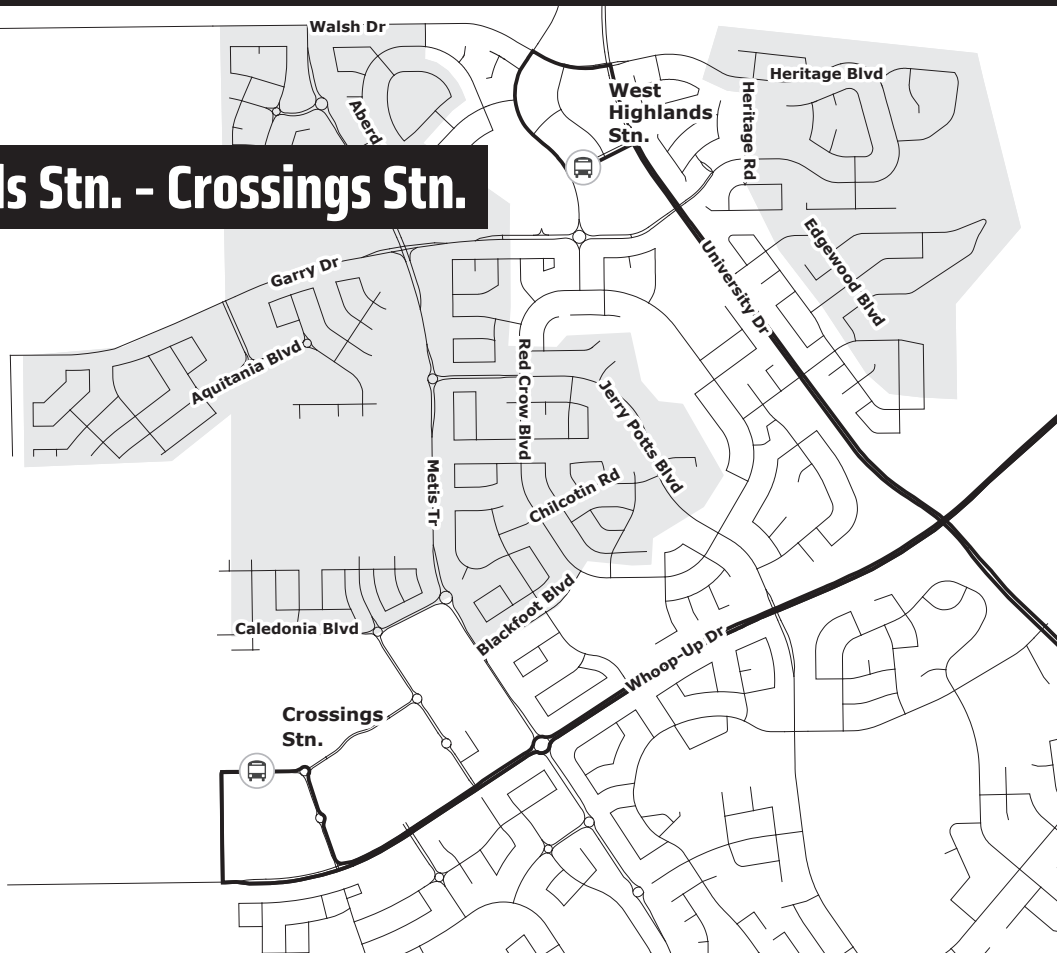

DRZ 101B West Highlands Stn. - Crossings Stn.

- Monday – Friday
  1900-2400
- Saturday
  1900-2400
- Sunday
  0800-1900