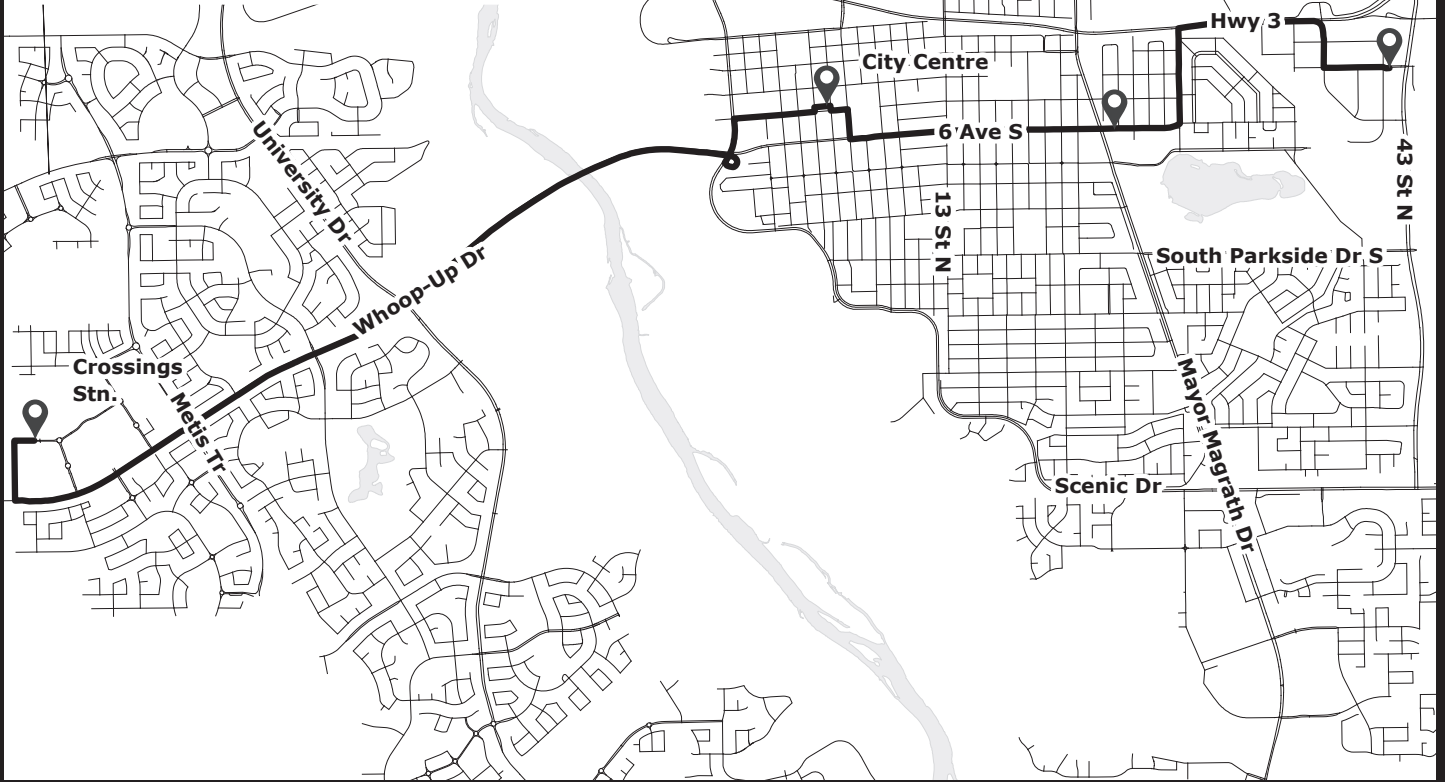

4 cityLINK Orange

Crossings Stn → WT Hill

WT Hill → Crossings Stn.

Crossings Stn. → WT Hill