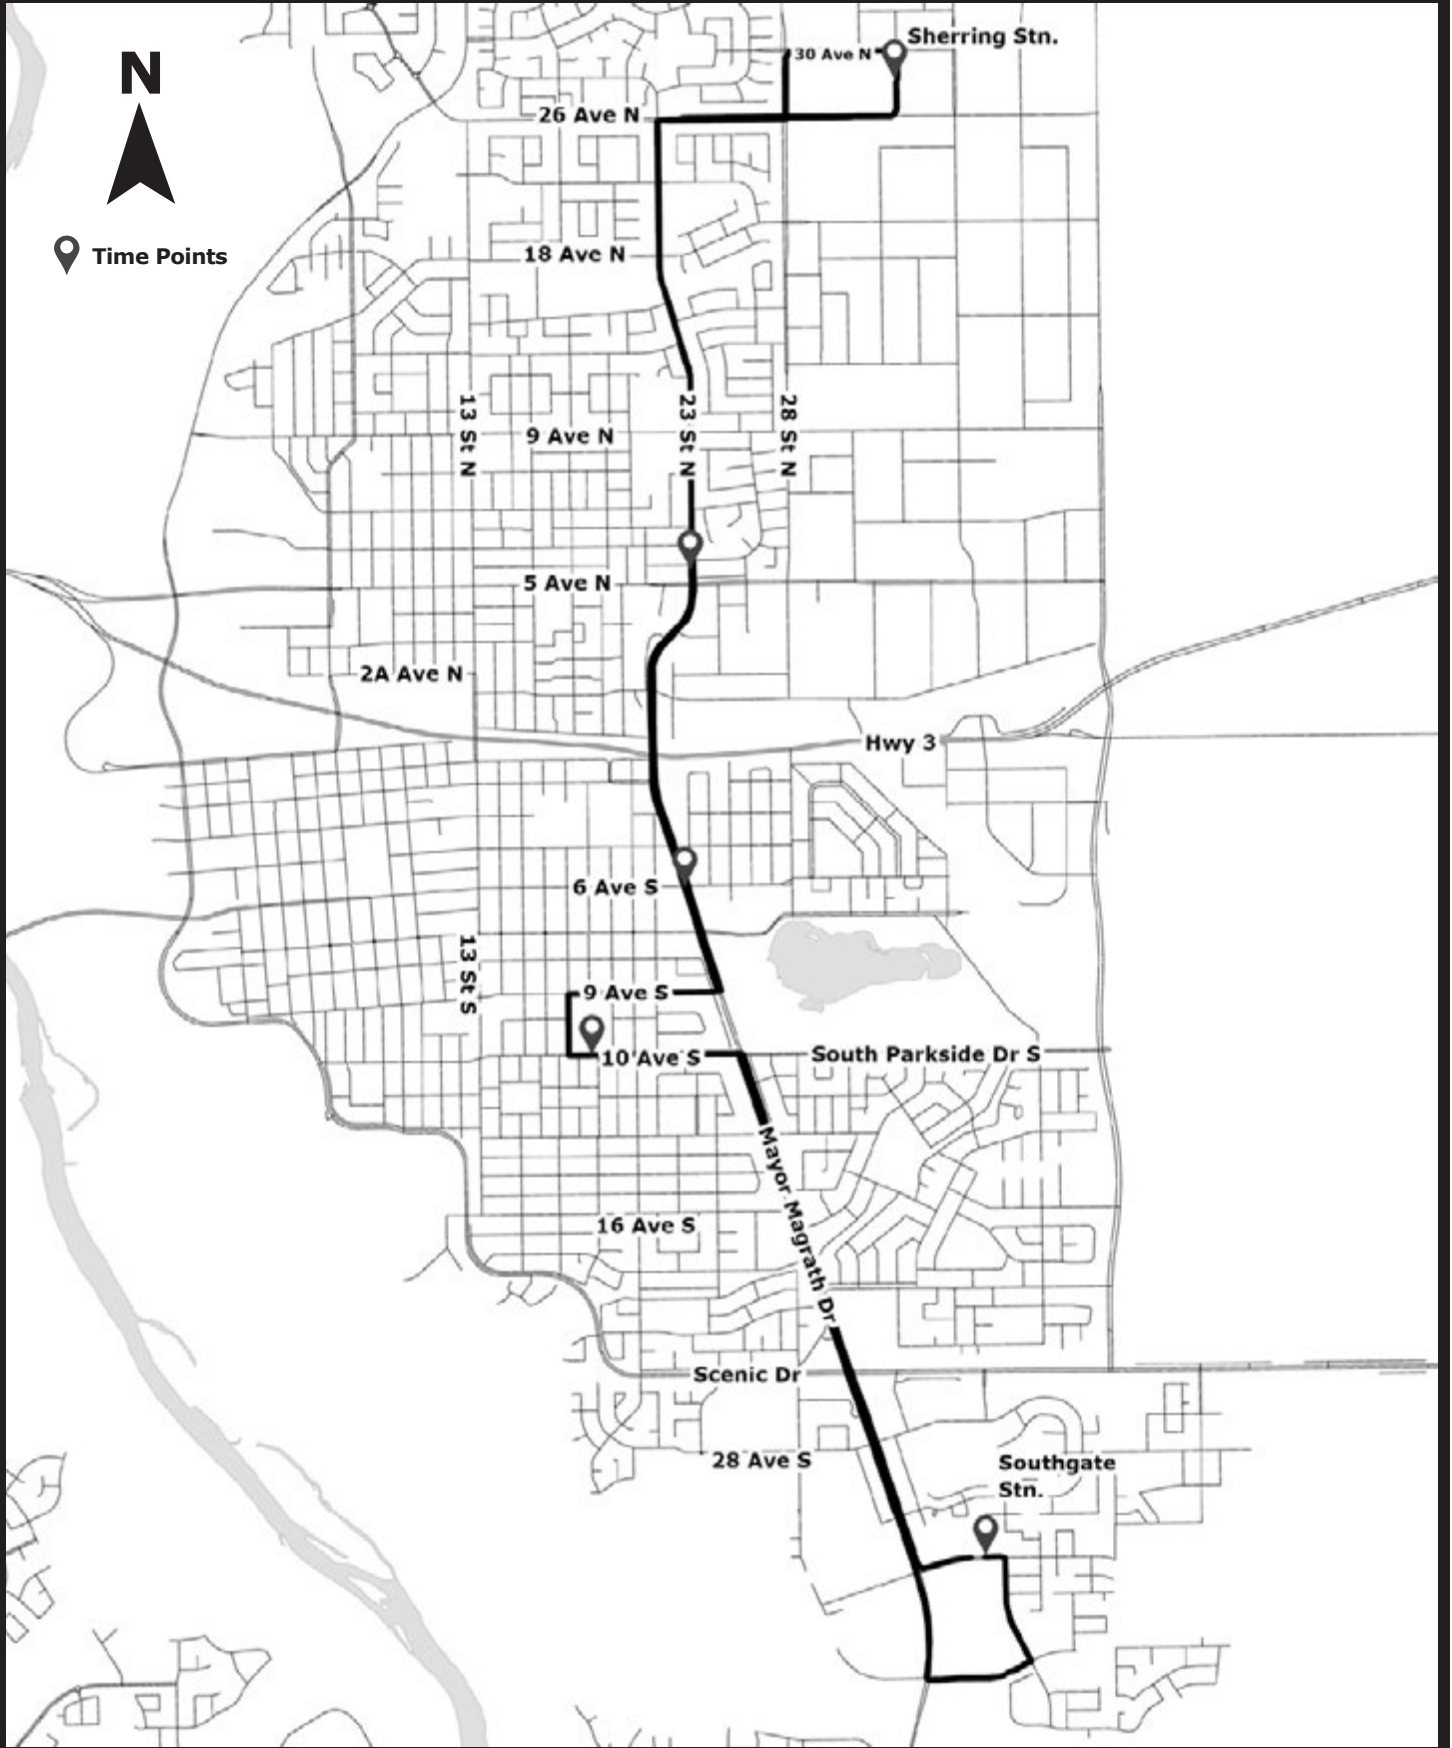

3 cityLINK Green

Southgate Stn. → Sherring Stn.

Sherring Stn. → Southgate Stn.