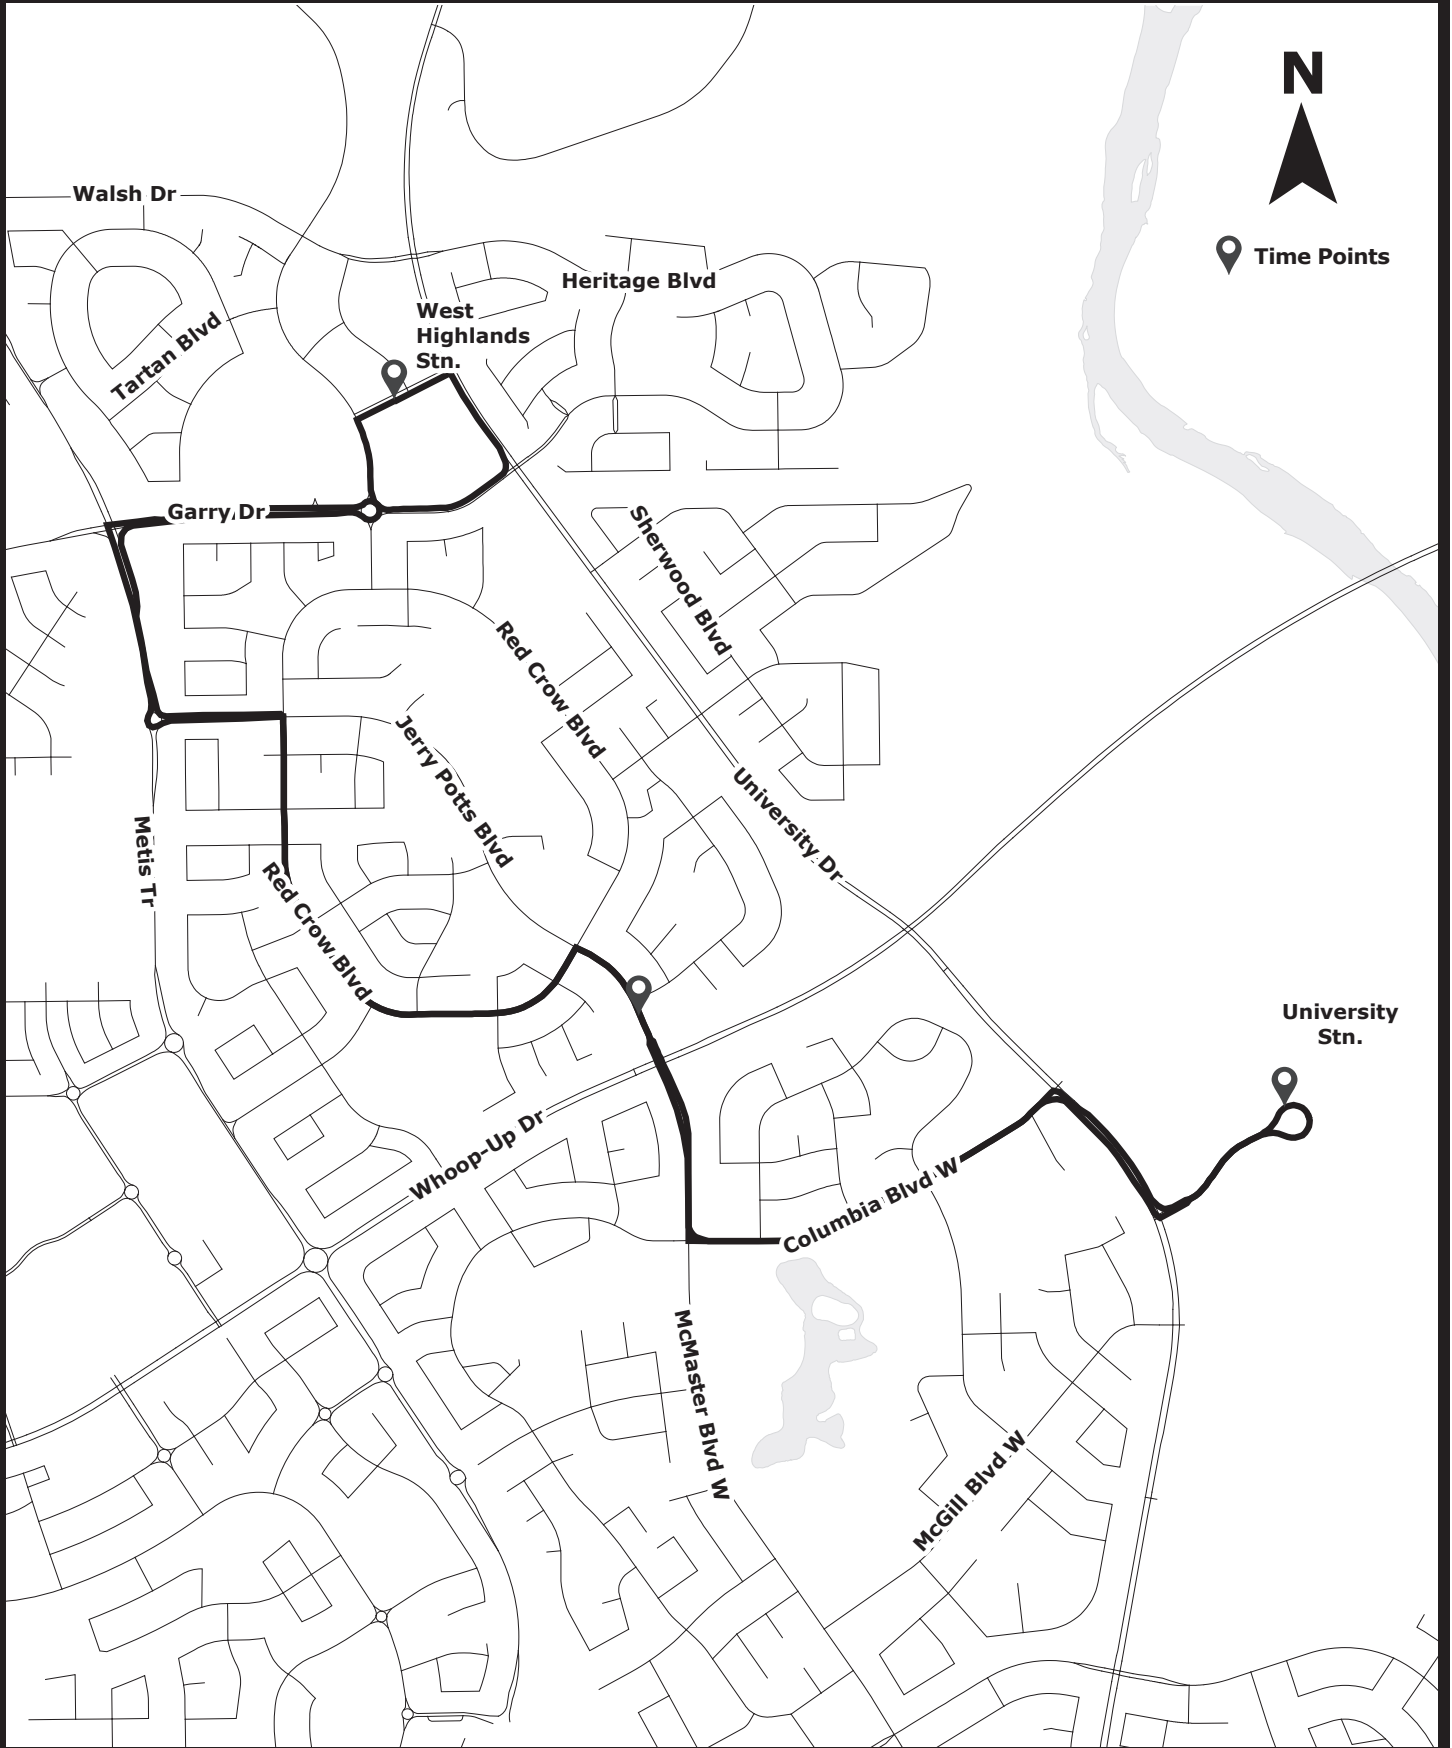

51 Red Crow

University Stn. → West Highlands Stn.

West Highlands Stn. → University Stn.