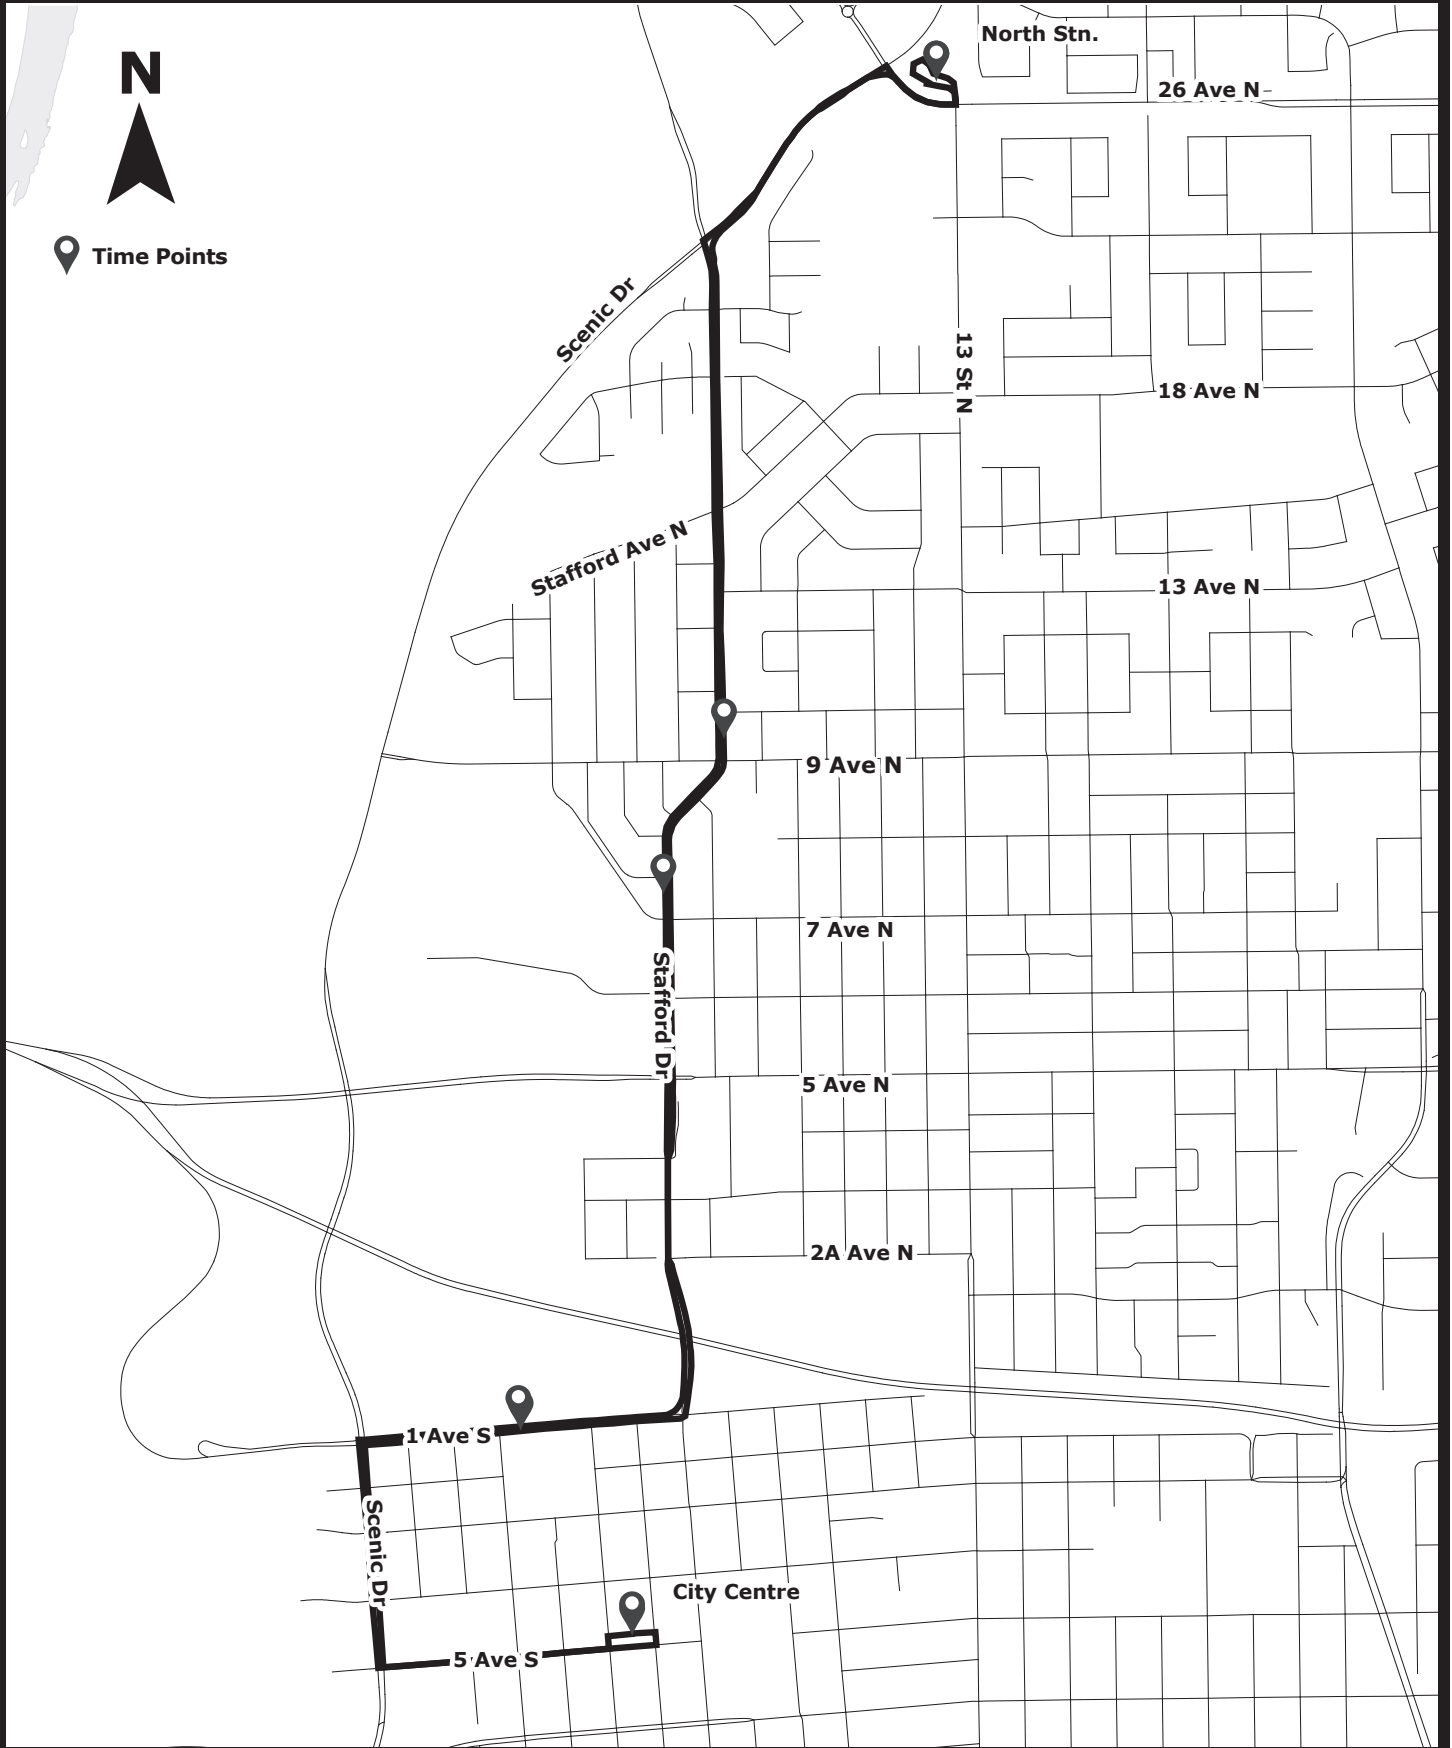

60C Stafford Dr

City Centre. → North Stn.

North Stn. → City Centre.