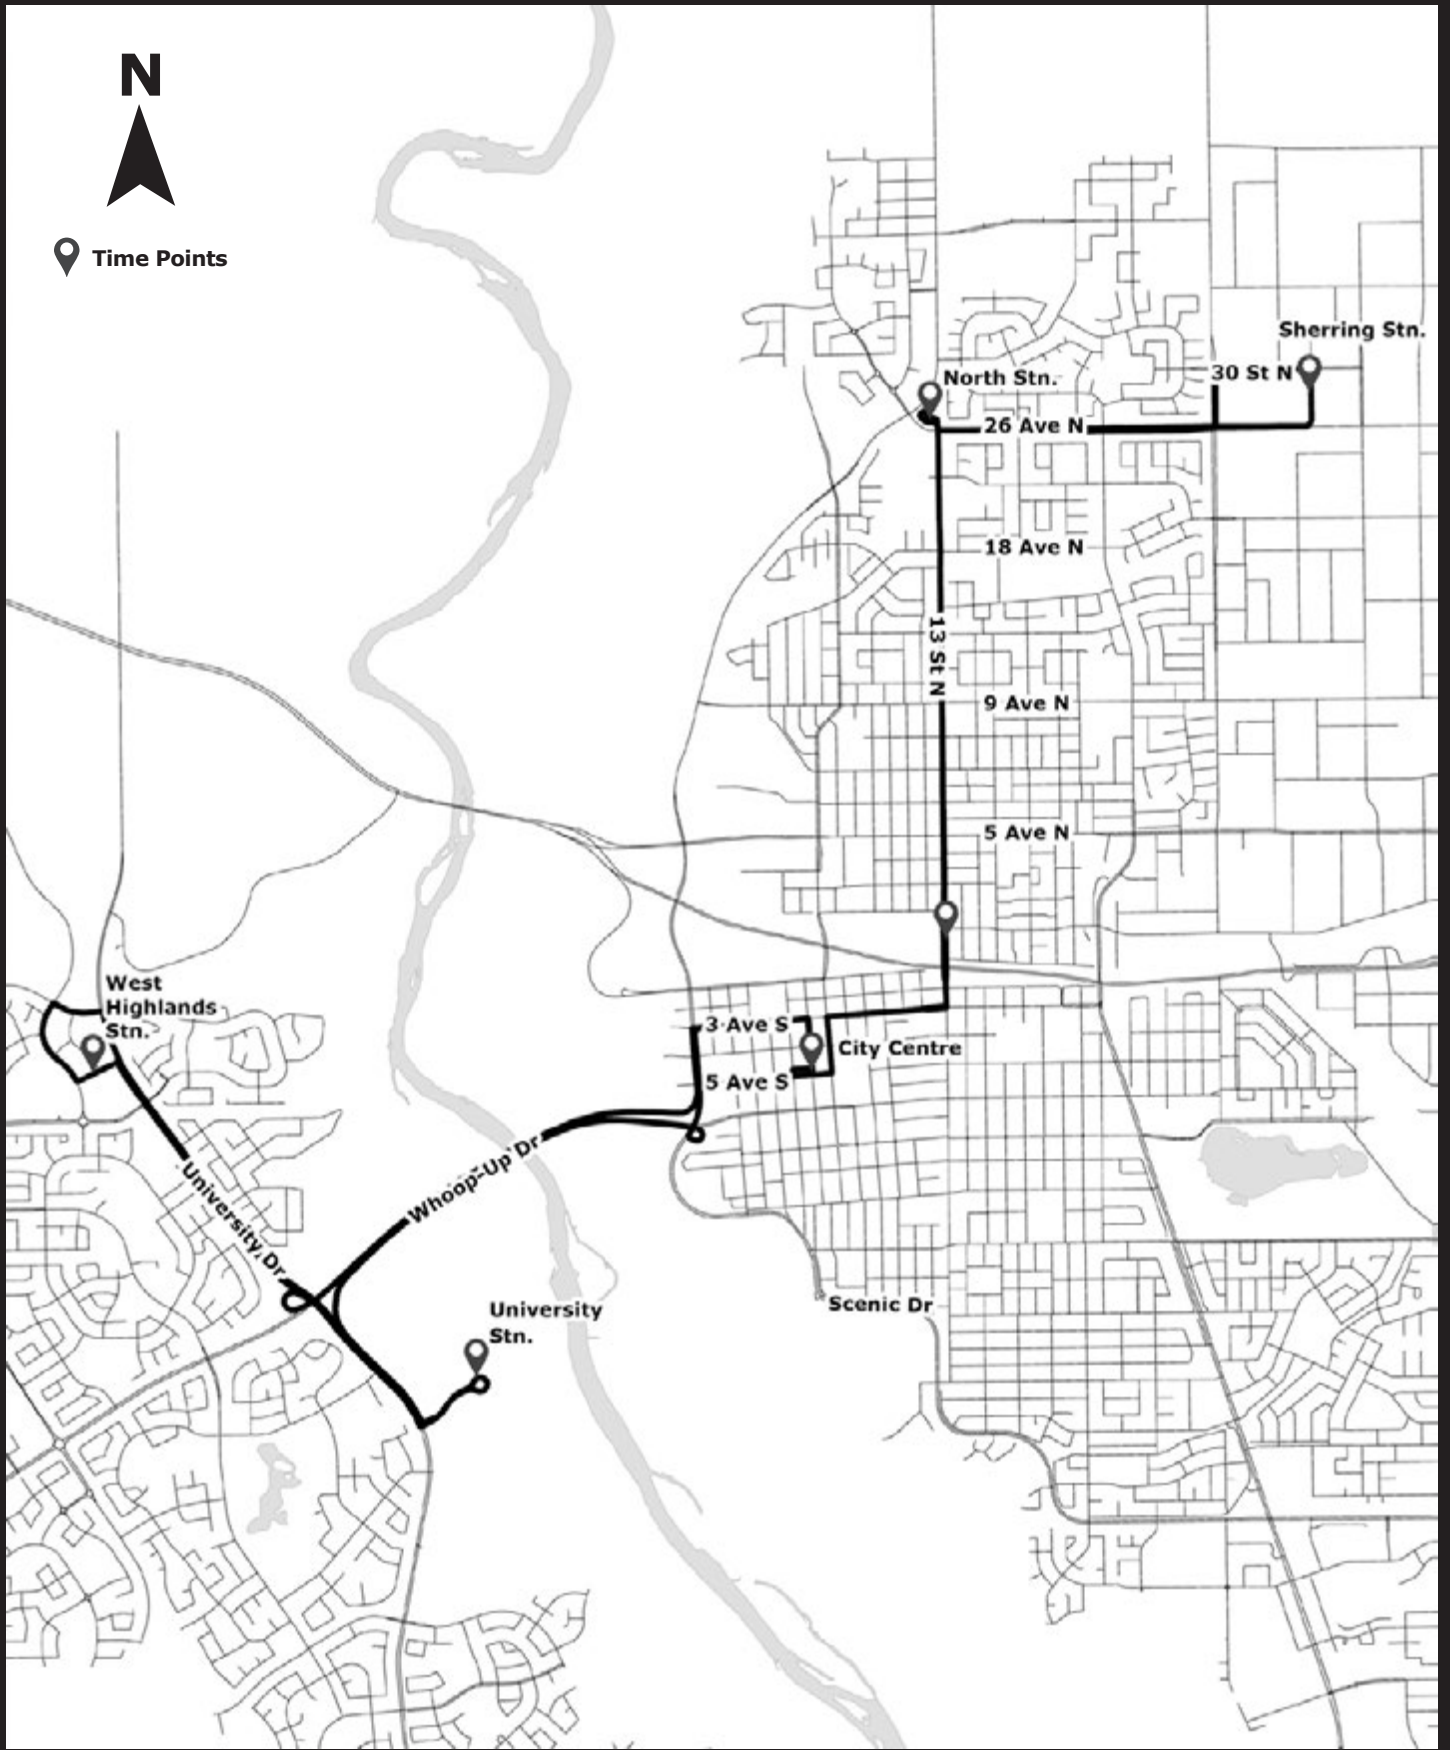

West Highlands Stn. → Sherring Stn.

N

Time Points

Weekdays ▾

1 Gold → West Highlands Stn.						
Sherring Stn.	North Stn.	13 St & 2 Ave N	City Centre	University Stn.	West Highlands Stn.	
-	-	-	-	-	-	-
5:50	5:55	6:01	6:05	6:14	6:22	
6:27	6:32	6:38	6:42	6:51	6:59	
6:57	7:02	7:08	7:12	7:22	7:30	
7:22	7:27	7:33	7:37	7:47	7:55	
7:45	7:50	7:57	8:02	8:13	8:22	
8:08	8:13	8:20	8:25	8:36	8:45	
8:31	8:36	8:43	8:48	8:59	9:08	
8:54	8:59	9:06	9:11	9:22	9:31	
9:17	9:22	9:29	9:34	9:45	9:54	
9:40	9:45	9:52	9:57	10:08	10:17	
10:03	10:08	10:15	10:20	10:31	10:40	
10:26	10:31	10:38	10:43	10:54	11:03	
10:49	10:54	11:01	11:06	11:17	11:26	
11:12	11:17	11:24	11:29	11:40	11:49	
11:35	11:40	11:47	11:52	12:03	12:12	
11:58	12:03	12:10	12:15	12:26	12:35	
12:21	12:26	12:33	12:38	12:49	12:58	
12:44	12:49	12:56	13:01	13:12	13:21	
13:08	13:13	13:20	13:25	13:36	13:45	
13:33	13:38	13:45	13:50	14:02	14:11	
13:58	14:03	14:10	14:15	14:27	14:36	
14:23	14:28	14:35	14:40	14:52	15:01	
14:48	14:53	15:00	15:05	15:17	15:26	
15:13	15:18	15:25	15:30	15:42	15:51	
15:38	15:43	15:50	15:55	16:07	16:16	
16:03	16:08	16:15	16:20	16:32	16:41	
16:28	16:33	16:40	16:45	16:57	17:06	
16:53	16:58	17:05	17:10	17:22	17:31	
17:18	17:23	17:30	17:35	17:47	17:56	
17:43	17:48	17:55	18:00	18:12	18:21	
18:08	18:13	18:20	18:25	18:37	18:46	
18:31	18:36	18:43	18:48	18:59	19:08	
18:54	18:59	19:06	19:11	19:22	19:31	
19:17	19:22	19:29	19:34	19:45	19:54	
19:40	19:45	19:51	19:55	20:05	20:13	
20:05	20:10	20:16	20:20	20:30	20:38	
20:30	20:35	20:41	20:45	20:55	21:03	
20:55	21:00	21:06	21:10	21:20	21:28	
21:25	21:30	21:36	21:40	21:50	21:58	
21:55	22:00	22:06	22:10	22:20	22:28	
22:25	22:30	22:36	22:40	22:50	22:58	
22:55	23:00	23:06	23:10	23:20	23:28	
23:25	23:30	23:36	23:40	23:50	23:58	