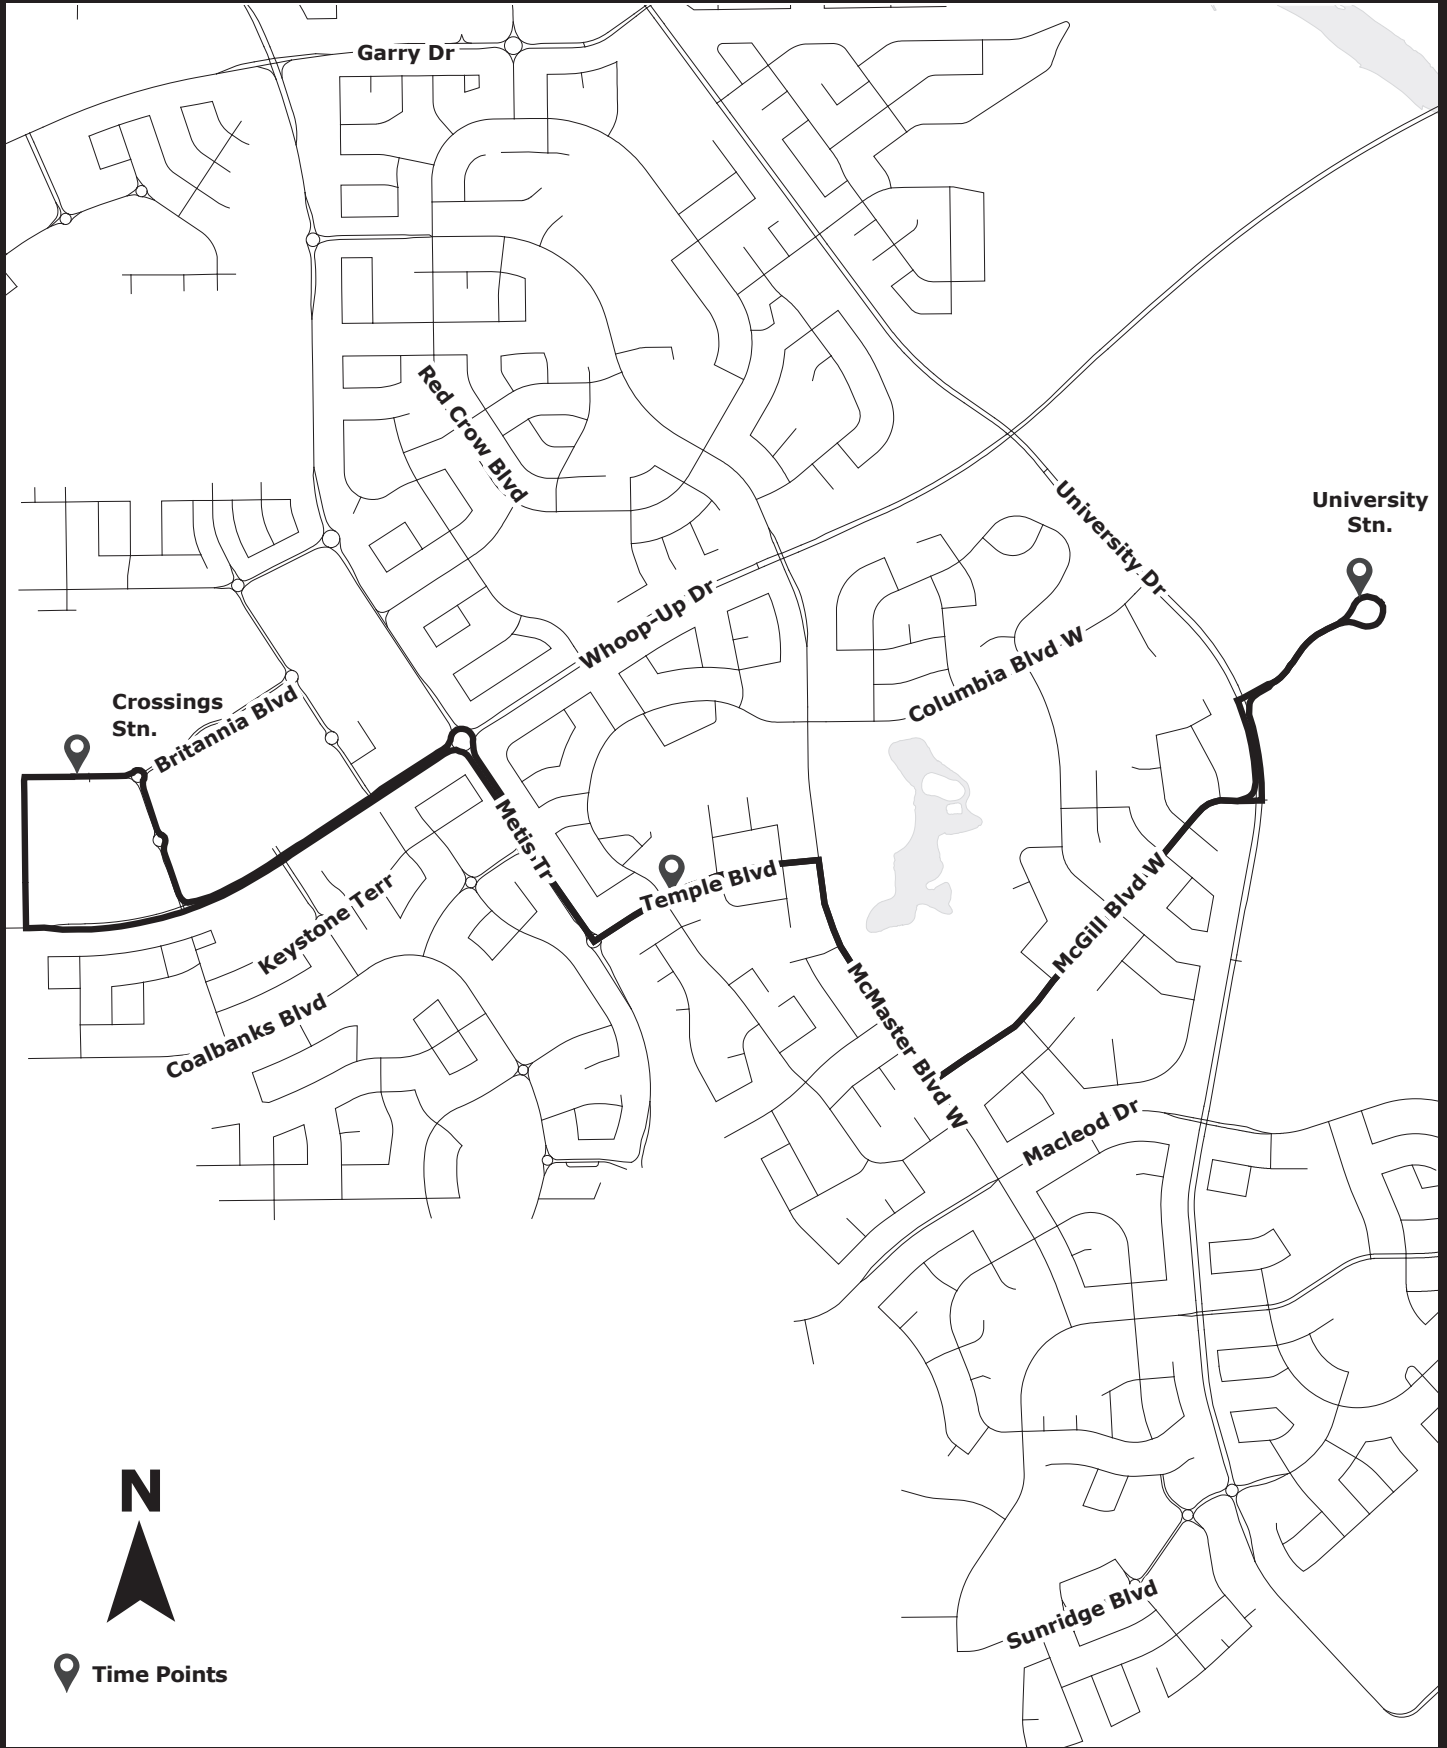

Weekdays ▾

53 McGill → Crossings Stn.		
University Stn.	Temple & Columbia Blvd	Crossings Stn.
6:20	6:26	6:32
6:45	6:51	6:57
7:10	7:16	7:22
7:40	7:46	7:52
8:10	8:16	8:22
8:40	8:46	8:52
9:10	9:16	9:22
9:40	9:46	9:52
10:10	10:16	10:22
10:40	10:46	10:52
11:10	11:16	11:22
11:40	11:46	11:52
12:10	12:16	12:22
12:40	12:46	12:52
13:10	13:16	13:22
13:40	13:46	13:52
14:10	14:16	14:22
14:40	14:46	14:52
15:10	15:16	15:22
15:40	15:46	15:52
16:10	16:16	16:22
16:40	16:46	16:52
17:10	17:16	17:22
17:40	17:46	17:52
18:10	18:16	18:22