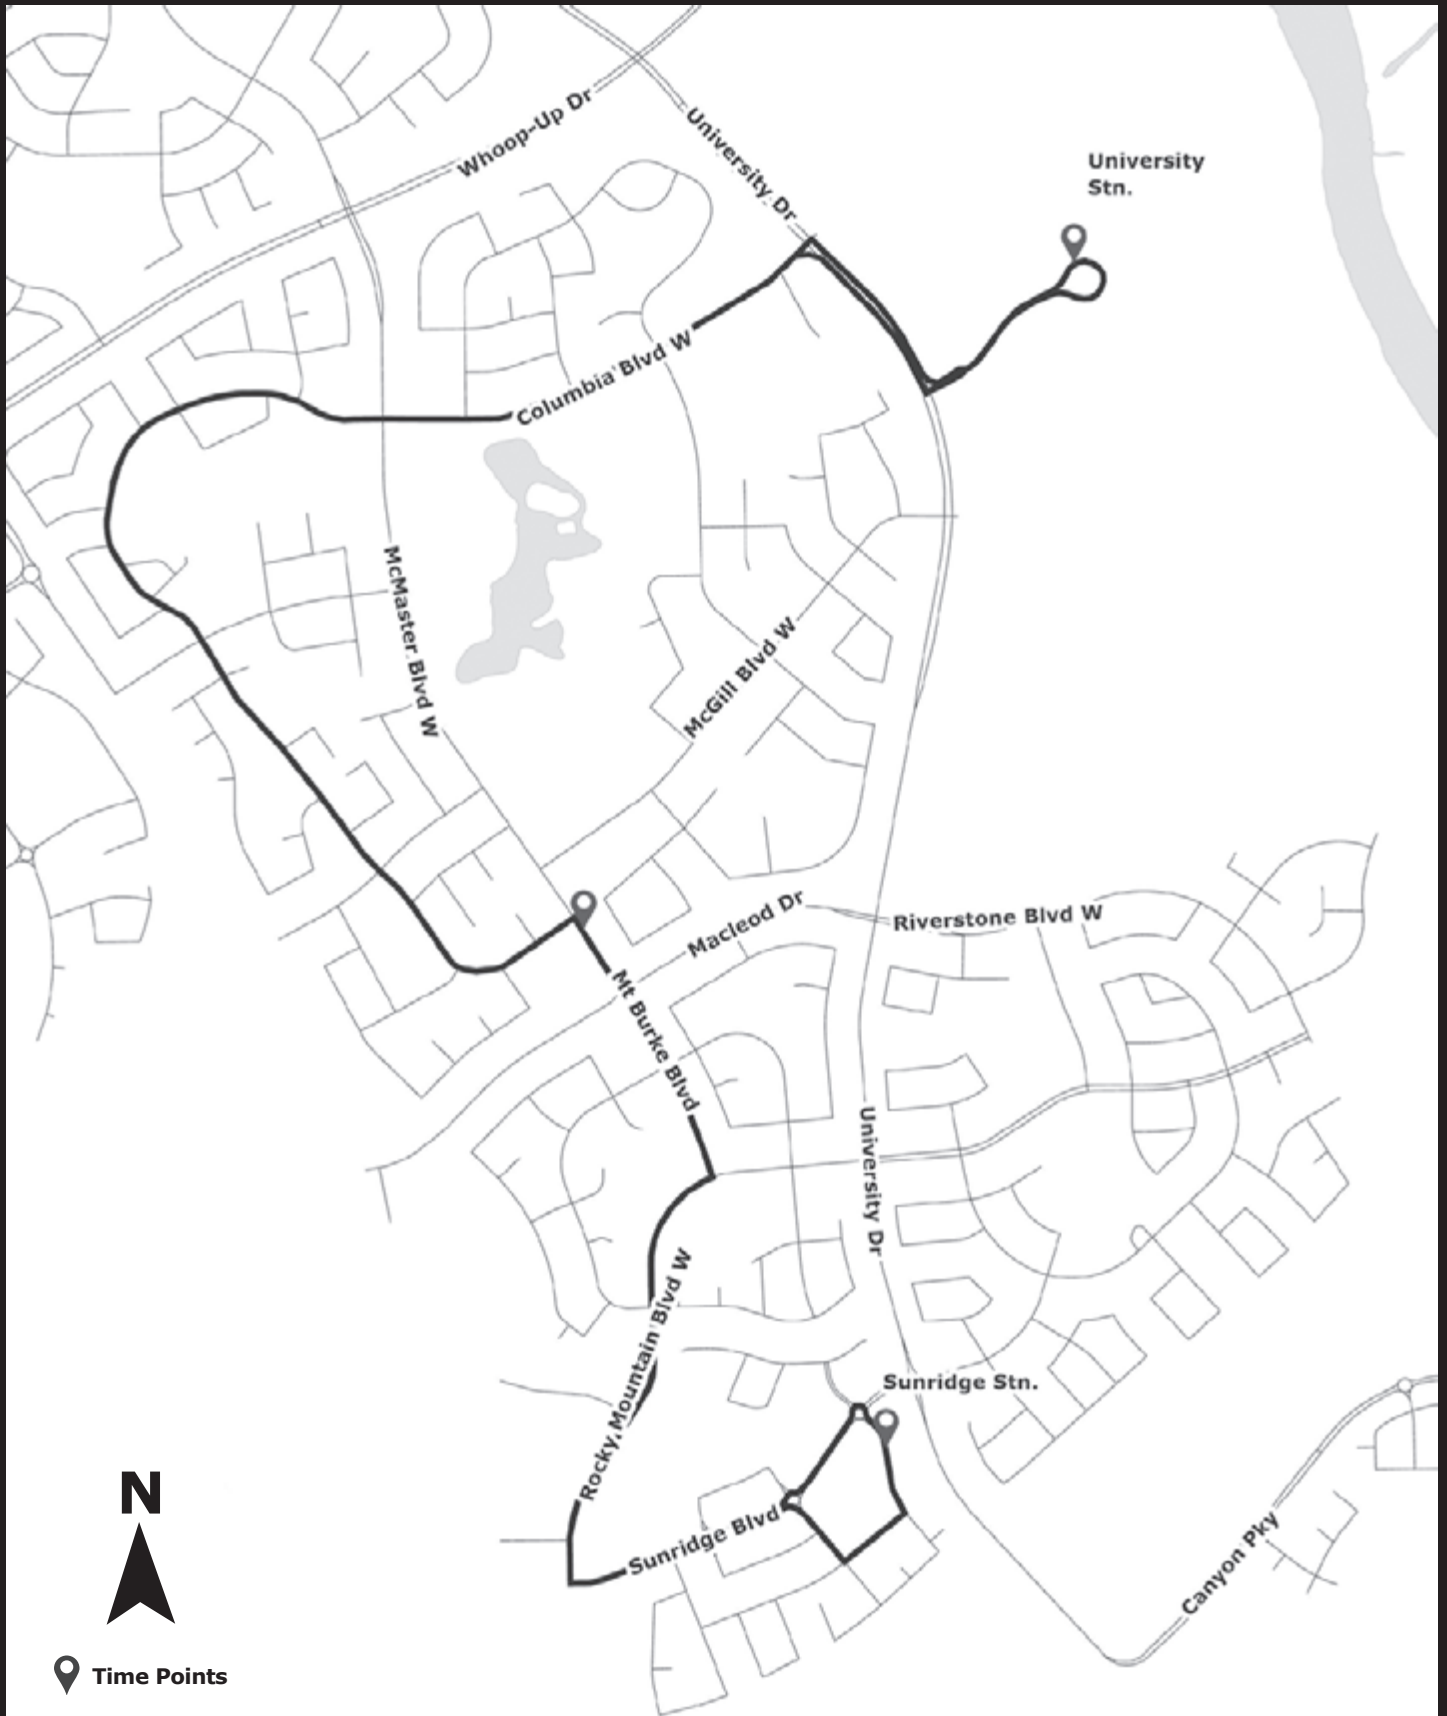

52 Columbia

University Stn. → Sunridge Stn.

Sunridge Stn. → University Stn.