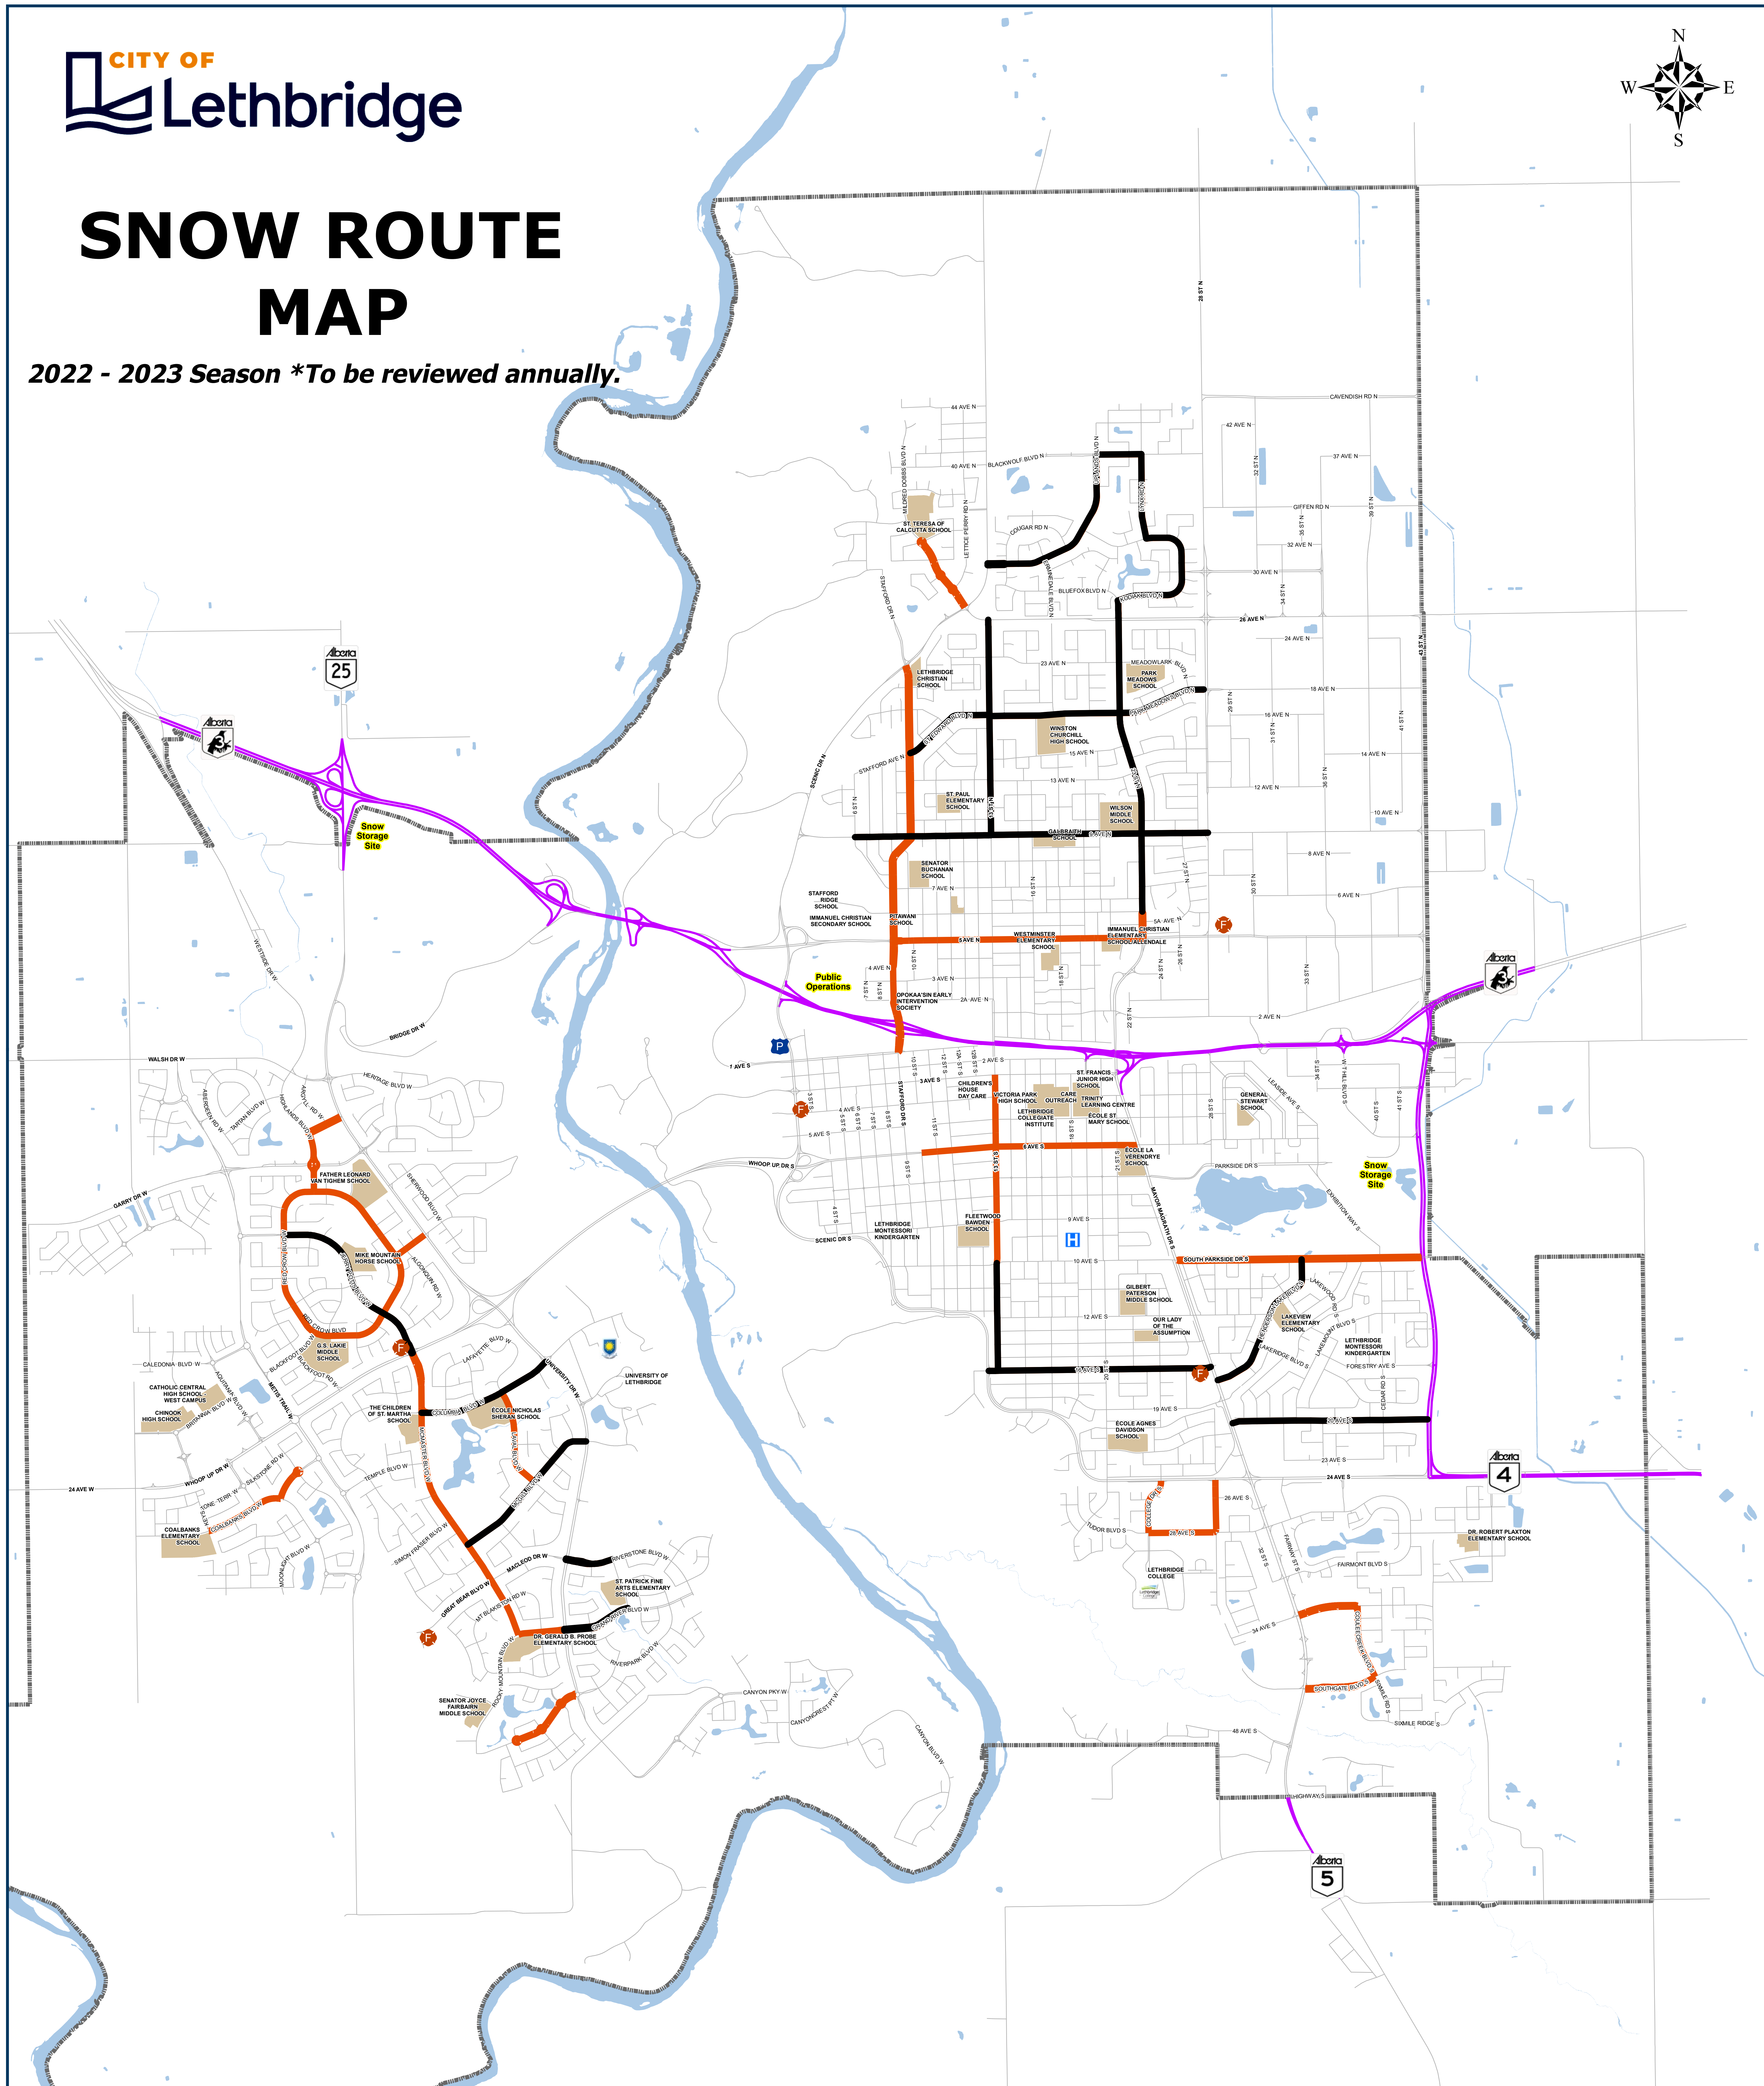

SNOW ROUTE MAP

2022 - 2023 Season *To be reviewed annually.

Legend

- Chinook Regional Hospital
- Fire Station
- Lethbridge Regional Police Service
- RCMP
- City Boundary
- Lake or River
- School Grounds

Educational Facilities

- Holy Spirit Catholic School Division
- Lethbridge School District No. 51
- Other
- Lethbridge College
- University of Lethbridge

Snow Route

- Affected Snow Route: Phase 1
- Unaffected Snow Route
- Maintained by Alberta Infrastructure & Transportation

Notes

This map is illustrative only. The City of Lethbridge offers this information in good faith, but makes no warranty or representation, expressed or implied, with regard to the correctness, accuracy and/or reliability of this data.

Source of Information: City of Lethbridge Geographical Information System Data - compiled from field survey data and historical records.

3-degree Transverse Mercator (3TM)
114-degree longitude central meridian
North American Datum 1983