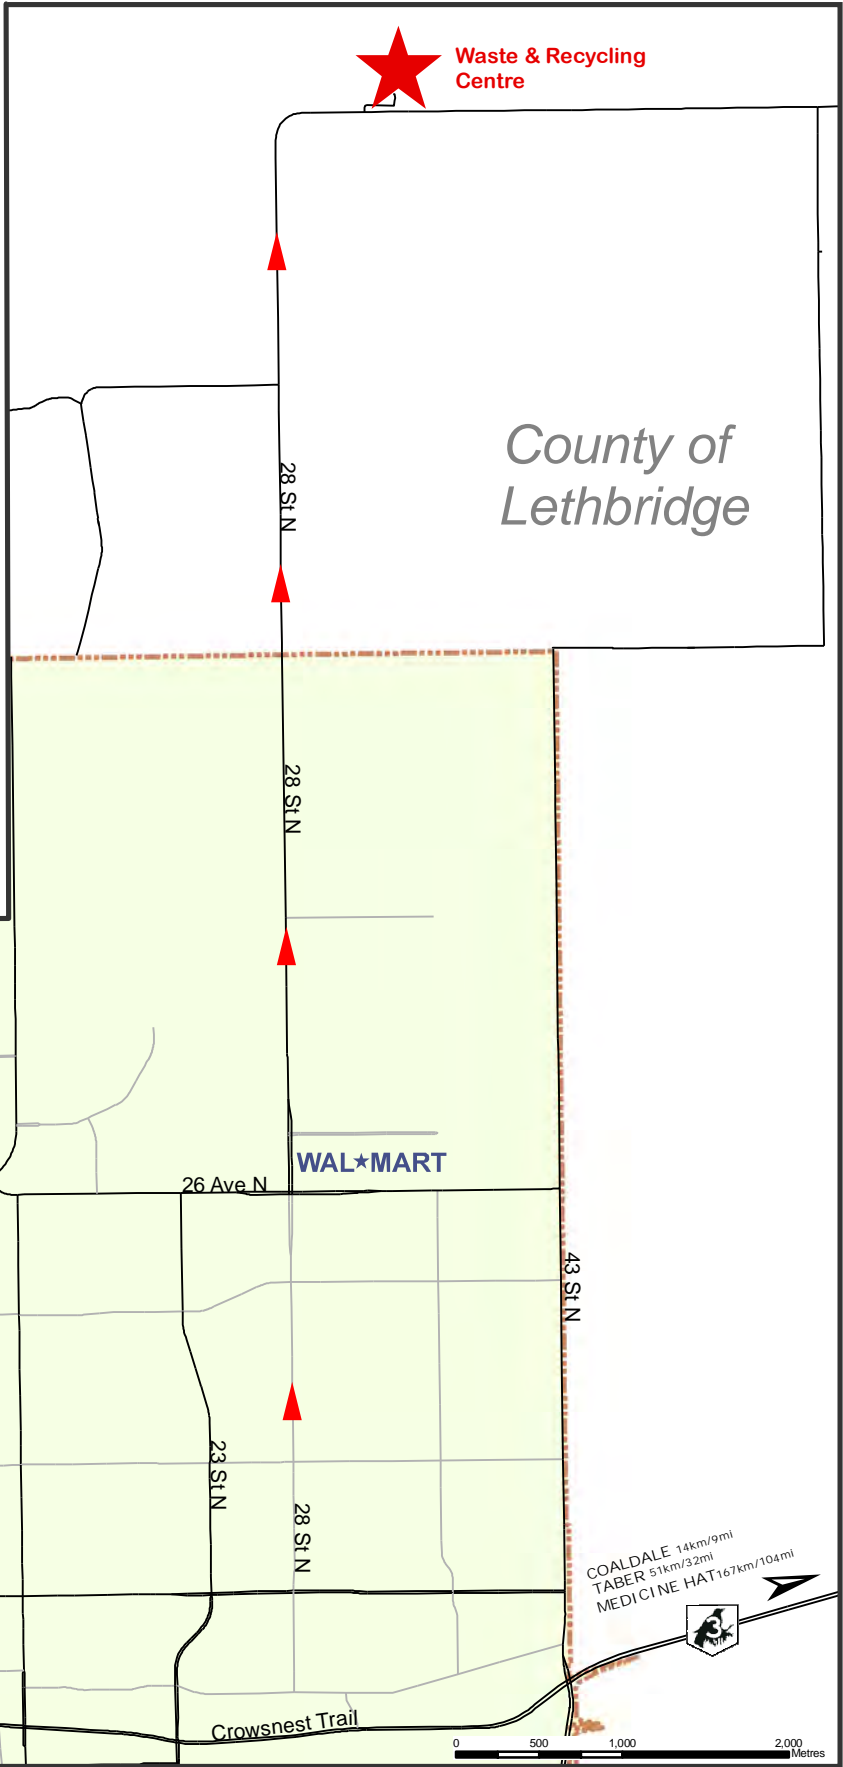

Waste & Recycling Centre

Waste & Recycling Centre

WASTE & RECYCLING CENTRE LOCATION

City of Lethbridge Boundary

Waste & Recycling Center
Follow the extension of 28th Street North, the landfill is located approximately 7 km north of 26th Avenue North.

CITY OF Lethbridge

This map is illustrative only. The City of Lethbridge offers this information in good faith, but makes no warranty or representation, expressed or implied, with regard to the correctness, accuracy and/or reliability of this data. All rights reserved. No part of this map may be reproduced in any form or by any means without written consent from the City of Lethbridge.