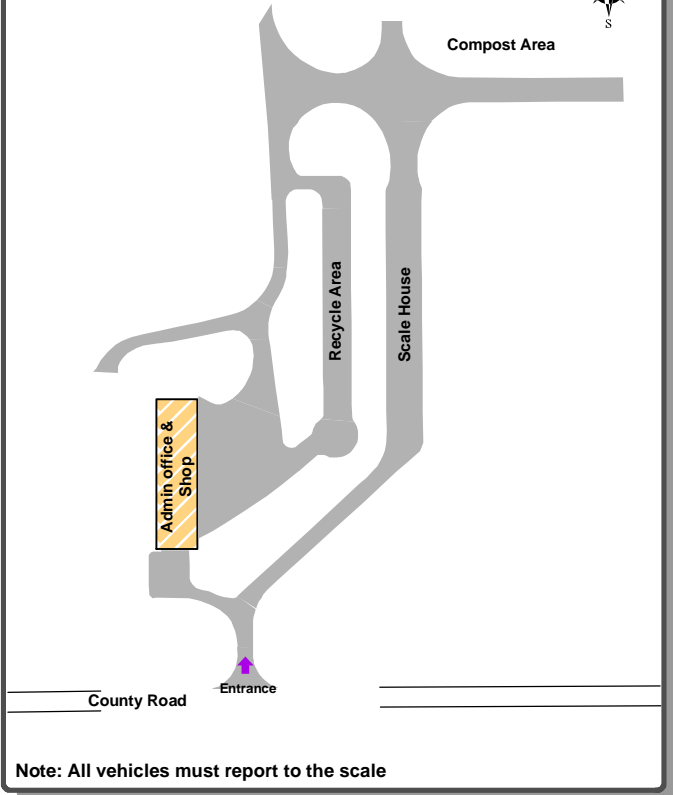

Waste & Recycling Centre

Waste & Recycling Centre

WASTE & RECYCLING CENTRE LOCATION

City of Lethbridge Boundary

Waste & Recycling Center
Follow the extension of 28th Street North, the landfill is located approximately 7 km north of 26th Avenue North.

CITY OF Lethbridge

This map is illustrative only. The City of Lethbridge offers this information in good faith, but makes no warranty or representation, expressed or implied, with regard to the correctness, accuracy and/or reliability of this data. All rights reserved. No part of this map may be reproduced in any form or by any means without written consent from the City of Lethbridge.